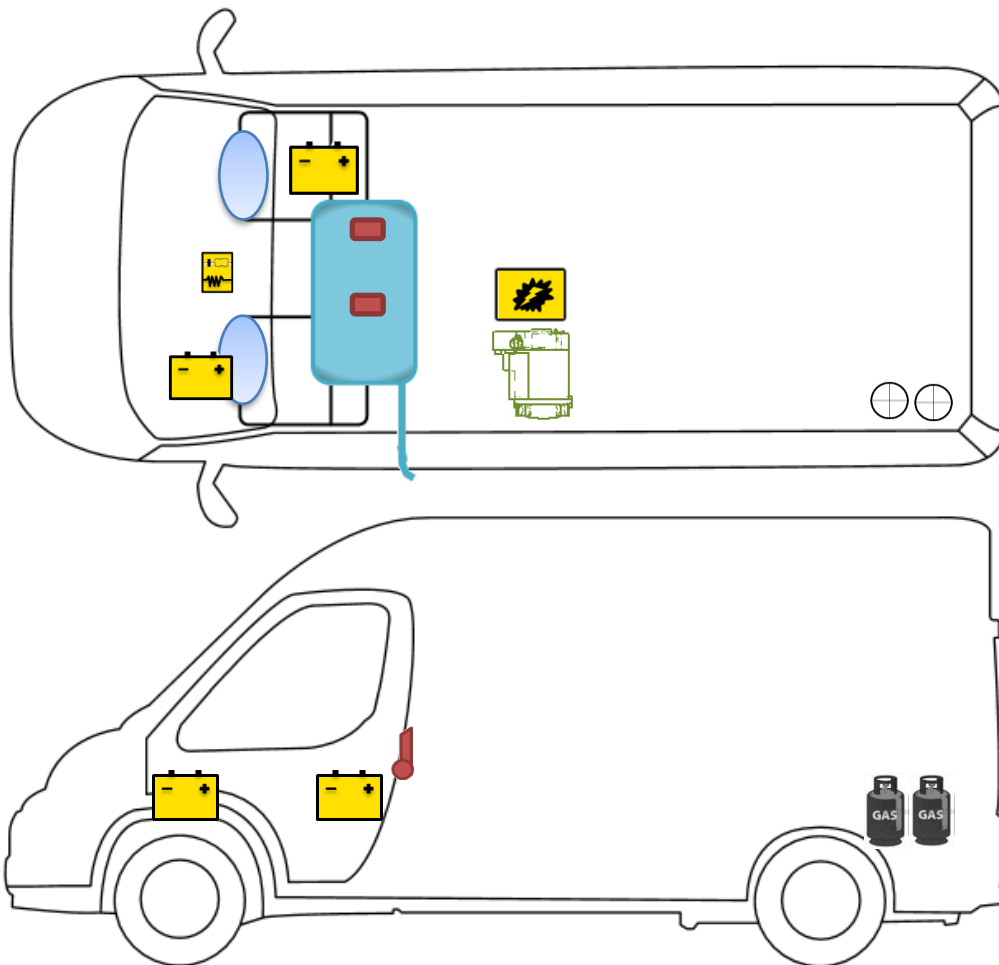

Rescue sheet

Vlow 540

Legende

	Airbag		Airbag control module		Pretensioner
	Battery		Electronic block		Fuel Tank
	Gas bottle		Gas-pressure damper		Heating

Please ensure an appropriate positioning of the rescue data sheet in the vehicle