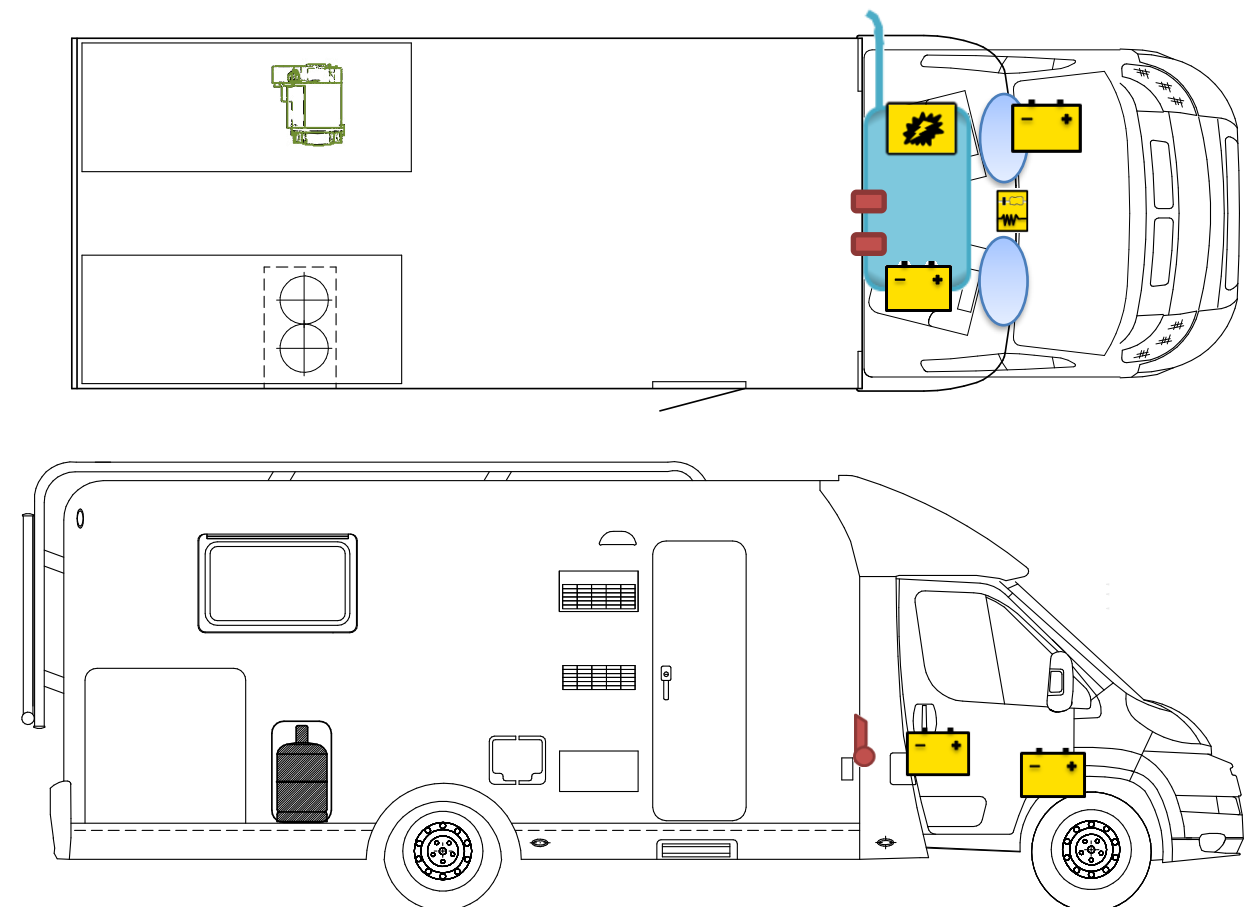

# Rescue sheet

T 447

## Legend

	<b>Airbag</b>		<b>Airbag control module</b>		<b>Pretensioner</b>
	<b>Battery</b>		<b>Electronic block</b>		<b>Fuel Tank</b>
	<b>Gas bottle</b>		<b>Gas-pressure damper</b>		<b>Heating</b>

Please ensure an appropriate positioning of the rescue data sheet in the vehicle