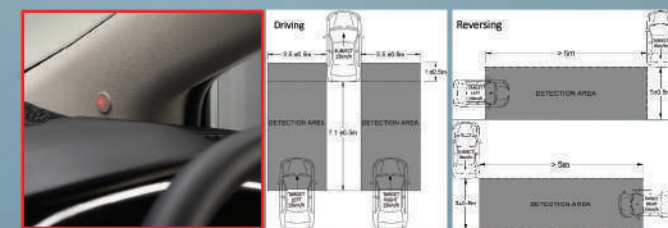

Secure the passengers with the DVR that records during driving and time of incidents for added safety.

*BLIND SPOT MONITOR

A device that is used to sense incoming vehicles when changing lanes or in reverse.