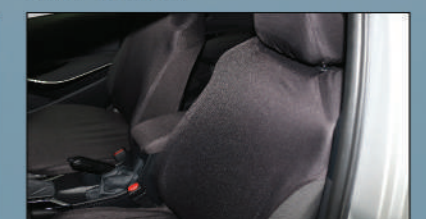

SEAT COVER

The seat covers protect the seats from unwanted spills and stains.

*New product