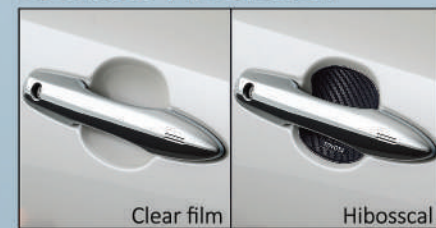

DOOR CUP PROTECTION

Protect the inner handle with these door housing.