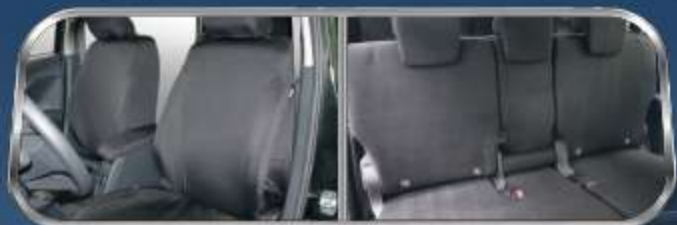

71004YZA16 SEAT COVER KHAKI (FOR E VARIANT)

71004YZA15 SEAT COVER CORDUROY (FOR E VARIANT)

Protect the seats from heavy use, abrasions, piling, and any type of stains.