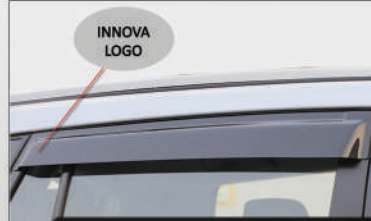

Side Visor w/ Innova Logo