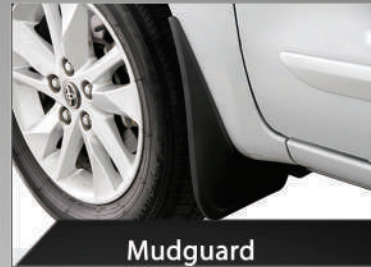

Protects your wheels and body from the onslaught of mud and environmental wear and tear.

Give your Innova a more luxurious look with these embellishment.