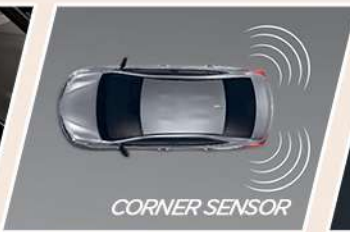

SAFETY

SEAT COVER

BEIGE

YELLOW

BLACK

DARK CHARCOAL

BLUE

SILVER