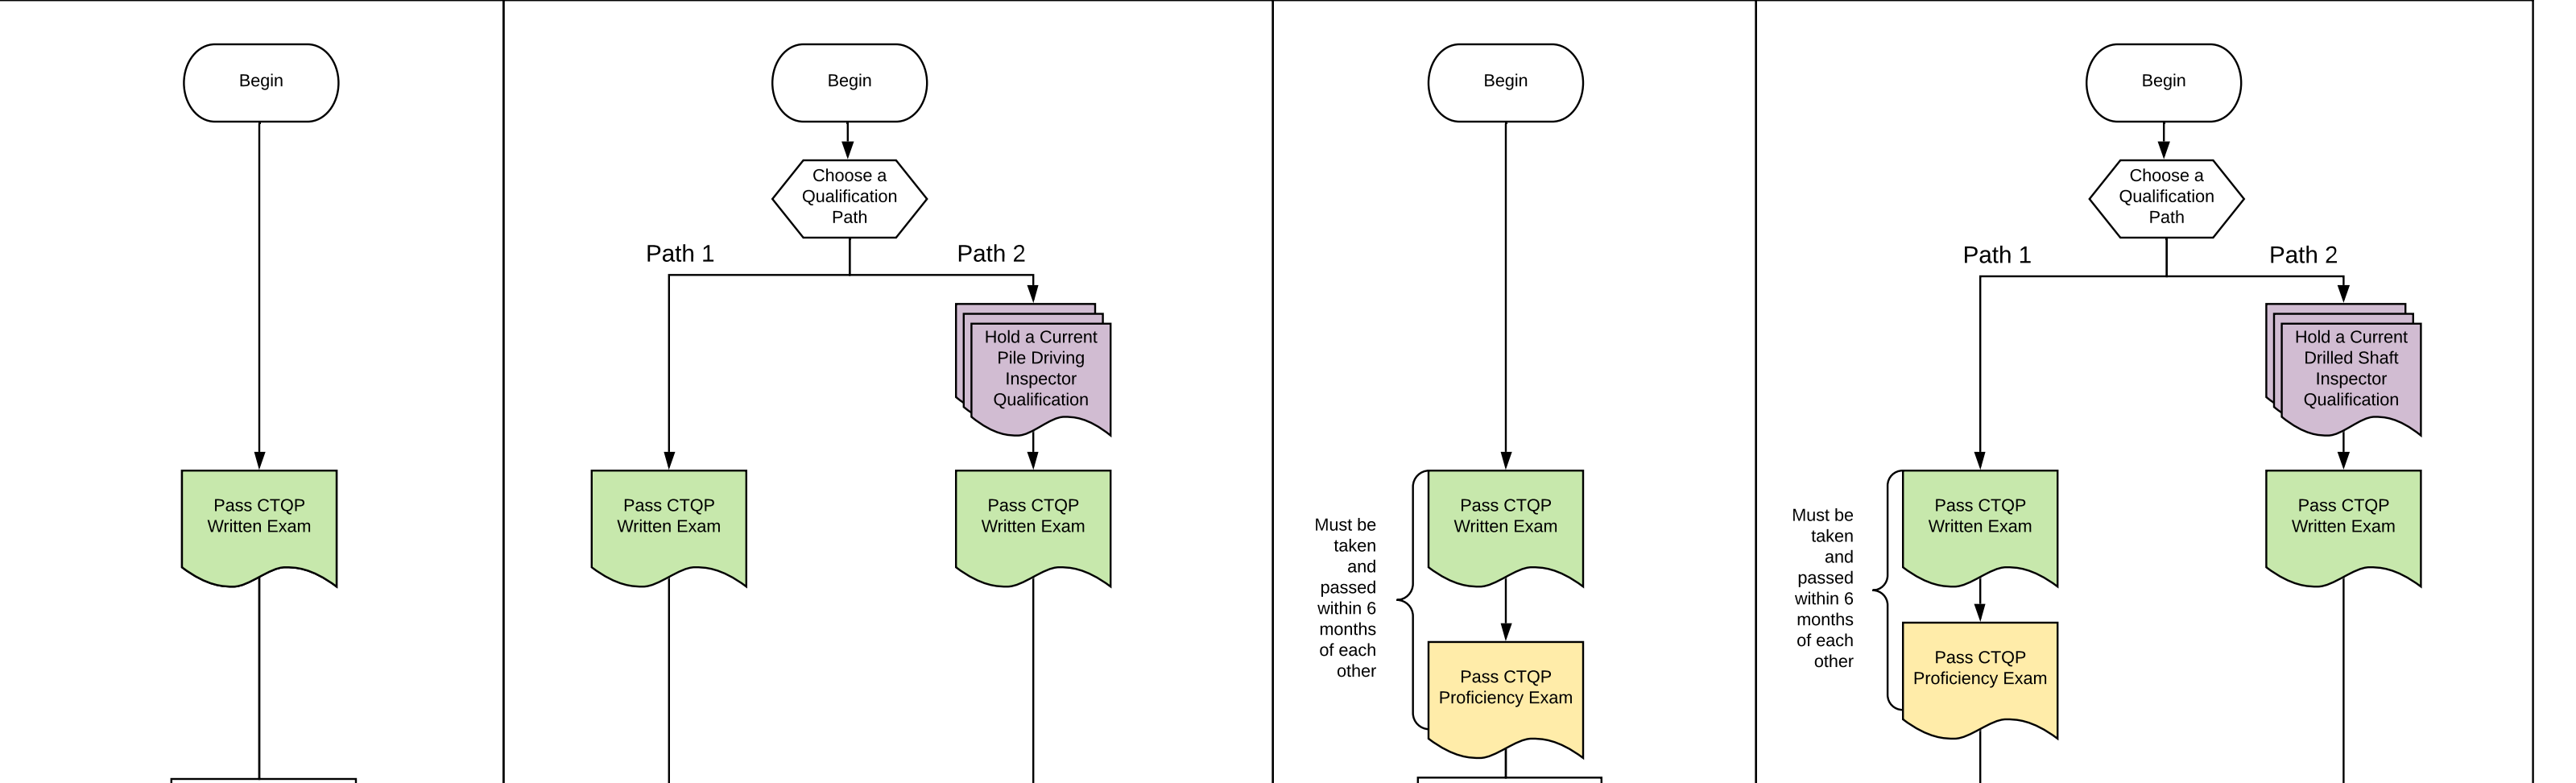

Pile Driving Inspector First Time **Pile Driving Inspector Renewal** **Drilled Shaft Inspector First Time** **Drilled Shaft Inspector Renewal**

Processing Time: Two Weeks