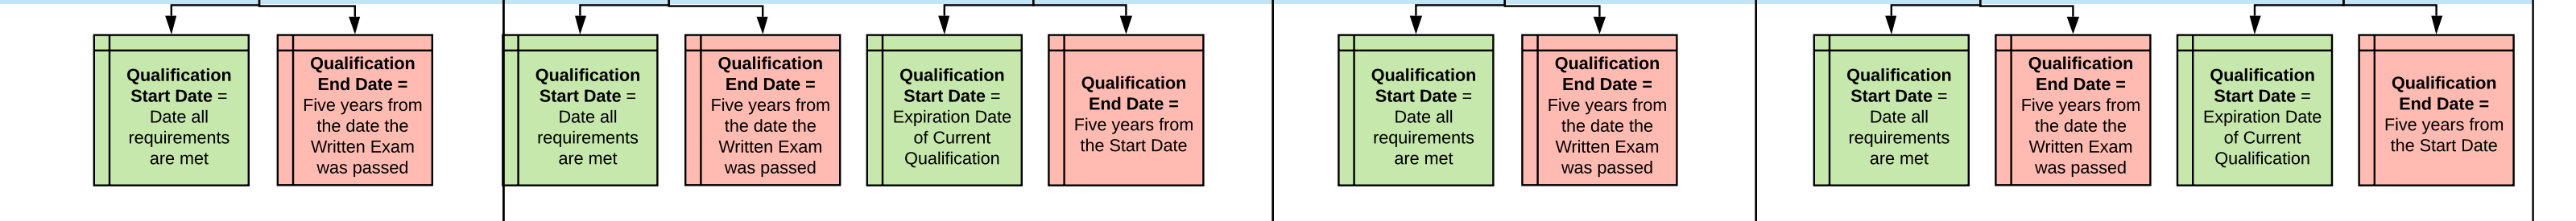

Pile Driving Inspector First Time **Pile Driving Inspector Renewal** **Drilled Shaft Inspector First Time** **Drilled Shaft Inspector Renewal**

Processing Time: Two Weeks