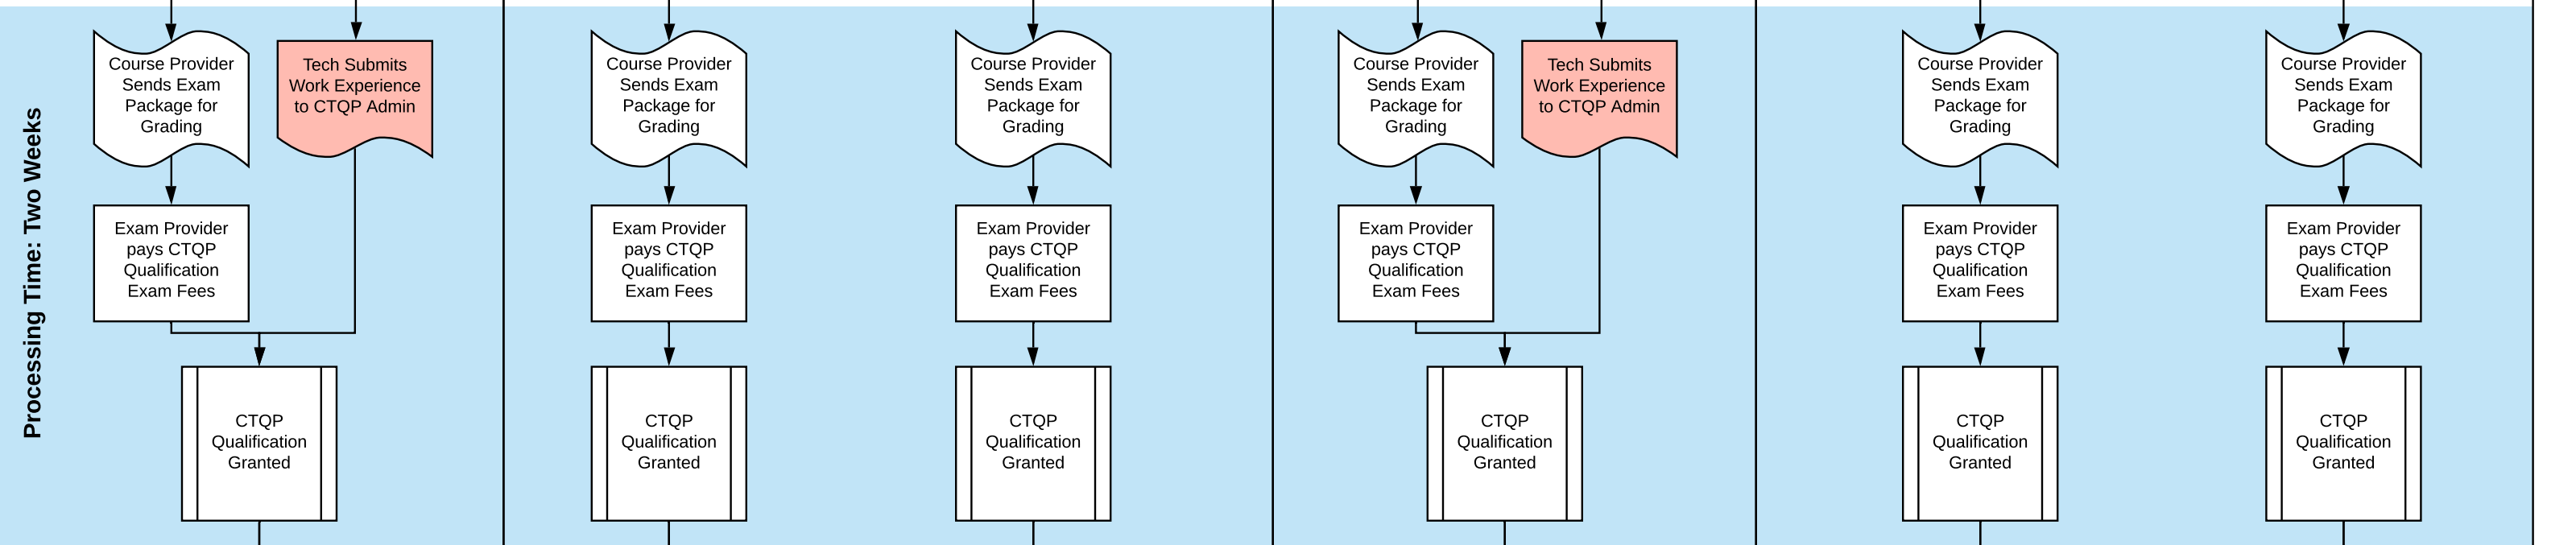

Pile Driving Inspector First Time **Pile Driving Inspector Renewal** **Drilled Shaft Inspector First Time** **Drilled Shaft Inspector Renewal**

Processing Time: Two Weeks