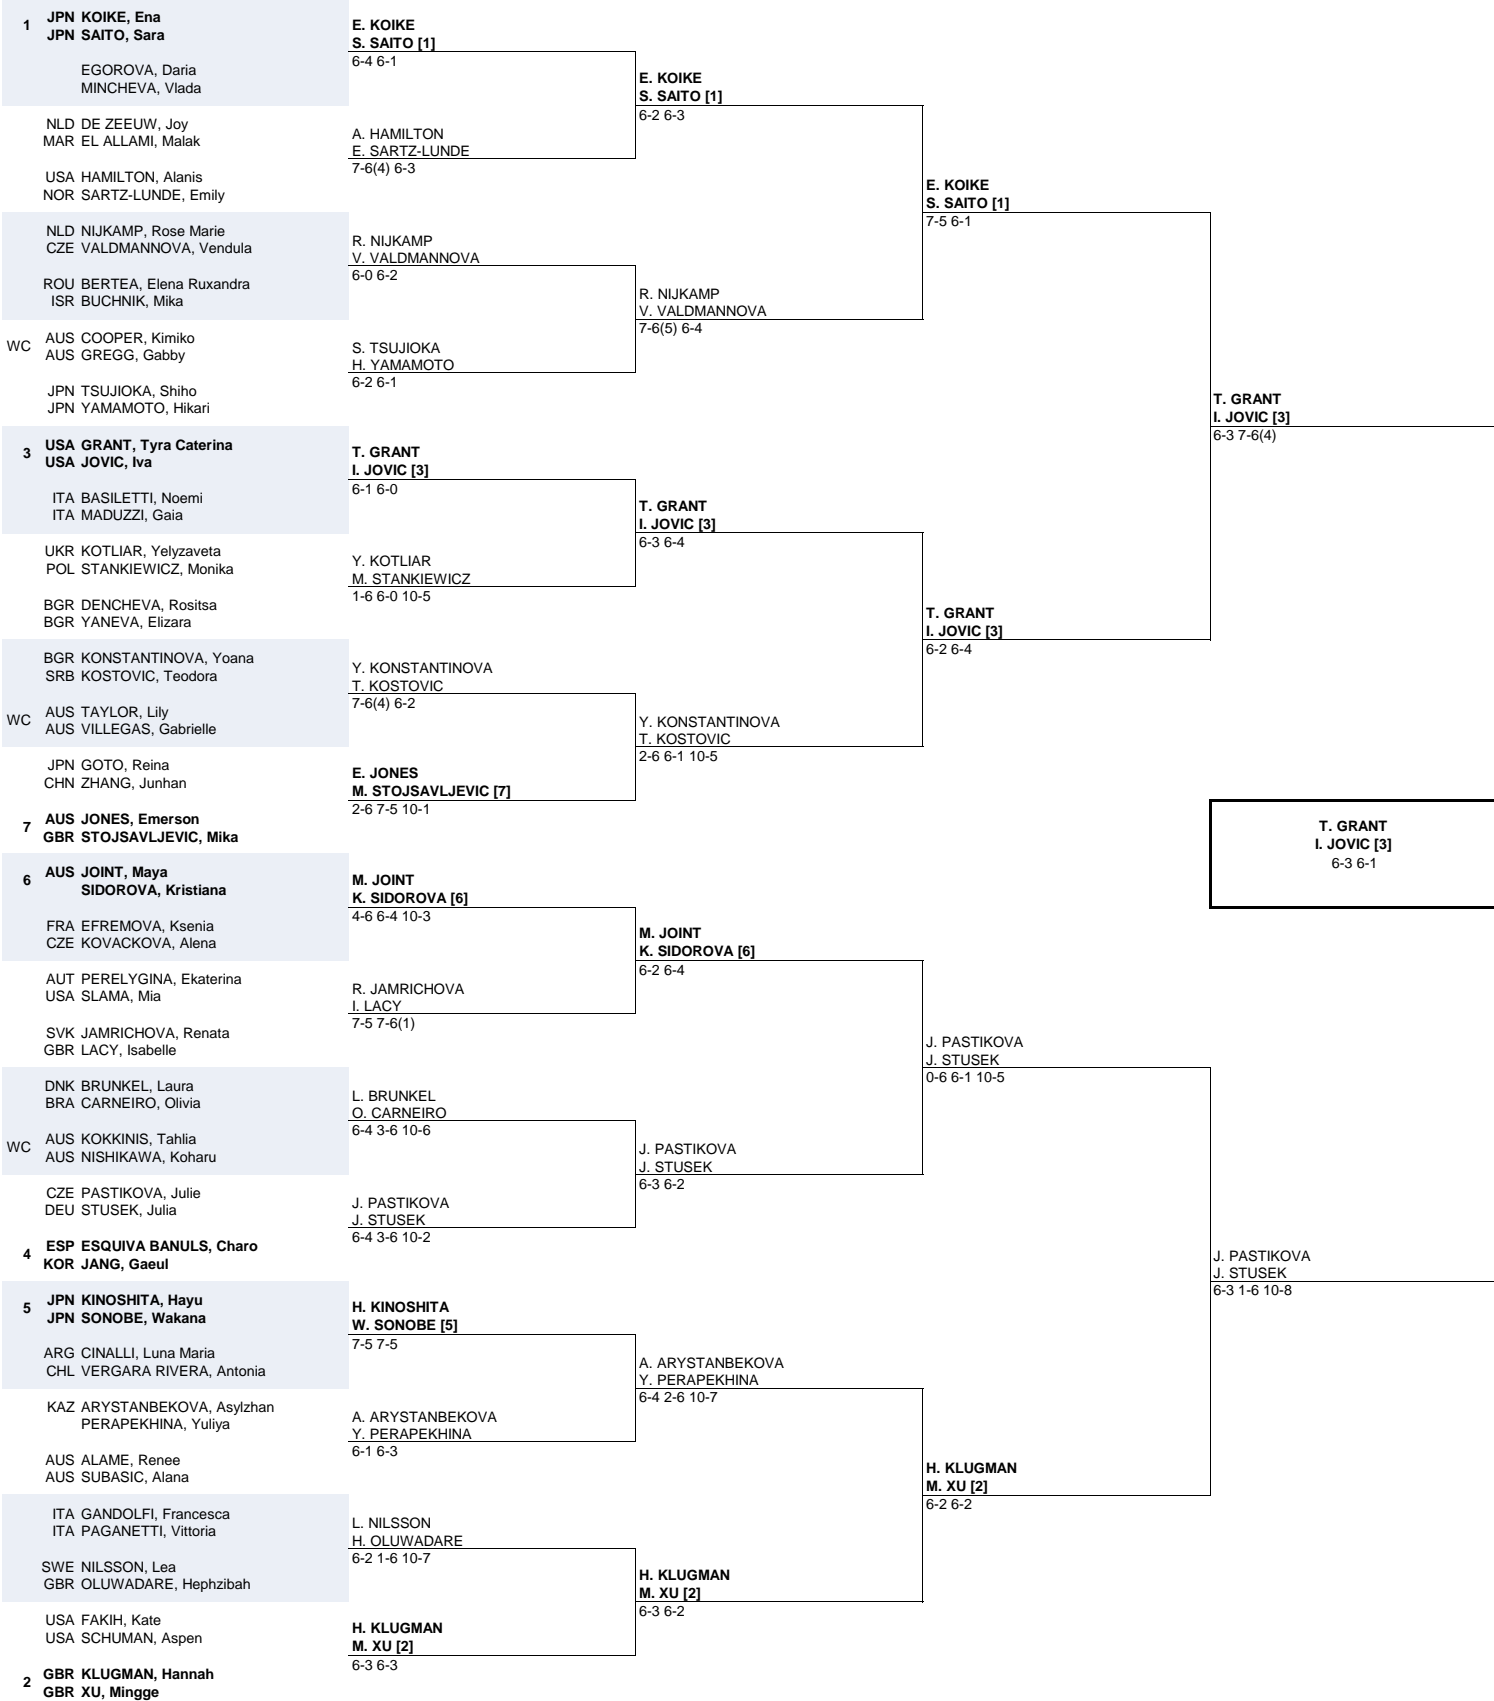

CITY, COUNTRY
Melbourne, Australia

TOURNAMENT DATES
19 January - 28 January

TYPE & SURFACE
Slam - Outdoor, Hard

MAIN DRAW: WOMEN'S - DOUBLES

TNNSLIVE.COM

SEEDED PLAYERS	PRIZE MONEY	POINTS	LUCKY LOSERS	RETIREMENTS
1 - Koike E / Saito Sar		Winner - 2000		
2 - Klugman H / Xu M		Finalist - 1300		
3 - Grant T C / Jovic I		Semi-Finalist - 780		
4 - Esquiva Banuls C / Jang Ga		Quarter-Finalist - 430		
5 - Kinoshita H / Sonobe W		Round of 16 - 240		
6 - Joint M / Sidorova K		Round of 32 - 130		
7 - Jones E / Stojsavljevic M		Round of 64 - 70		
		Round of 128 - 10		