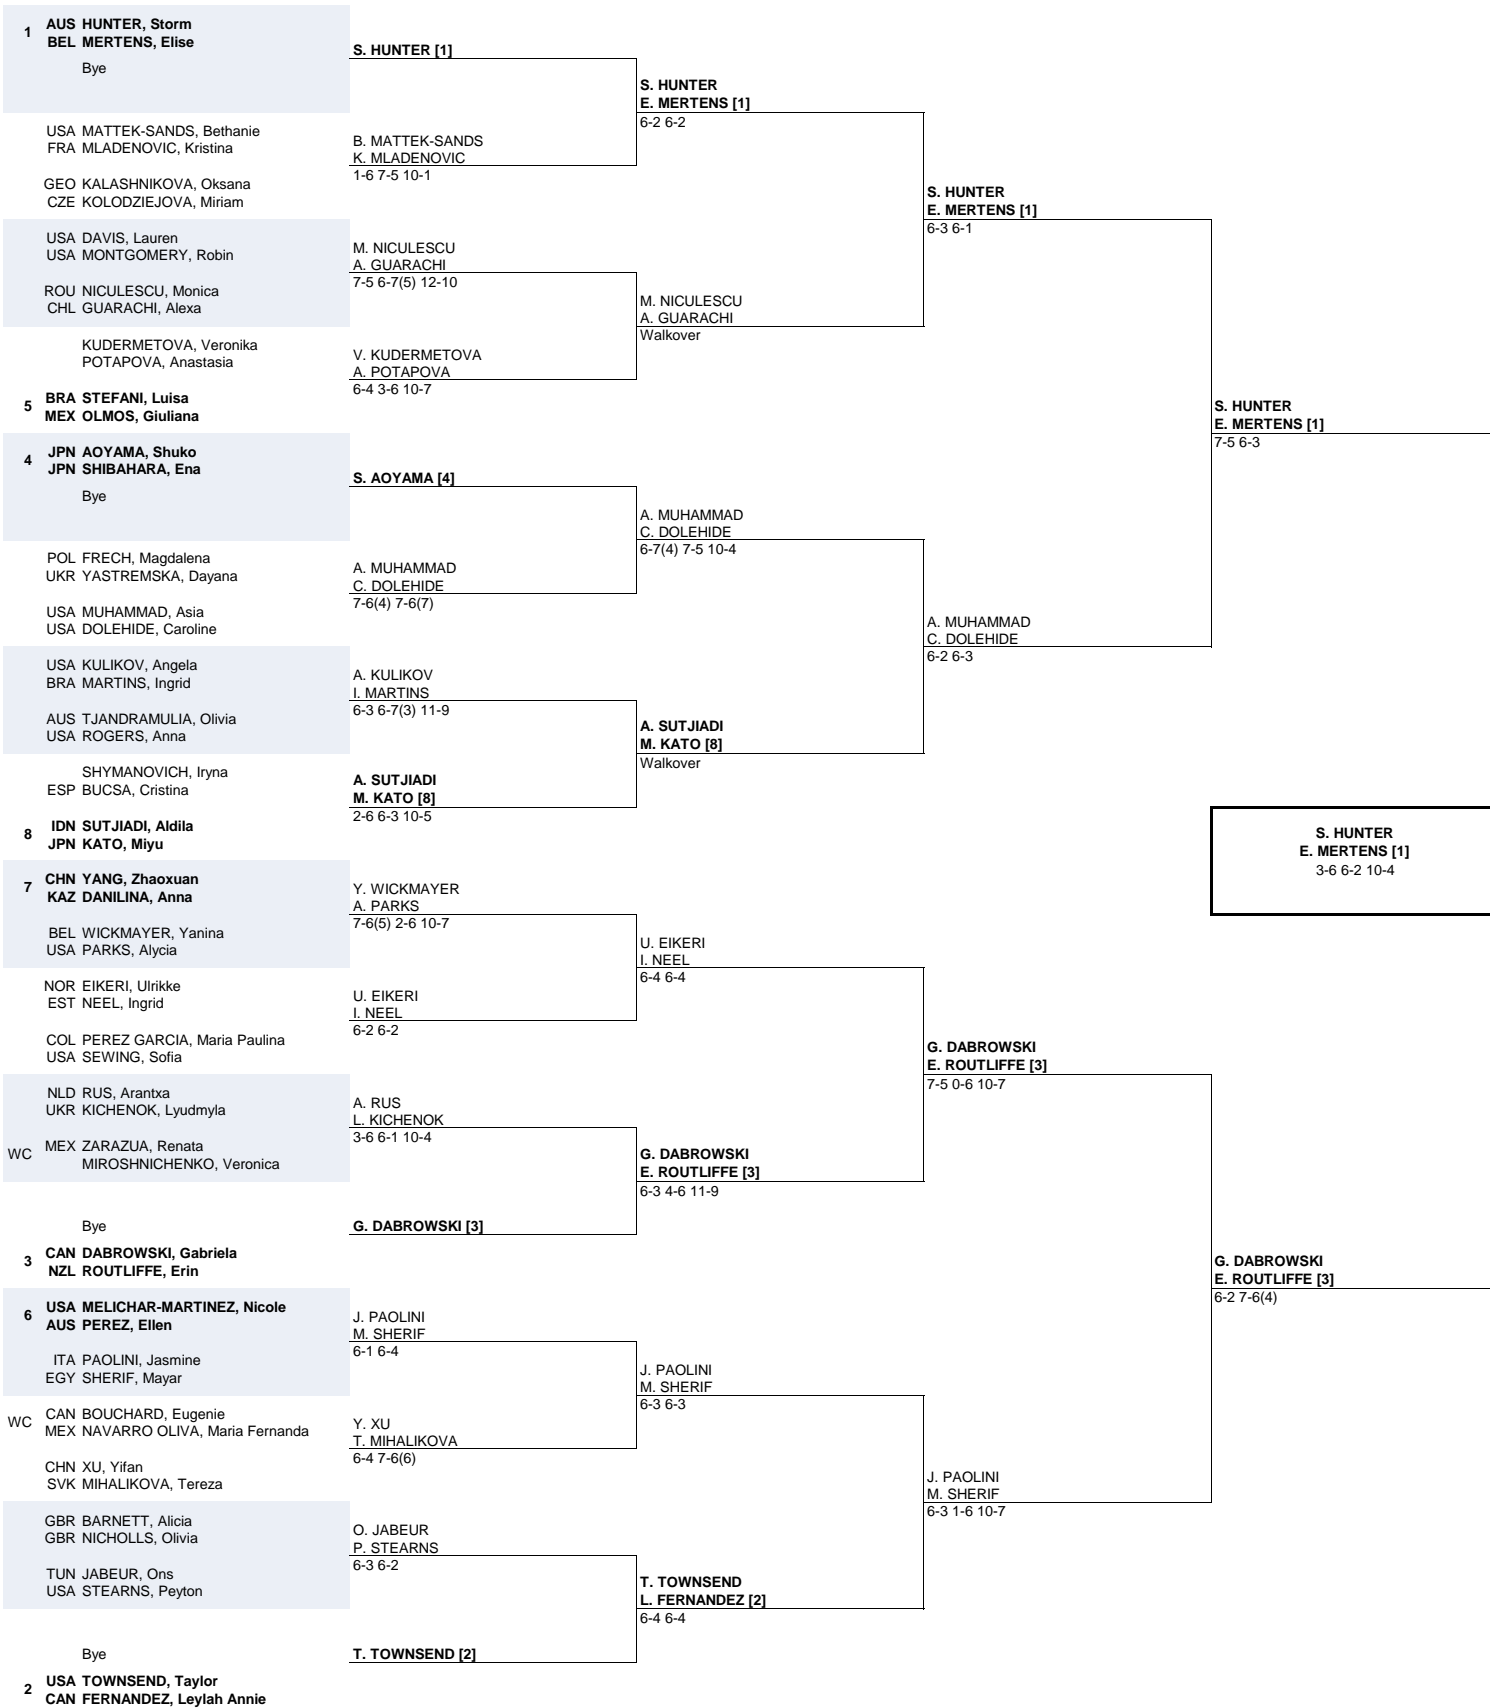

CITY, COUNTRY  
Guadalajara, Mexico

TOURNAMENT DATES  
17 September - 23 September

TYPE & SURFACE  
WTA1000 - Outdoor, Hard

MAIN DRAW: WOMEN'S - DOUBLES

TNNSLIVE.COM

SEEDED PLAYERS	PRIZE MONEY	POINTS	LUCKY LOSERS	RETIREMENTS
1 - Hunter S / Mertens E	Winner - \$133,840	Winner - 1000		Kudermetova V / Potapova A (Walkover)
2 - Fernandez L A / Townsend T	Finalist - \$75,286	Finalist - 650		Gamarra Martins I / Kulikov A (Walkover)
3 - Dabrowski G / Routliffe E	Semi-Finalist - \$40,432	Semi-Finalist - 390		
4 - Aoyama S / Shibahara E	Quarter-Finalist - \$20,914	Quarter-Finalist - 215		
5 - Olmos G / Stefani L	Round of 16 - \$11,850	Round of 16 - 120		
6 - Melichar-Martinez N / Perez E	Round of 32 - \$7,900	Round of 32 - 10		
7 - Danilina A / Yang Z				
8 - Kato M / Sutjiadi A				