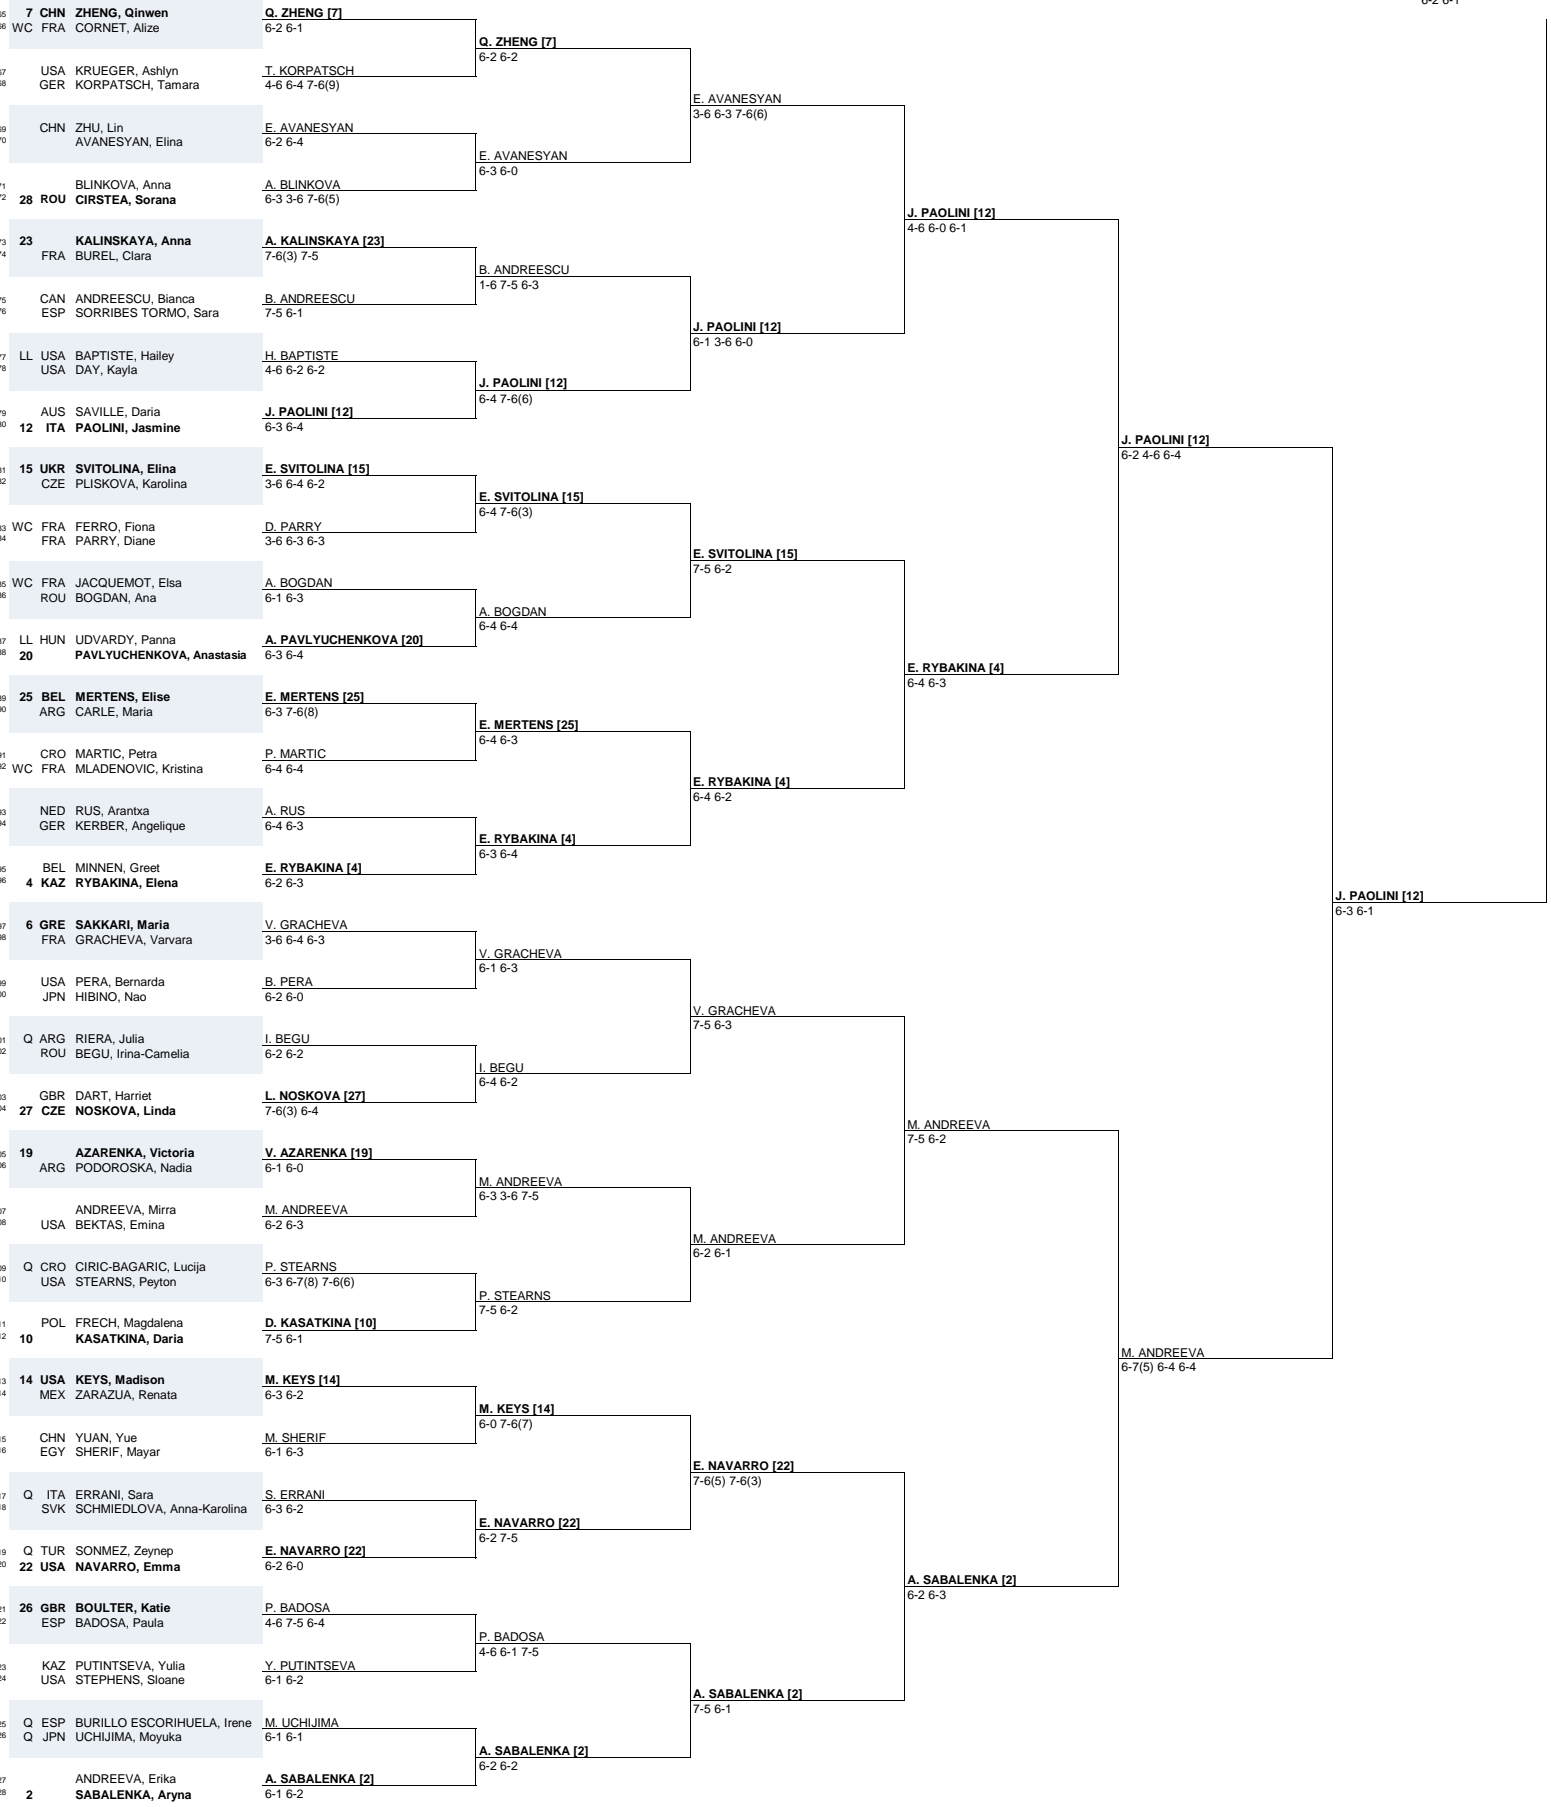

CITY, COUNTRY Paris, France  
 TOURNAMENT DATES 26 May - 9 June  
 TYPE & SURFACE Slam - Outdoor, Clay

MAIN DRAW: WOMEN'S - SINGLES TNNSLIVE.COM

I. SWIATEK [1]

SEEDED PLAYERS				PRIZE MONEY	POINTS	RETIREMENTS
1 - SWIATEK, Iga	9 - OSTAPENKO, Jelena	17 - SAMSONOVA, Liudmila	25 - MERTENS, Elise	Winner - €2,400,000	Winner - 2000	L. Tsurenko (Retired)
2 - SABALENKA, Aryna	10 - KASATKINA, Daria	18 - KOSTYUK, Marta	26 - BOULTER, Katie	Finalist - €650,000	Finalist - 1300	A. Kalinina (Retired)
3 - GAUFF, Coco	11 - COLLINS, Danielle	19 - AZARENKA, Victoria	27 - NOSKOVA, Linda	Semi-Finalist - €650,000	Semi-Finalist - 780	
4 - RYBAKINA, Elena	12 - PAOLINI, Jasmine	20 - PAVLYUCHENKOVA, Anastasia	28 - CIRSTEIA, Sorana	Quarter-Finalist - €415,000	Quarter-Finalist - 430	
5 - YONDRKOUSOVA, Marketa	13 - HADDAD MAIA, Beatriz	21 - GARCIA, Caroline	29 - KUDERMETOVA, Veronika	Round of 16 - 240	Round of 16 - 240	
6 - SAKKARI, Maria	14 - KEYS, Madison	22 - NAVARRO, Emma	30 - YASTREMSKA, Dayana	Round of 32 - 130	Round of 32 - 130	
7 - ZHENG, Qinwen	15 - SVITOLINA, Elina	31 - FERNANDEZ, Leylah Annie	32 - SINIAKOVA, Katerina	Round of 64 - 70	Round of 64 - 70	
8 - JABEUR, Ons	16 - ALEXANDROVA, Ekaterina	24 - KREJCIKOVA, Barbora		Round of 128 - 10	Round of 128 - 10	