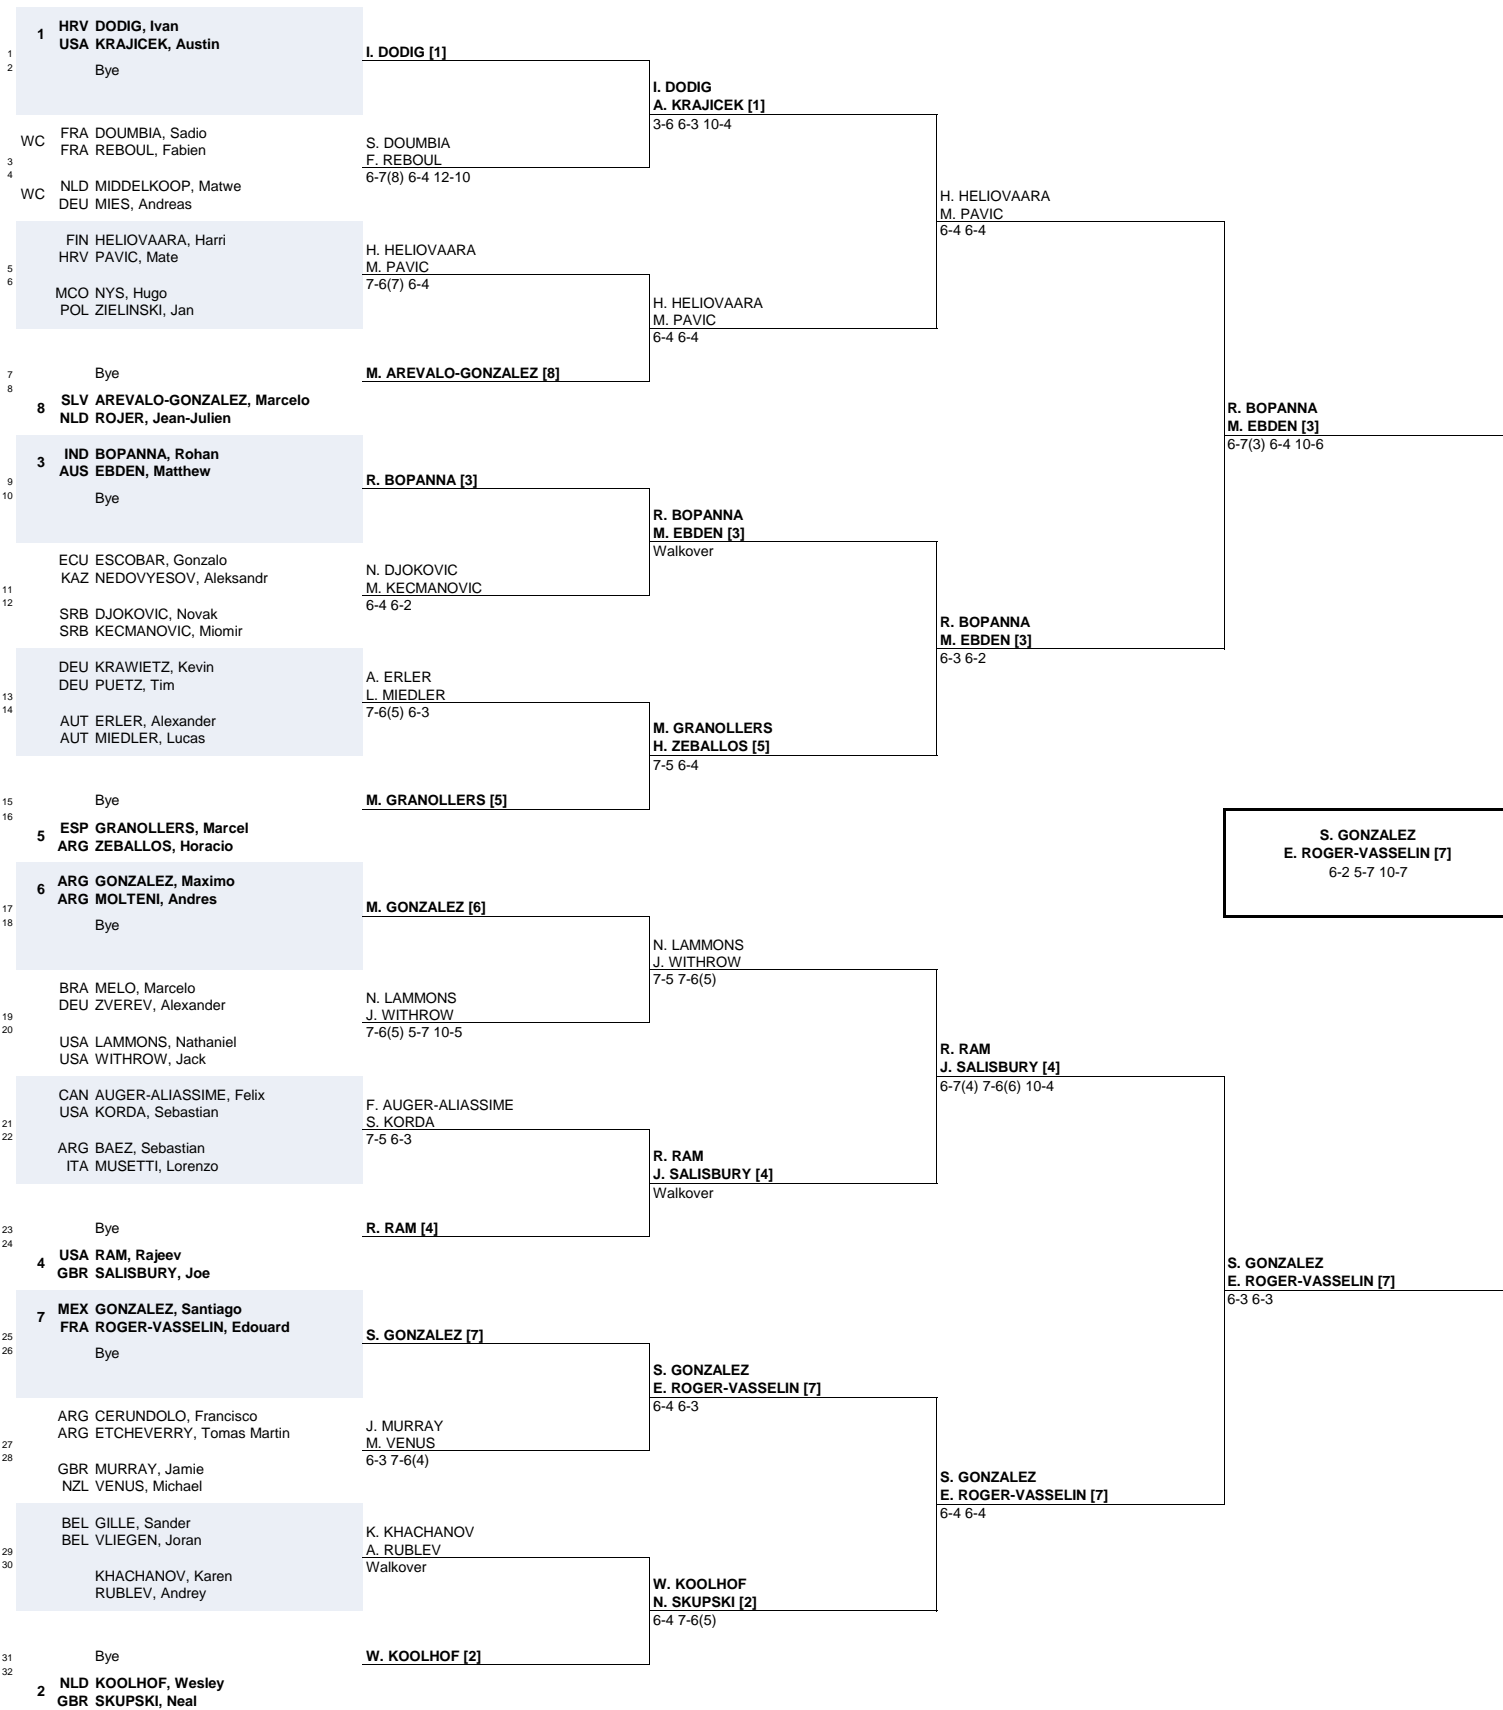

CITY, COUNTRY  
Paris, France

TOURNAMENT DATES  
30 October - 5 November

TYPE & SURFACE  
ATP1000 - Indoor, Hard

MAIN DRAW: MEN'S - DOUBLES

TNNLIVE.COM

SEEDED PLAYERS	PRIZE MONEY	POINTS	LUCKY LOSERS	RETIREMENTS
1 - Dodig I / Krajicek A	Winner - €273,850	Winner - 1000		Gille S / Vliegen J (Walkover)
2 - Kooolhof W / Skupski N	Finalist - €148,760	Finalist - 600		Djokovic N / Kecmanovic M (Walkover)
3 - Bopanna R / Ebden M	Semi-Finalist - €81,720	Semi-Finalist - 360		Auger-Aliassime F / Korda S (Walkover)
4 - Ram R / Salisbury J	Quarter-Finalist - €45,080	Quarter-Finalist - 180		
5 - Granollers M / Zeballos H	Round of 16 - €24,780	Round of 16 - 90		
6 - Gonzalez M / Molteni A	Round of 32 - €13,530	Round of 32 - 45		
7 - Gonzalez S / Roger-Vasselin E		Round of 64 - 10		
8 - Arevalo M / Rojer J		Round of 128 - 0		