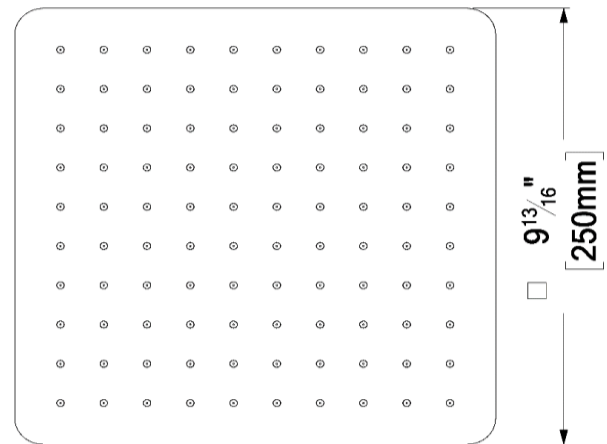

CSH-10-Q-XX

SPECIFICATION

- Recessed stainless steel shower head
- EasyClips installation system
- Dimensions: Dia. 25cm [10in]
- Thickness: 2mm
- 75 Anti-limestone silicone nozzle
- Inlet 1/2in female
- Flow rate: 7.6 L/min [2.0 gpm] @60psi
- Limited lifetime warranty

FINISHES AVAILABLE

- Refer to the catalog for available finishes

CERTIFICATION

- ASME 112.118.1 / CSA B125.1

For more information about the product of before proceeding to any installation please consult the guide.
Products covered by a limited lifetime warranty against all manufacturing defects.

SPÉCIFICATION

- Tête de douche en acier inoxydable encastrée
- Installation rapide EasyClips
- Dimensions: Dia. 25cm [10po]
- Épaisseur: 2mm
- 75 buses en silicone anti-calcaire
- Débit: 7.6 L/min [2.0 gpm] @60psi
- Garantie à vie limitée

FINIS DISPONIBLE

Se référer au catalogue pour les finis disponible

CERTIFICATION

- ASME 112.118.1 / CSA B125.1

Pour plus d'information sur le produit ou avant de procéder à toute installation veuillez consulter le guide.
Produits couverts par une garantie à vie limitée contre tout défaut de fabrication.

Installation *EasyClips*

The product may vary slightly from its dimension and appearance.
Les dimensions et l'aspect du produit peuvent varier légèrement de l'illustration