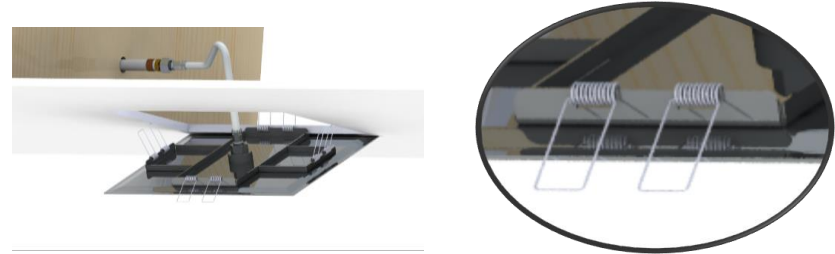

CSH-10-Q-XX

SPECIFICATION

- Recessed stainless steel shower head
- EasyClips installation system
- Dimensions: Dia. 25cm [10in]
- Thickness: 2mm
- 75 Anti-limestone silicone nozzle
- Inlet 1/2in female
- Flow rate: 7.6 L/min [2.0 gpm] @60psi
- Limited lifetime warranty

FINISHES AVAILABLE

- Refer to the catalog for available finishes

CERTIFICATION

- ASME 112.118.1 / CSA B125.1

For more information about the product of before proceeding to any installation please consult the guide.
Products covered by a limited lifetime warranty against all manufacturing defects.

SPÉCIFICATION

- Tête de douche en acier inoxydable encastrée
- Installation rapide EasyClips
- Dimensions: Dia. 25cm [10po]
- Épaisseur: 2mm
- 75 buses en silicone anti-calcaire
- Débit: 7.6 L/min [2.0 gpm] @60psi
- Garantie à vie limitée

FINIS DISPONIBLE

Se référer au catalogue pour les finis disponible

CERTIFICATION

- ASME 112.118.1 / CSA B125.1

Pour plus d'information sur le produit ou avant de procéder à toute installation veuillez consulter le guide.
Produits couverts par une garantie à vie limitée contre tout défaut de fabrication.

Installation *EasyClips*

The product may vary slightly from its dimension and appearance.
Les dimensions et l'aspect du produit peuvent varier légèrement de l'illustration