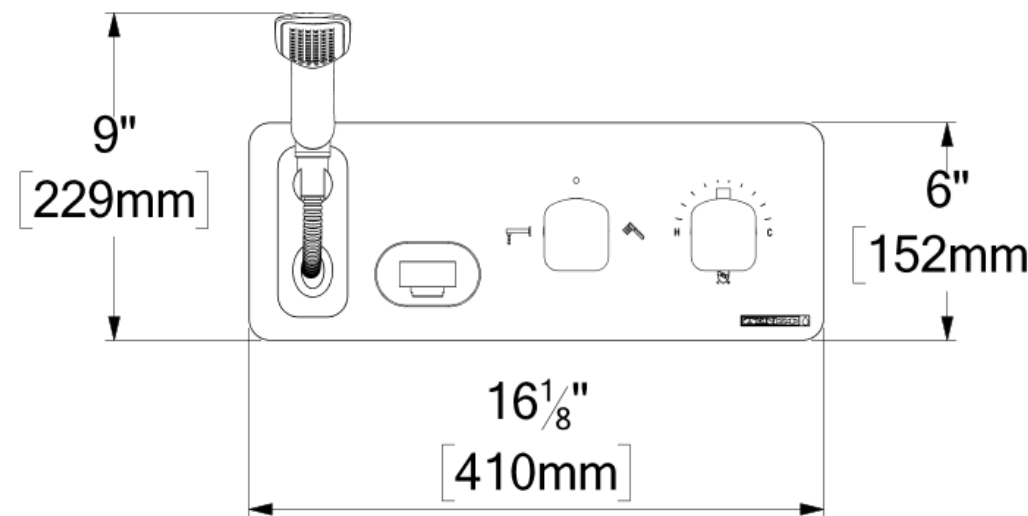

PRODUCTS No.

DET73-XX	Complete valve (Rough & trims)
R-70	Rough for wall mount bath faucet
F-DET73-XX	Trim

AVAILABLE FINISHES

- Refer to the catalog for available finishes

CERTIFICATION

- ASME 112.18.1 / CSA B125.1

For more information about the product of before proceeding to any installation please consult the guide.
Products covered by a limited lifetime warranty against all manufacturing defects.

SPÉCIFICATION

- Cartouche thermo. Vernet (Fabriqué en France)
- Bec de bain 8": BS-305-XX
- Débit bec de bain: 30L/min [7.9 gpm] @60psi
- Douchette: HS-223-XX
- Valves de service
- Connexions femelles 1/2" NPT
- Garantie à vie limitée
- Cartouche thermo: CAR-VNT-T34-01
- Cartouche dév: CAR-HA-DV3-33097-01

No. PRODUITS

DET73-XX	Valve complète (Brut & Garnitures)
R-70	Brut de valve Robinet de bain mural
F-DET73-XX	Garnitures

FINIS DISPONIBLE

- Se référer au catalogue pour les finis disponible

CERTIFICATION

- ASME 112.18.1 / CSA B125.1

Pour plus d'information sur le produit ou avant de procéder à toute installation veuillez consulter le guide.
Produits couverts par une garantie à vie limitée contre tout défaut de fabrication.

The product may vary slightly from its dimension and appearance.
Les dimensions et l'aspect du produit peuvent varier légèrement de l'illustration