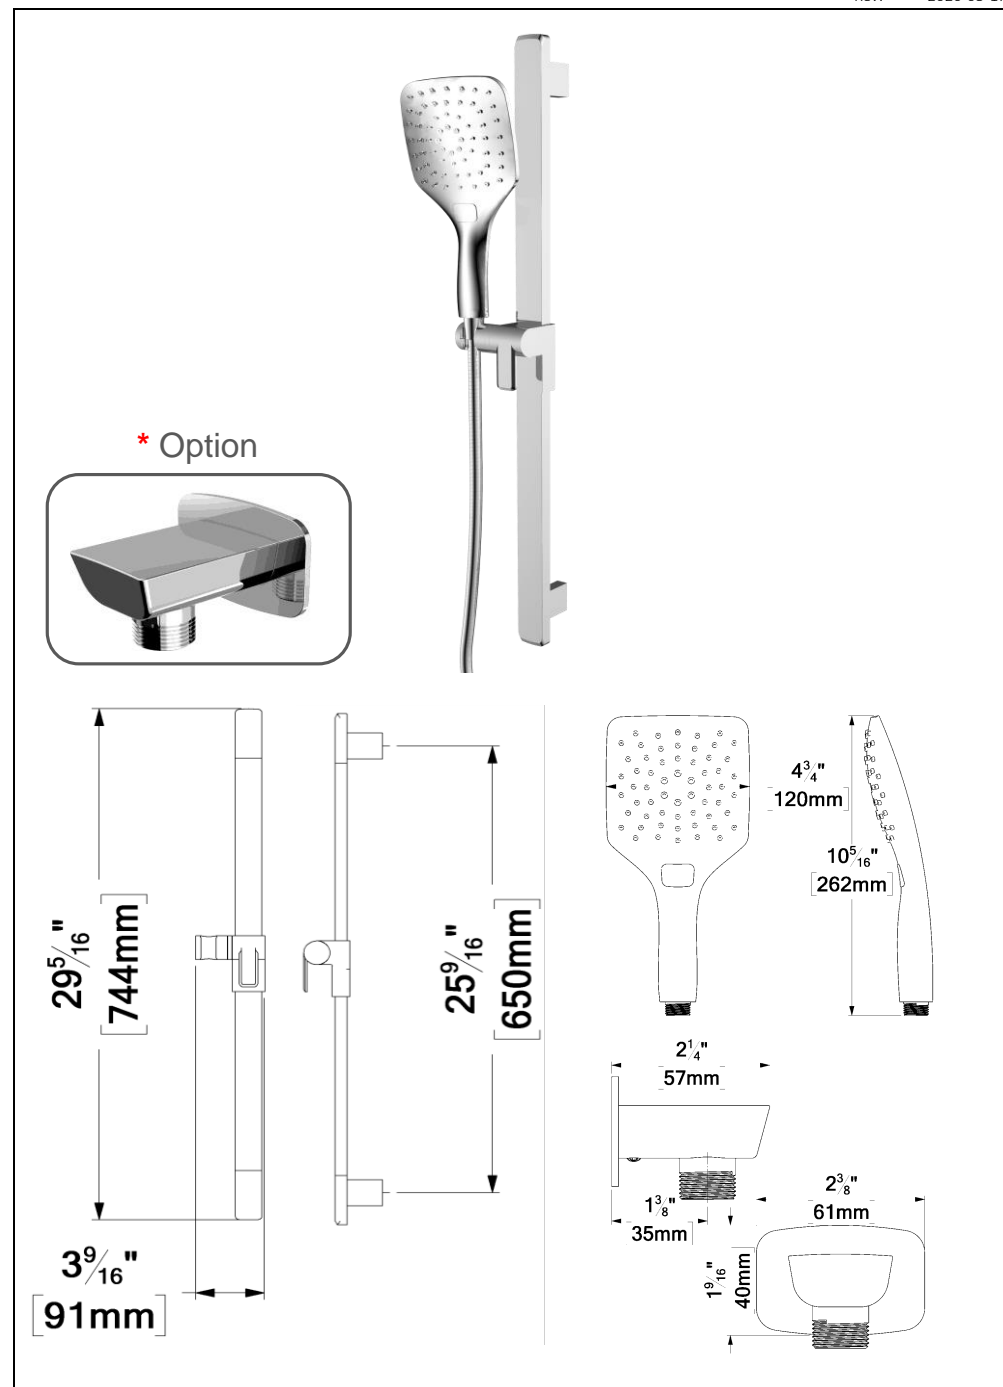

PVTS-08-Q-XX

SPECIFICATION

- Shower head PVC
- Dimensions: 20cm x 20cm [8x8in]
- Thickness: 13mm
- 88 Anti-limestone silicone nozzle
- Inlet ½in female
- Flow rate: 9.5L/min [2.5 gpm] @60psi
- Limited lifetime warranty

Products covered by a limited lifetime warranty against all manufacturing defects.

SPÉCIFICATION

- Tête de douche en PVC
- Dimensions: 20cm x 20cm [8x8po]
- Épaisseur: 13mm
- 88 buses en silicone anti-calcaire
- Connexion ½po femelle
- Garantie à vie limitée

The product may vary slightly from its dimension and appearance.
Les dimensions et l'aspect du produit peuvent varier légèrement de l'illustration

BS-307-XX

SPECIFICATION

- Spout
- Made of solid brass
- Slip-fit installation
- Flow rate: 25L/min [6.6 gpm] @60psi
- Inlet ½in male NPT
- Limited lifetime warranty