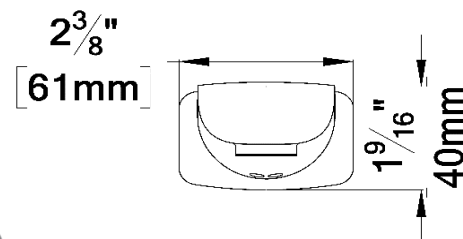

BS-307-XX

SPECIFICATION

- Spout
- Made of solid brass
- Slip-fit installation
- Flow rate: 25L/min [6.6 gpm] @60psi
- Inlet ½in male NPT
- Limited lifetime warranty

FINISHES AVAILABLE

- Refer to the catalog for available finishes

CERTIFICATION

- ASME 112.118.1 / CSA B125.1

For more information about the product or before proceeding to any installation please consult the guide.

Products covered by a limited lifetime warranty against all manufacturing defects.

SPÉCIFICATION

- Bec de bain
- Fabriqué en laiton massif
- Installation Slip-fit
- Débit: 25L/min [6.6 gpm] @60psi
- Connexion ½" mâle NPT

FINIS DISPONIBLE

Se référer au catalogue pour les finis disponible

CERTIFICATION

ASME 112.118.1 / CSA B125.1

Pour plus d'information sur le produit ou avant de procéder à toute installation veuillez consulter le guide.

Produits couverts par une garantie à vie limitée contre tout défaut de fabrication.

Slip-Fit

The product may vary slightly from its dimension and appearance.
Les dimensions et l'aspect du produit peuvent varier légèrement de l'illustration