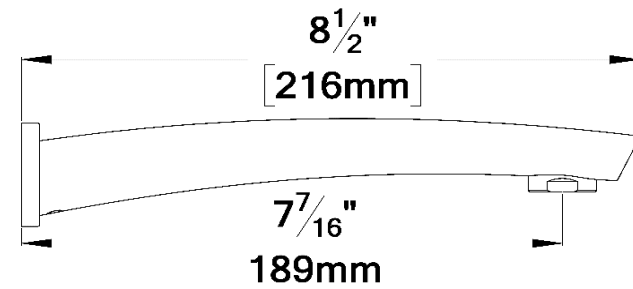

BS-307-XX

SPECIFICATION

- Spout
- Made of solid brass
- Slip-fit installation
- Flow rate: 25L/min [6.6 gpm] @60psi
- Inlet ½in male NPT
- Limited lifetime warranty

FINISHES AVAILABLE

- Refer to the catalog for available finishes

CERTIFICATION

- ASME 112.118.1 / CSA B125.1

For more information about the product or before proceeding to any installation please consult the guide.

Products covered by a limited lifetime warranty against all manufacturing defects.

SPÉCIFICATION

- Bec de bain
- Fabriqué en laiton massif
- Installation Slip-fit
- Débit: 25L/min [6.6 gpm] @60psi
- Connexion ½" mâle NPT

FINIS DISPONIBLE

Se référer au catalogue pour les finis disponible

CERTIFICATION

ASME 112.118.1 / CSA B125.1

Pour plus d'information sur le produit ou avant de procéder à toute installation veuillez consulter le guide.

Produits couverts par une garantie à vie limitée contre tout défaut de fabrication.

Slip-Fit

The product may vary slightly from its dimension and appearance.
Les dimensions et l'aspect du produit peuvent varier légèrement de l'illustration