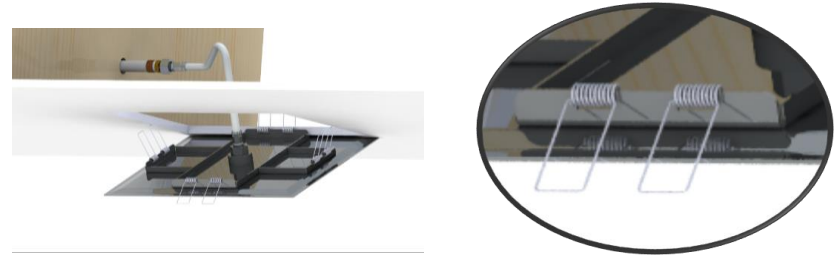

CSH-12-S-XX

SPECIFICATION

- Recessed stainless steel shower head
- EasyClips installation system
- Dimensions: 30cm x 30cm [12x12in]
- Thickness: 2mm
- 121 Anti-limestone silicone nozzle
- Inlet 1/2in female
- Flow rate: 7.6 L/min [2.0 gpm] @60psi
- Limited lifetime warranty

FINISHES AVAILABLE

- Refer to the catalog for available finishes

CERTIFICATION

- ASME 112.118.1 / CSA B125.1

For more information about the product or before proceeding to any installation please consult the guide.
Products covered by a limited lifetime warranty against all manufacturing defects.

SPÉCIFICATION

- Tête de douche en acier inoxydable encastrée
- Installation rapide EasyClips
- Dimensions: 30cm x 30cm [12x12po]
- Épaisseur: 2mm
- 121 buses en silicone anti-calcaire
- Débit: 7.6 L/min [2.0 gpm] @60psi
- Garantie à vie limitée

FINIS DISPONIBLE

Se référer au catalogue pour les finis disponible

CERTIFICATION

- ASME 112.118.1 / CSA B125.1

Pour plus d'information sur le produit ou avant de procéder à toute installation veuillez consulter le guide.
Produits couverts par une garantie à vie limitée contre tout défaut de fabrication.

Installation *EasyClips*

The product may vary slightly from its dimension and appearance.
Les dimensions et l'aspect du produit peuvent varier légèrement de l'illustration