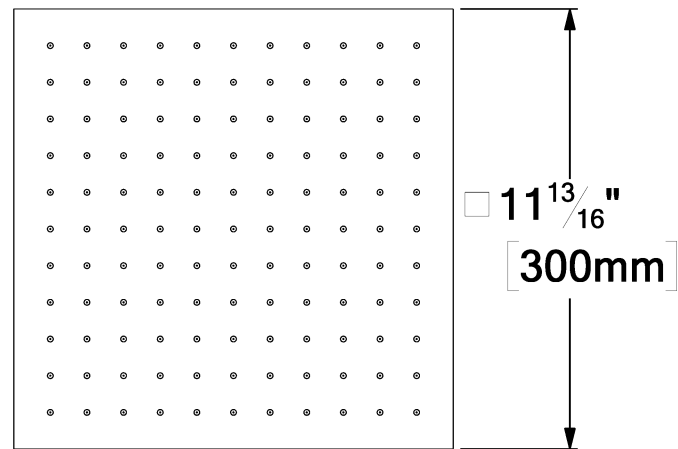

CSH-12-S-XX

SPECIFICATION

- Recessed stainless steel shower head
- EasyClips installation system
- Dimensions: 30cm x 30cm [12x12in]
- Thickness: 2mm
- 121 Anti-limestone silicone nozzle
- Inlet 1/2in female
- Flow rate: 7.6 L/min [2.0 gpm] @60psi
- Limited lifetime warranty

FINISHES AVAILABLE

- Refer to the catalog for available finishes

CERTIFICATION

- ASME 112.118.1 / CSA B125.1

For more information about the product or before proceeding to any installation please consult the guide.
Products covered by a limited lifetime warranty against all manufacturing defects.

SPÉCIFICATION

- Tête de douche en acier inoxydable encastrée
- Installation rapide EasyClips
- Dimensions: 30cm x 30cm [12x12po]
- Épaisseur: 2mm
- 121 buses en silicone anti-calcaire
- Débit: 7.6 L/min [2.0 gpm] @60psi
- Garantie à vie limitée

FINIS DISPONIBLE

Se référer au catalogue pour les finis disponible

CERTIFICATION

- ASME 112.118.1 / CSA B125.1

Pour plus d'information sur le produit ou avant de procéder à toute installation veuillez consulter le guide.
Produits couverts par une garantie à vie limitée contre tout défaut de fabrication.

Installation *EasyClips*

The product may vary slightly from its dimension and appearance.
Les dimensions et l'aspect du produit peuvent varier légèrement de l'illustration