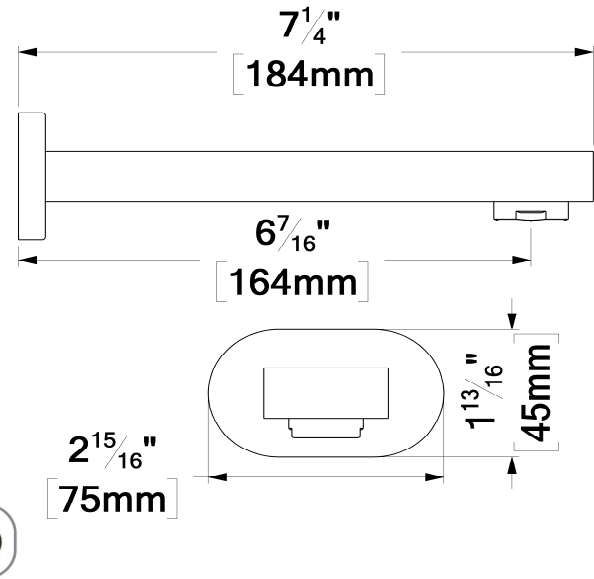

BS-305-XX

SPECIFICATION

- Spout
- Made of solid brass
- Slip-fit installation
- Flow rate: 25L/min [6.6 gpm] @60psi
- Inlet 1/2in male NPT
- Limited lifetime warranty

FINISHES AVAILABLE

- Refer to the catalog for available finishes

CERTIFICATION

- ASME 112.118.1 / CSA B125.1

For more information about the product or before proceeding to any installation please consult the guide.
Products covered by a limited lifetime warranty against all manufacturing defects.

SPÉCIFICATION

- Bec de bain
- Fabriqué en laiton massif
- Installation Slip-fit
- Débit: 25L/min [6.6 gpm] @60psi
- Connexion 1/2" mâle NPT

FINIS DISPONIBLE

Se référer au catalogue pour les finis disponible

CERTIFICATION

- ASME 112.118.1 / CSA B125.1

Pour plus d'information sur le produit ou avant de procéder à toute installation veuillez consulter le guide.
Produits couverts par une garantie à vie limitée contre tout défaut de fabrication.

The product may vary slightly from its dimension and appearance.
Les dimensions et l'aspect du produit peuvent varier légèrement de l'illustration