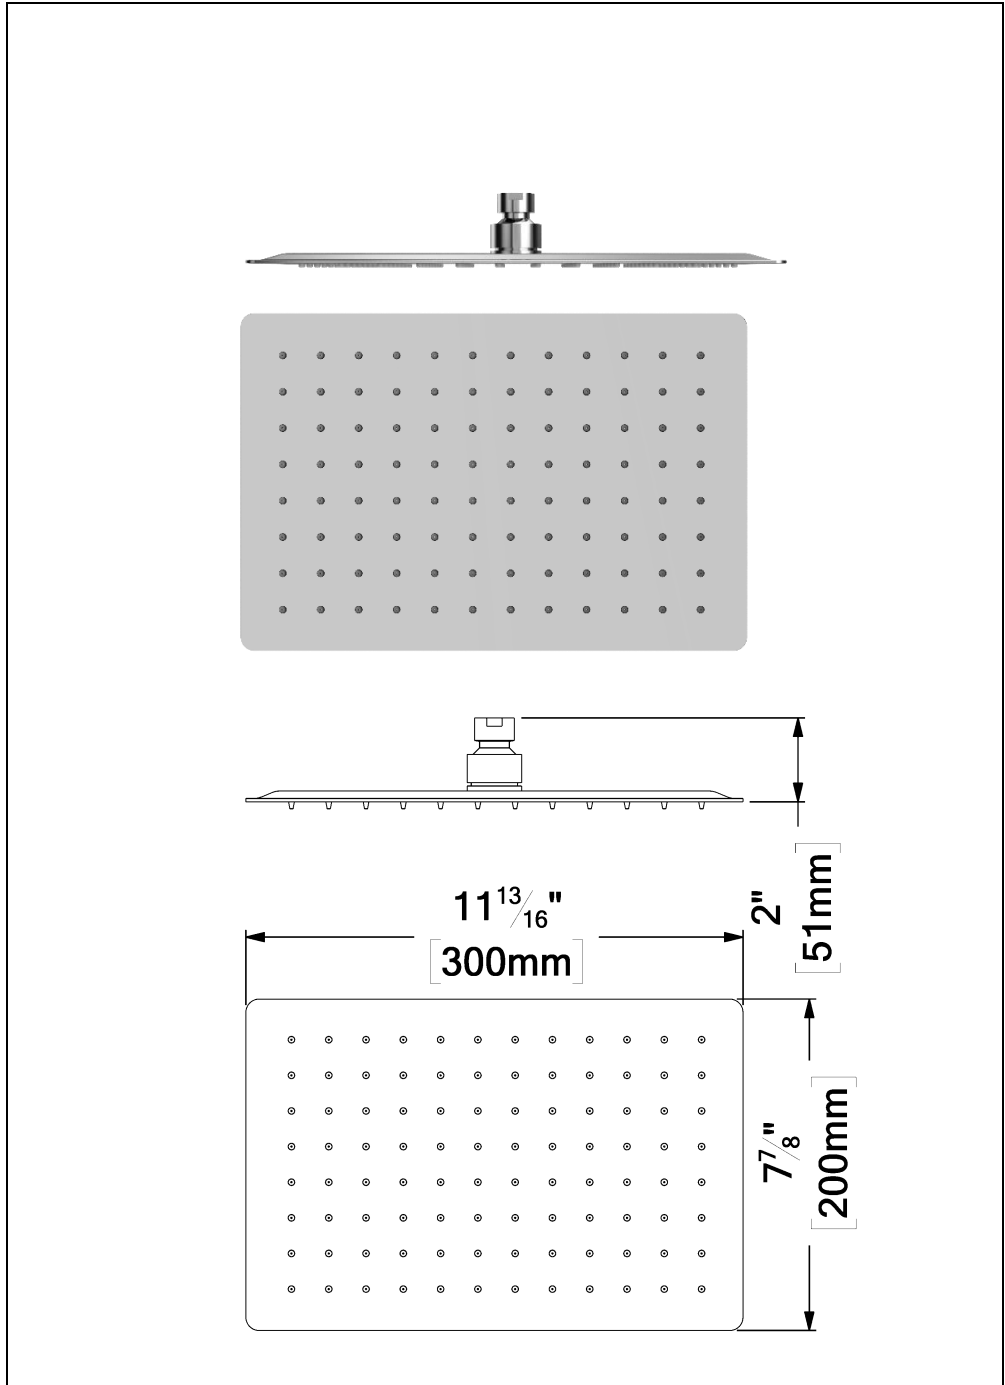

SSTS-812-Q-XX

SPECIFICATION

- Shower head stainless steel
- AirBoost technology (30% more pressure)
- Dimensions: 20cm x 30cm [8x12in]
- Thickness: 2mm
- 96 Anti-limestone silicone nozzle
- Inlet 1/2in female
- Flow rate: 7.6 L/min [2.0 gpm] @60psi
- Limited lifetime warranty

SPÉCIFICATION

- Tête de douche en acier inoxydable
- Technologie d'injection d'air Air Boost (30% + de pression)
- Dimensions: 20cm x 30cm [8x12po]
- Épaisseur: 2mm
- 96 buses en silicone anti-calcaire
- Débit: 7.6 L/min [2.0 gpm] @60psi
- Garantie à vie limitée

The product may vary slightly from its dimension and appearance.
 Les dimensions et l'aspect du produit peuvent varier légèrement de l'illustration

SA-605-XX

SPECIFICATION

- Shower arm wall-mounted solid brass
- Slip-fit installation
- Inlet 1/2in male NPT
- Limited lifetime warranty