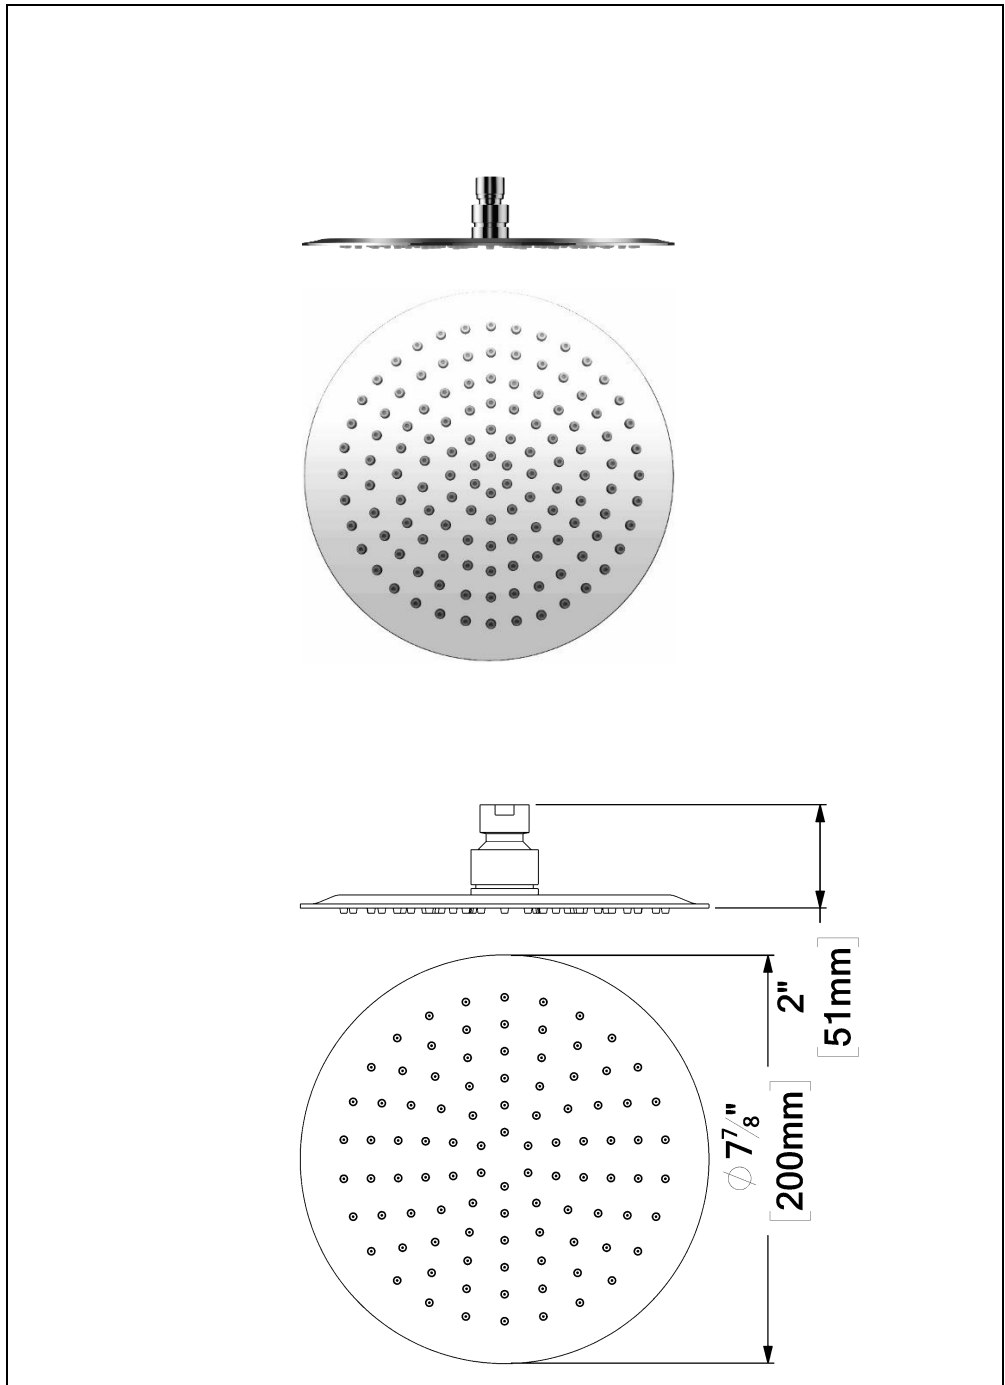

SSTS-08-R-XX

SPECIFICATION

- Shower head stainless steel
- AirBoost technology (30% more pressure)
- Dimensions: Dia. 20cm [8in]
- Thickness: 2mm
- 96 Anti-limestone silicone nozzle
- Inlet 1/2in female
- Flow rate: 7.6 L/min [2.0 gpm] @60psi
- Limited lifetime warranty

SPÉCIFICATION

- Tête de douche en acier inoxydable
- Technologie d'injection d'air Air Boost (30% + de pression)
- Dimensions: Dia. 20cm [8po]
- Épaisseur: 2mm
- 96 buses en silicone anti-calcaire
- Débit: 7.6 L/min [2.0 gpm] @60psi
- Garantie à vie limitée

The product may vary slightly from its dimension and appearance.
 Les dimensions et l'aspect du produit peuvent varier légèrement de l'illustration

SA-603-XX

SPECIFICATION

- Shower arm wall-mounted solid brass
- Slip-fit installation
- Inlet 1/2in male NPT
- Limited lifetime warranty