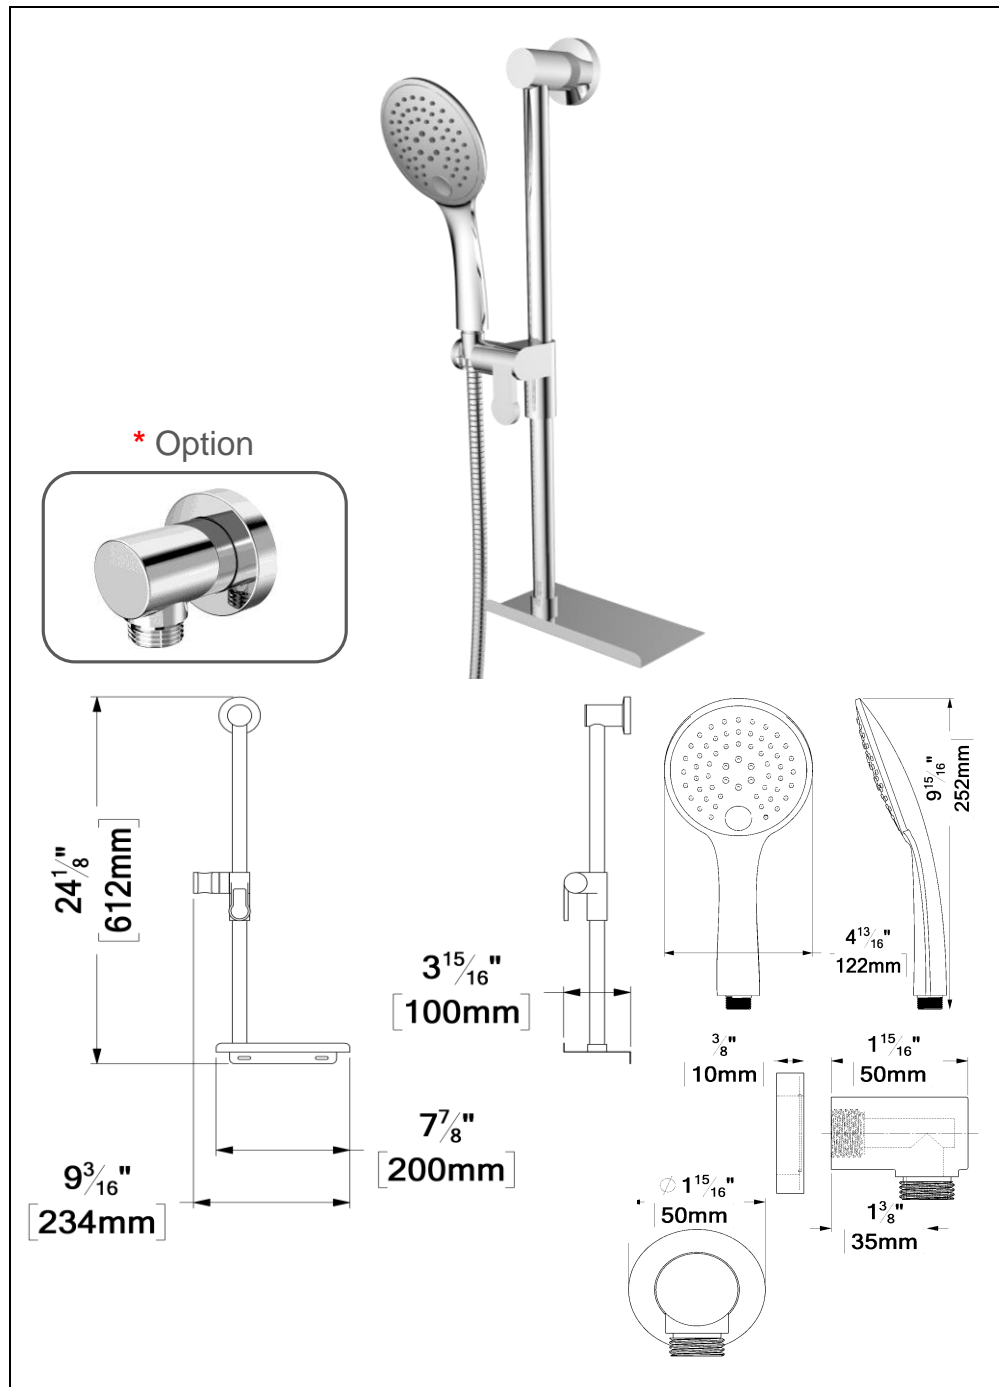

SSTS-08-R-XX

SPECIFICATION

- Shower head stainless steel
- AirBoost technology (30% more pressure)
- Dimensions: Dia. 20cm [8in]
- Thickness: 2mm
- 96 Anti-limestone silicone nozzle
- Inlet 1/2in female
- Flow rate: 7.6 L/min [2.0 gpm] @60psi
- Limited lifetime warranty

The product may vary slightly from its dimension and appearance.
 Les dimensions et l'aspect du produit peuvent varier légèrement de l'illustration

SA-603-XX

SPECIFICATION

- Shower arm wall-mounted solid brass
- Slip-fit installation
- Inlet 1/2in male NPT
- Limited lifetime warranty

SPÉCIFICATION

- Ensemble de rail de douche
- La tablette peut être installée à gauche ou à droite
- Coude en option
- Garantie à vie limitée

KRDT-3122-XX	* KRDT-31223-XX	Description
RD-31-T-XX	RD-31-T-XX	Rail de douche
HS-222-XX	HS-222-XX	Douchette
SSHE-150-XX	SSHE-150-XX	Boyau
N/A	HC-303-XX	Coude (Option)

The product may vary slightly from its dimension and appearance.
Les dimensions et l'aspect du produit peuvent varier légèrement de l'illustration

BS-305-XX

SPECIFICATION

- Spout
- Made of solid brass
- Slip-fit installation
- Flow rate: 25L/min [6.6 gpm] @60psi
- Inlet 1/2in male NPT
- Limited lifetime warranty