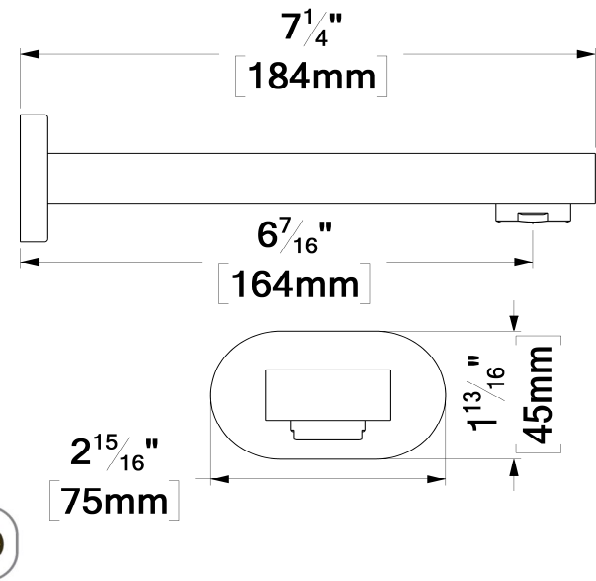

BS-305-XX

SPECIFICATION

- Spout
- Made of solid brass
- Slip-fit installation
- Flow rate: 25L/min [6.6 gpm] @60psi
- Inlet 1/2in male NPT
- Limited lifetime warranty

FINISHES AVAILABLE

- Refer to the catalog for available finishes

CERTIFICATION

- ASME 112.118.1 / CSA B125.1

For more information about the product or before proceeding to any installation please consult the guide.

Products covered by a limited lifetime warranty against all manufacturing defects.

SPÉCIFICATION

- Bec de bain
- Fabriqué en laiton massif
- Installation Slip-fit
- Débit: 25L/min [6.6 gpm] @60psi
- Connexion 1/2" mâle NPT

FINIS DISPONIBLE

Se référer au catalogue pour les finis disponible

CERTIFICATION

- ASME 112.118.1 / CSA B125.1

Pour plus d'information sur le produit ou avant de procéder à toute installation veuillez consulter le guide.

Produits couverts par une garantie à vie limitée contre tout défaut de fabrication.

The product may vary slightly from its dimension and appearance.
Les dimensions et l'aspect du produit peuvent varier légèrement de l'illustration