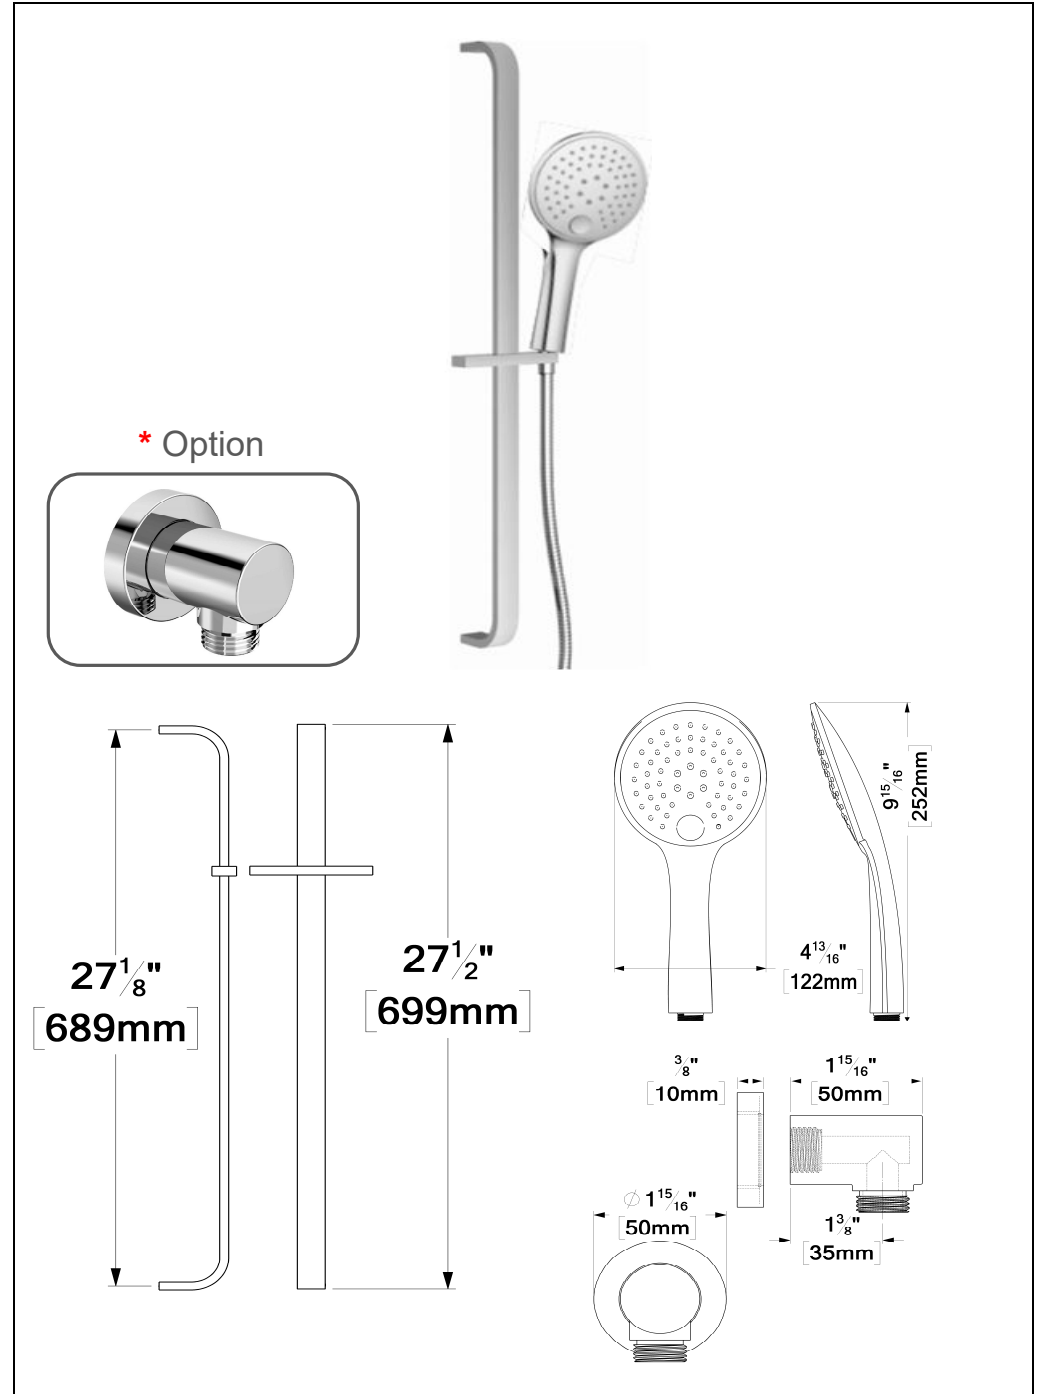

### SPECIFICATION

- Shower head ceiling stainless steel
- Waterfall
- Anti-limestone silicone nozzles
- Shower head flow rate: 9.5L/min [2.5 gpm] @60psi
- Waterfall flow rate: 9.5L/min [2.5 gpm] @60psi
- Inlet ½in female
- Limited lifetime warranty
- LED lights (6x) powered with turbine generator when the shower head is working (without electricity)
- 5 years warranty on lighting system

The product may vary slightly from its dimension and appearance.  
 Les dimensions et l'aspect du produit peuvent varier légèrement de l'illustration