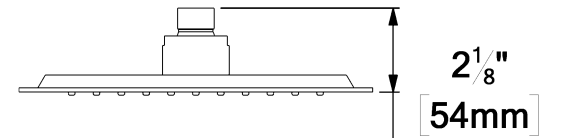

The product may vary slightly from its dimension and appearance.
Les dimensions et l'aspect du produit peuvent varier légèrement de l'illustration