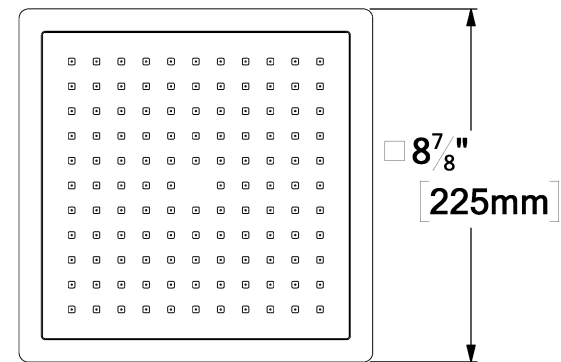

PVTS-09-S-XX

SPECIFICATION

- Shower head PVC
- Dimensions: 23cm x 23cm [9x9in]
- Thickness: 10mm
- 121 Anti-limestone silicone nozzle
- Inlet ½in female
- Flow rate: 9.5L/min [2.5 gpm] @60psi
- Limited lifetime warranty

FINISHES AVAILABLE

- Refer to the catalog for available finishes

CERTIFICATION

- ASME 112.118.1 / CSA B125.1

For more information about the product or before proceeding to any installation please consult the guide.

Products covered by a limited lifetime warranty against all manufacturing defects.

SPÉCIFICATION

- Tête de douche en PVC
- Dimensions: 23cm x 23cm [9x9po]
- Épaisseur: 10mm
- 121 buses en silicone anti-calcaire
- Connexion ½po femelle
- Garantie à vie limitée

FINIS DISPONIBLE

Se référer au catalogue pour les finis disponible

CERTIFICATION

ASME 112.118.1 / CSA B125.1

Pour plus d'information sur le produit ou avant de procéder à toute installation veuillez consulter le guide.

Produits couverts par une garantie à vie limitée contre tout défaut de fabrication.

The product may vary slightly from its dimension and appearance.
Les dimensions et l'aspect du produit peuvent varier légèrement de l'illustration