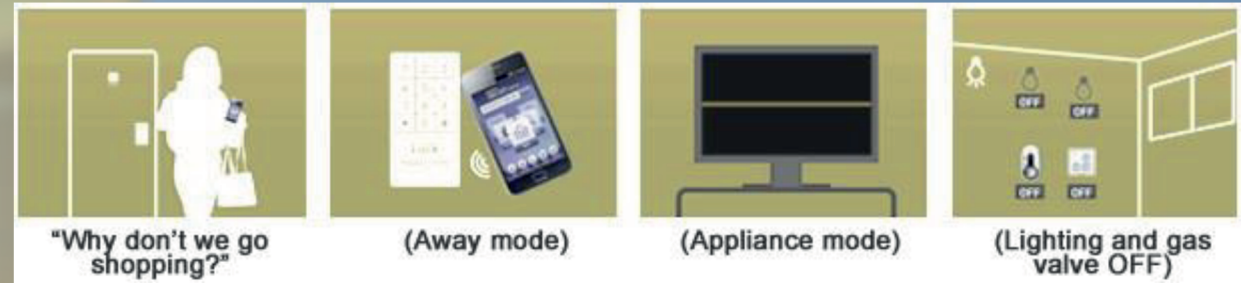

Away mode set up