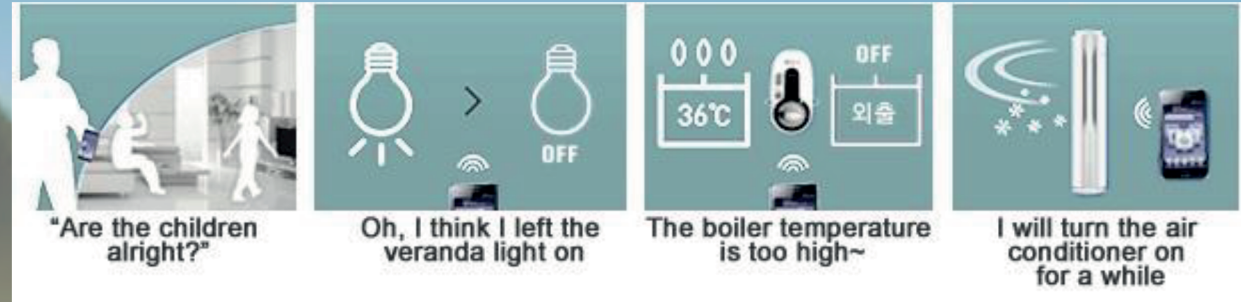

Smart & Secure i.Home

Monitoring and control