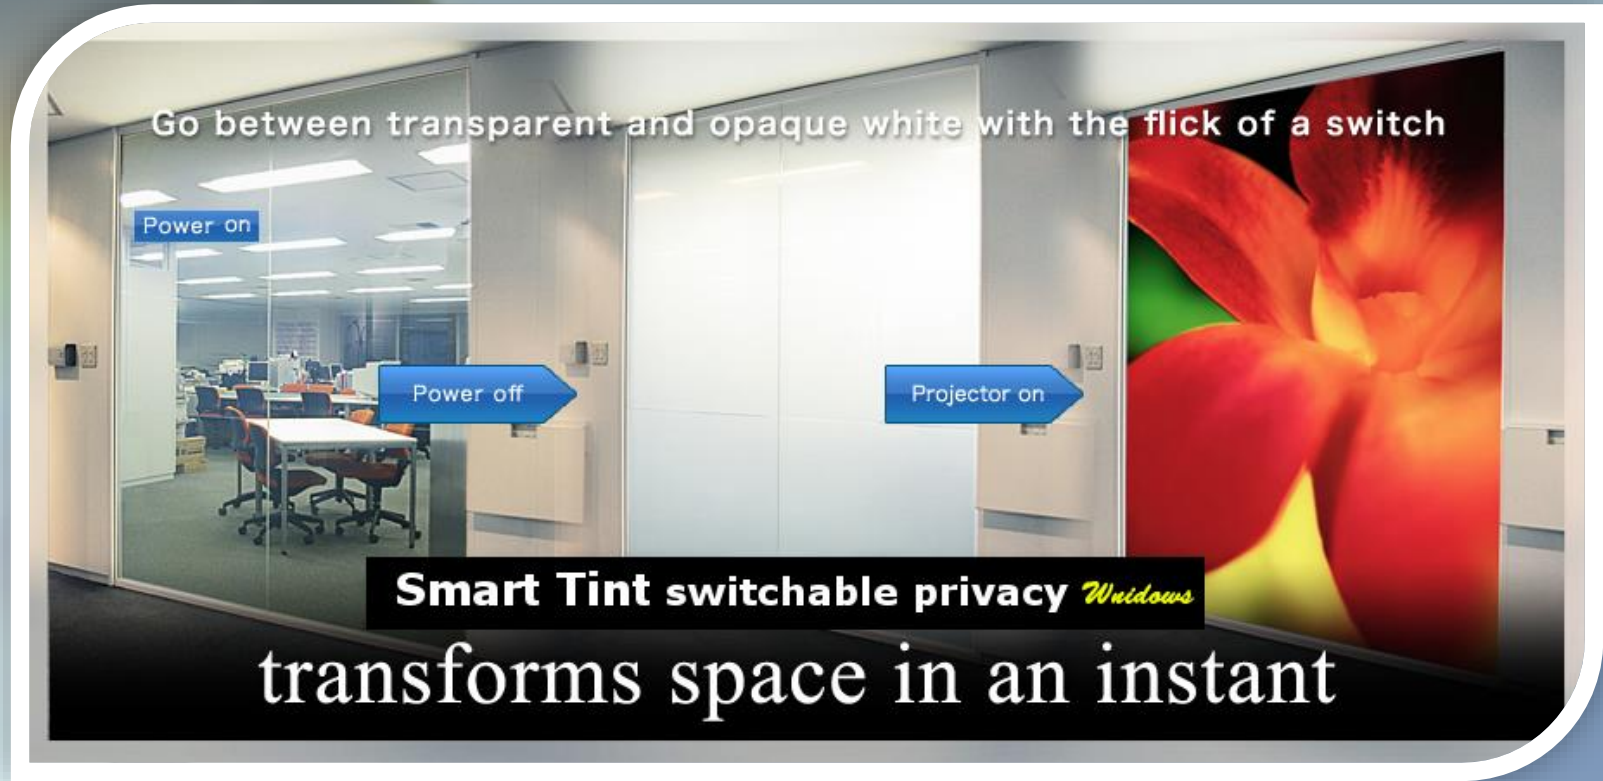

## Smart Home

Your i.Home Knows your moods, by using the technologies around you, helping you to happy life.

## *Smart Light*

*While the LED revolution may be over, the story of intelligent lighting is just beginning.*

*Homes who integrate sensing, networking and control into software-based platforms will lead the way.*

*Solar Panels technology*

## Electric Privacy Glass The #1 Provider of Electric Privacy Glass That Changes Tint From Clear to Opaque Instantly

Smart windows smooth glass surface. Easily control your windows switchable from clear to frosted (opaque) with the click of a button or command from your smart phone. Smart window switchable privacy is private frosted and opaque when powered off and transparent clear when powered on.