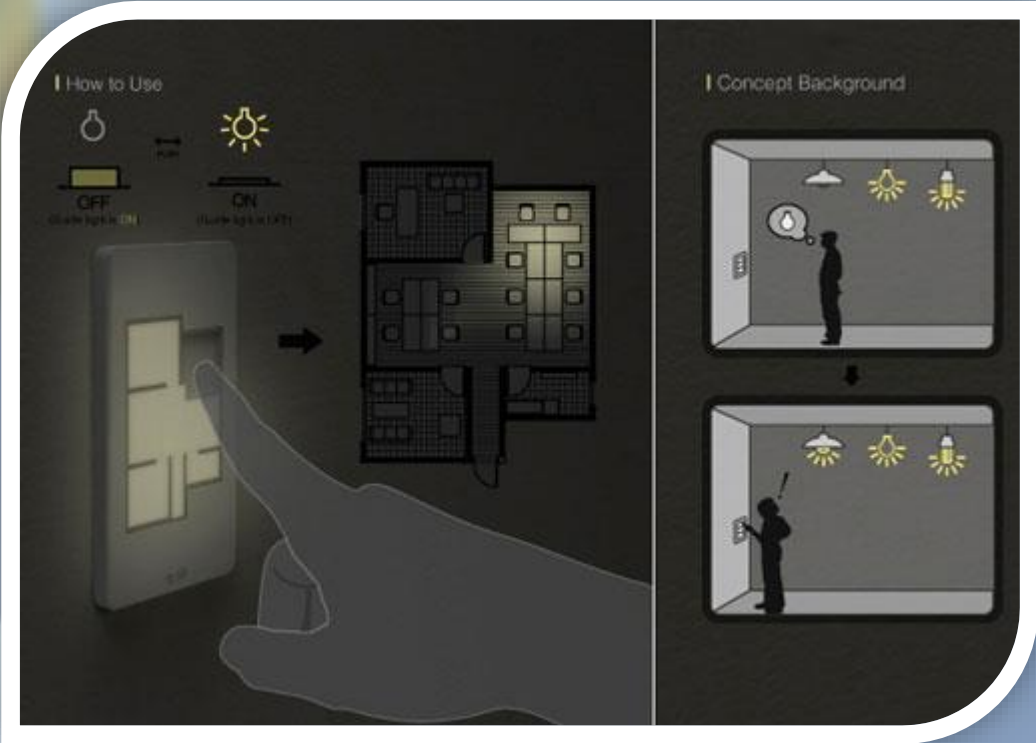

## Transparent TV

The transparent tv designed by Michael Friebe is a marvellous piece of technology that combines conventional LCD and the latest TOLED display technology. This allows to create non-transparent / solid moving pictures with rich colour reproduction and full contrast range from solid black to pristine white.

### Floor Plan Light switch

Have you ever had a problem with forgetting which light switch stands for what light? Taewon Hwang came with the great idea of creating a master light switch with a simple design that shows you what lights you are turning on or off.