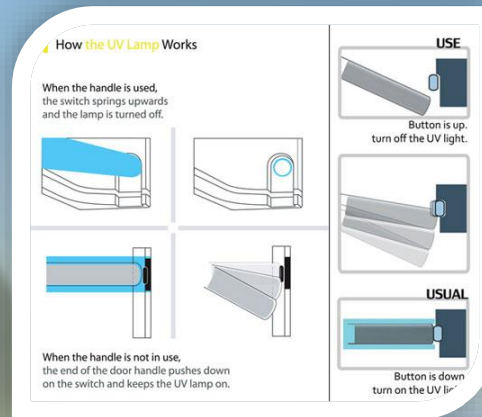

### Floor Plan Light switch

Have you ever had a problem with forgetting which light switch stands for what light? Taewon Hwang came with the great idea of creating a master light switch with a simple design that shows you what lights you are turning on or off.