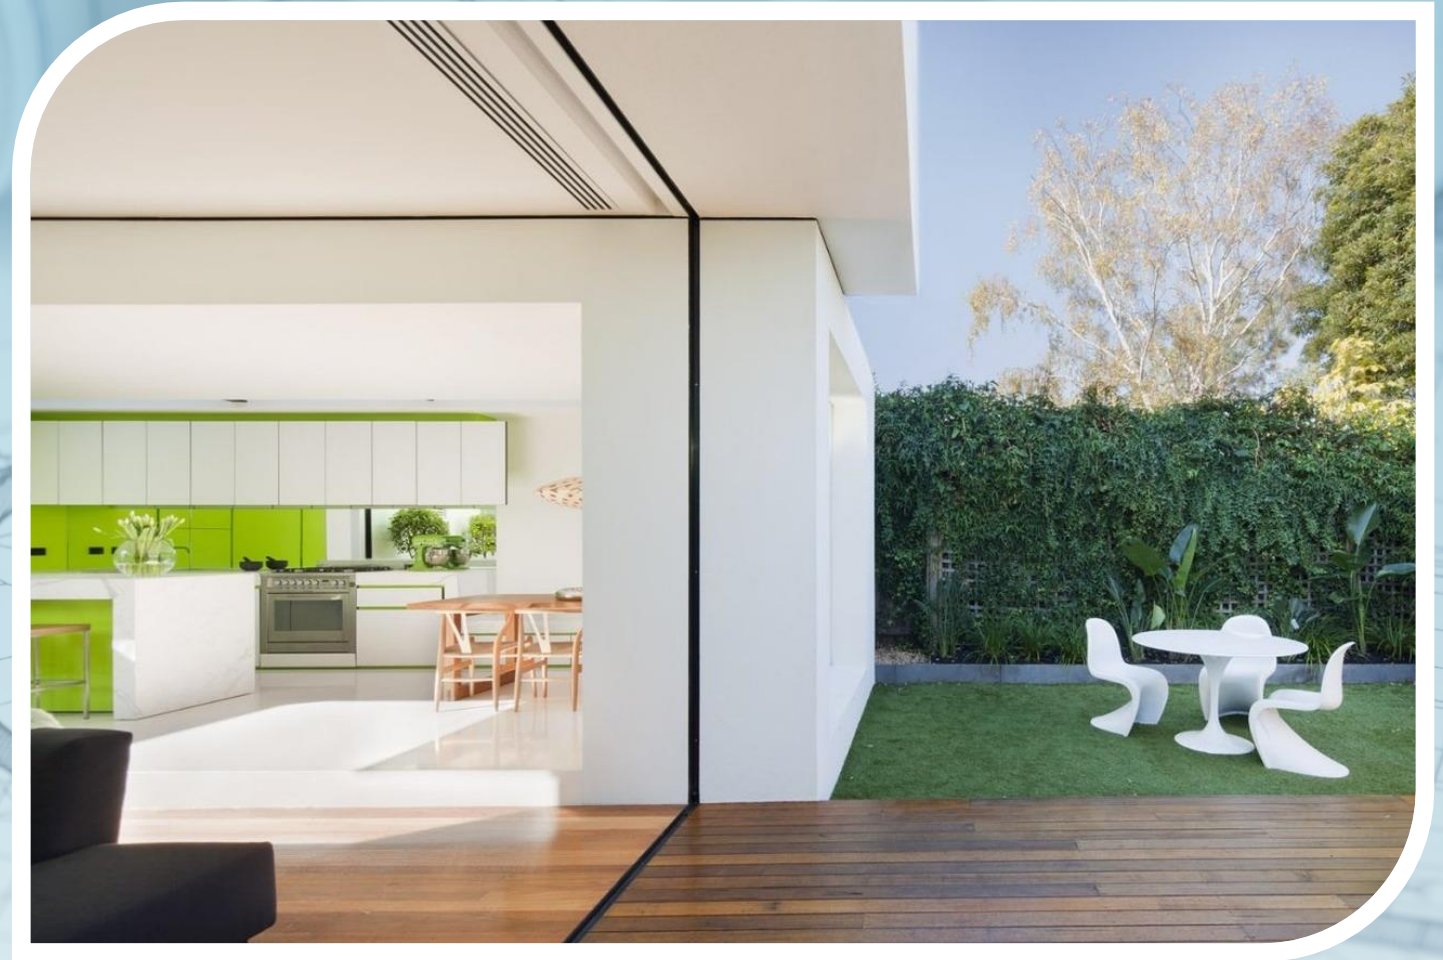

# Dinning room

- Spacious & pleasant
- Next to the kitchen
- Can seats 12 people easy
- Amply of natural light

# Patio

- Comfort, space & view all balanced to a dream home

## A PERSONAL OASIS

i.Home gives minimalism soul,  
i.Home have been built for the way you live today. An expansive research and technically perfected for a dream life, Jacuzzi with private sauna, and a private patio, are extensions of your home. A meditation garden, a fitness center, and a screening room are just moments from your bedroom. These spaces—all managed by an expertly trained staff—ensure that your residence is a place of rest, rejuvenation, and conviviality.