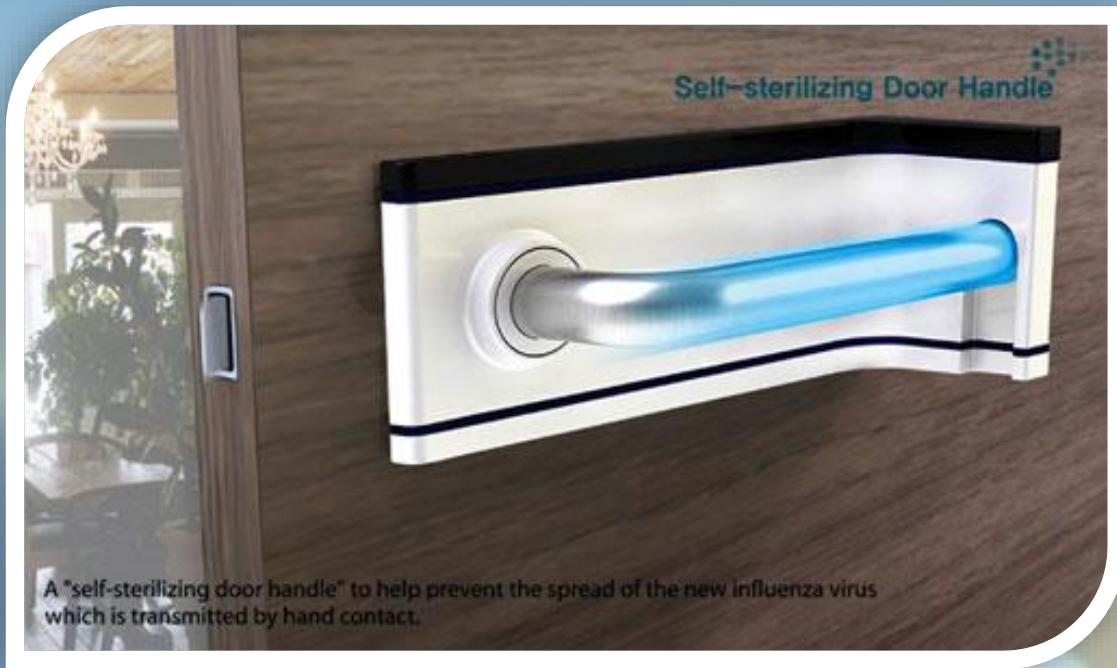

Problem

01 02

03 04 *However, hand washing is not a perfect solution.*

Recently, many lives were lost around the world due to the new H1N1 influenza. Governments worldwide are emphasizing the importance of hand washing as a method of personal hygiene to prevent the spread of the new influenza. In fact, most diseases are spread through hand contact and we can prevent many diseases simply by washing our hands thoroughly. The new influenza is no exception, and hand washing is very important. However, hand washing is not a perfect solution. Firstly, many people know that it is important to wash their hands, but they are often lazy about it. Secondly, even thoroughly washed hands become contaminated with germs with time or if we need to use an object that is shared by many people.

use

When the handle is not being used, the UV lamp continuously sterilizes it to maintain a clean condition.

The UV lamp turns off when the door handle is being used.

Door Handle With Self-sterilization System