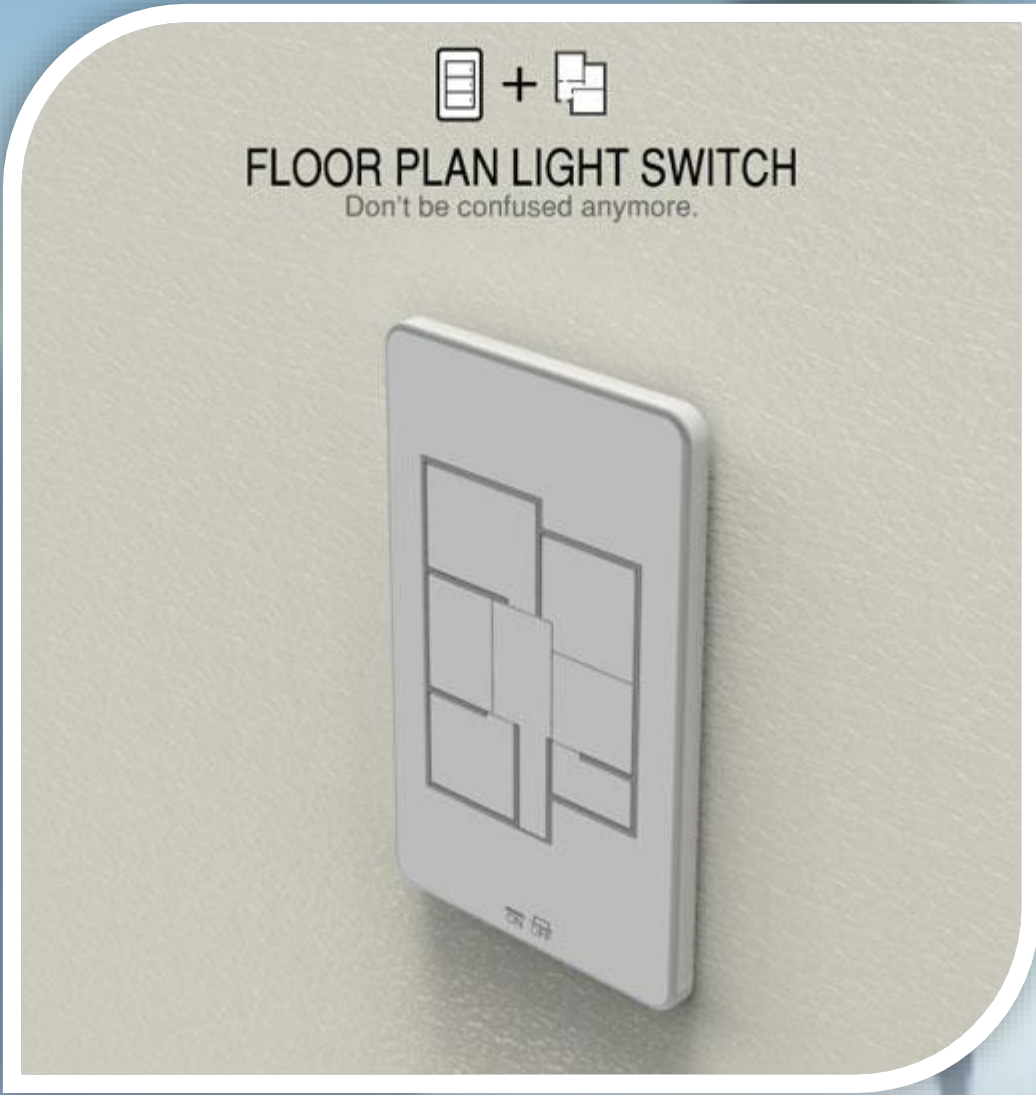

### Floor Plan Light switch

Have you ever had a problem with forgetting which light switch stands for what light? Taewon Hwang came with the great idea of creating a master light switch with a simple design that shows you what lights you are turning on or off.