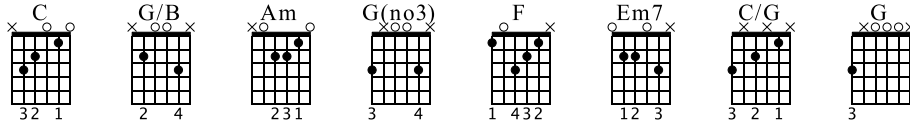

# Picking Piece #1

Standard tuning

♩ = 140

S-Gt

Chords: C, G/B, Am, G(no3)

*mf*  
*p i p p p*

Chords: F, Em7, C/G, G

Chords: C, G/B, Am, G(no3)

*p i p i p p*

13

The image shows a musical score for guitar, measures 13 through 16. The score is written in a system with two staves. The top staff is a treble clef staff containing a melody of eighth notes with rests. The bottom staff is a tablature staff with fret numbers (0, 1, 2, 3) and bar lines. The melody in measure 13 is: quarter rest, eighth note G4, quarter note A4, eighth note G4, quarter rest, eighth note G4, quarter note A4, eighth note G4, quarter rest. The tablature for measure 13 is: fret 1 on strings 1 and 2, fret 3 on strings 3 and 4, fret 1 on strings 5 and 6. Measure 14 has the same melody and tablature. Measure 15 has the same melody and tablature. Measure 16 has the same melody and tablature. The score ends with a double bar line and repeat dots.