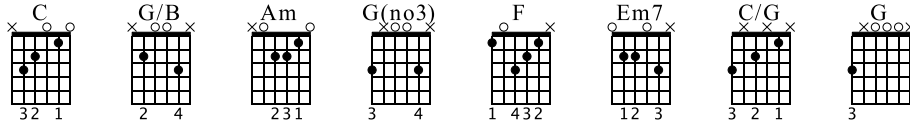

Picking Piece #1b

Standard tuning

♩ = 150

C G/B Am G(no3)

S-Gt

mf
i p i p p p i

TAB

F Em7 C/G G

1 1 0 0 3 3 3 3 0 0

Detailed description: The image shows a musical score for guitar. The top staff is in treble clef with a 7/8 time signature. It contains four measures of music, each starting with a 7-measure rest. The notes in the first measure are G4 (quarter), A4 (quarter), B4 (quarter), and C5 (half). The second measure has G4 (quarter), A4 (quarter), B4 (quarter), and C5 (half). The third measure has G4 (quarter), A4 (quarter), B4 (quarter), and C5 (half). The fourth measure has G4 (quarter), A4 (quarter), B4 (quarter), and C5 (half). The bottom staff is a guitar tablature with six lines. It contains four measures of tablature corresponding to the notes above. The first measure has fret numbers 1, 3, 3, 0, 2, 2, 1. The second measure has 3, 3, 0, 2, 2, 1. The third measure has 1, 3, 2, 2, 0, 3. The fourth measure has 3, 3, 0, 3, 0, 0. There are also some vertical lines and dots on the tablature staff.