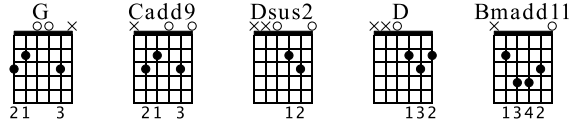

Picking Piece 12

Music by L.Dahlke

Standard tuning

♩ = 180

G

mf

Cadd9

Dsus2   **D**