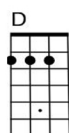

Ukulele Chord Sheet

“Knockin` on heavens door” (Bob Dylan)

Strumming:

Refrain

Knock, knock, knockin` on heavens door

Knock, knock, knockin` on heavens door

Strophe

1. Mama take this badge off of me