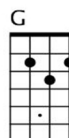

1. Mama take this badge off of me

2. *Mama, put my guns in the ground*

1. I can`t use it anymore

2. *I can`t shoot them anymore*