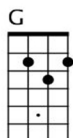

Ukulele Chord Sheet

“Knockin` on heavens door” (Bob Dylan)

Strumming:

Refrain

Knock, knock, knockin` on heavens door

Knock, knock, knockin` on heavens door

Strophe

1. Mama take this badge off of me

2. *Mama, put my guns in the ground*

1. I can`t use it anymore

2. *I can`t shoot them anymore*

1. It`s getting dark, too dark to see

2. *That long black cloud is comin` down*

1. I feel i`m knockin` on heavens door