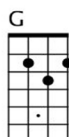

Ukulele Chord Sheet

“Knockin` on heavens door” (Bob Dylan)

Strumming:

Refrain

Knock, knock, knockin` on heavens door

Knock, knock, knockin` on heavens door

Strophe

1. Mama take this badge off of me

2. *Mama, put my guns in the ground*

1. I can`t use it anymore

2. *I can`t shoot them anymore*

1. It`s getting dark, too dark to see

2. *That long black cloud is comin` down*

1. I feel i`m knockin` on heavens door

2. *I feel i`m knockin` on heavens door*