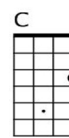

Ukulele Chord Sheet

“Knockin` on heavens door” (Bob Dylan)

Strumming:

Refrain

Knock, knock, knockin` on heavens door

Knock, knock, knockin` on heavens door

Strophe

1. Mama take this badge off of me