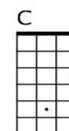

1. Mama take this badge off of me

2. *Mama, put my guns in the ground*

1. I can`t use it anymore

2. *I can`t shoot them anymore*