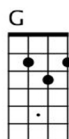

Ukulele Chord Sheet

“Knockin` on heavens door” (Bob Dylan)

Strumming:

Refrain

Knock, knock, knockin` on heavens door

Knock, knock, knockin` on heavens door

Strophe

1. Mama take this badge off of me

2. *Mama, put my guns in the ground*

1. I can`t use it anymore

2. *I can`t shoot them anymore*

1. It`s getting dark, too dark to see

2. *That long black cloud is comin` down*

1. I feel i`m knockin` on heavens door