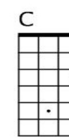

Ukulele Chord Sheet

“Knockin` on heavens door” (Bob Dylan)

Strumming:

Refrain

Knock, knock, knockin` on heavens door

Knock, knock, knockin` on heavens door

Strophe

1. Mama take this badge off of me