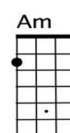

Ukulele Chord Sheet

“Knockin` on heavens door” (Bob Dylan)

Strumming:

Refrain

Knock, knock, knockin` on heavens door

Knock, knock, knockin` on heavens door

Strophe

1. Mama take this badge off of me