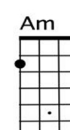

Ukulele Chord Sheet

“Knockin` on heavens door” (Bob Dylan)

Strumming:

Refrain

Knock, knock, knockin` on heavens door

Knock, knock, knockin` on heavens door

Strophe

1. Mama take this badge off of me

2. *Mama, put my guns in the ground*

1. I can`t use it anymore

2. *I can`t shoot them anymore*

1. It`s getting dark, too dark to see

2. *That long black cloud is comin` down*

1. I feel i`m knockin` on heavens door

2. *I feel i`m knockin` on heavens door*