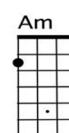

Ukulele Chord Sheet

“Knockin` on heavens door” (Bob Dylan)

Strumming:

Refrain

Knock, knock, knockin` on heavens door

Knock, knock, knockin` on heavens door

Strophe

1. Mama take this badge off of me