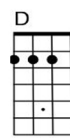

Ukulele Chord Sheet

“Knockin` on heavens door” (Bob Dylan)

Strumming:

Refrain

Knock, knock, knockin` on heavens door

Knock, knock, knockin` on heavens door

Strophe

1. Mama take this badge off of me