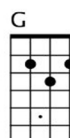

Ukulele Chord Sheet

“Knockin` on heavens door” (Bob Dylan)

Strumming:

Refrain

Knock, knock, knockin` on heavens door

Knock, knock, knockin` on heavens door

Strophe

1. Mama take this badge off of me

2. *Mama, put my guns in the ground*

1. I can`t use it anymore

2. *I can`t shoot them anymore*

1. It`s getting dark, too dark to see

2. *That long black cloud is comin` down*

1. I feel i`m knockin` on heavens door