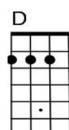

Ukulele Chord Sheet

“Knockin` on heavens door” (Bob Dylan)

Strumming:

Refrain

Knock, knock, knockin` on heavens door

Knock, knock, knockin` on heavens door

Strophe

1. Mama take this badge off of me

2. *Mama, put my guns in the ground*

1. I can`t use it anymore

2. *I can`t shoot them anymore*

1. It`s getting dark, too dark to see

2. *That long black cloud is comin` down*

1. I feel i`m knockin` on heavens door