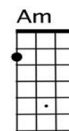

Ukulele Chord Sheet

“Knockin` on heavens door” (Bob Dylan)

Strumming:

Refrain

Knock, knock, knockin` on heavens door

Knock, knock, knockin` on heavens door

Strophe

1. Mama take this badge off of me