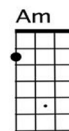

Ukulele Chord Sheet

“Knockin` on heavens door” (Bob Dylan)

Strumming:

Refrain

Knock, knock, knockin` on heavens door

Knock, knock, knockin` on heavens door

Strophe

1. Mama take this badge off of me