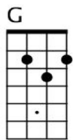

Ukulele Chord Sheet

“Knockin` on heavens door” (Bob Dylan)

Strumming:

Refrain

Knock, knock, knockin` on heavens door

Knock, knock, knockin` on heavens door

Strophe

1. Mama take this badge off of me

2. *Mama, put my guns in the ground*

1. I can`t use it anymore

2. *I can`t shoot them anymore*

1. It`s getting dark, too dark to see

2. *That long black cloud is comin` down*

1. I feel i`m knockin` on heavens door