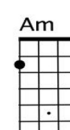

Ukulele Chord Sheet

“Knockin` on heavens door” (Bob Dylan)

Strumming:

Refrain

Knock, knock, knockin` on heavens door

Knock, knock, knockin` on heavens door

Strophe

1. Mama take this badge off of me

2. *Mama, put my guns in the ground*

1. I can`t use it anymore

2. *I can`t shoot them anymore*

1. It`s getting dark, too dark to see

2. *That long black cloud is comin` down*

1. I feel i`m knockin` on heavens door