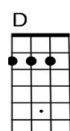

Ukulele Chord Sheet

“Knockin` on heavens door” (Bob Dylan)

Strumming:

Refrain

Knock, knock, knockin` on heavens door

Knock, knock, knockin` on heavens door

Strophe

1. Mama take this badge off of me

2. *Mama, put my guns in the ground*

1. I can`t use it anymore

2. *I can`t shoot them anymore*

1. It`s getting dark, too dark to see

2. *That long black cloud is comin` down*

1. I feel i`m knockin` on heavens door