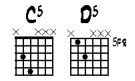

DREAM WARRIORS

AS PLAYED BY GEORGE LYNCH
TRANSCR.: HAIKO HEINZ

Musical notation for measures 1-7. The guitar part is labeled "CLEAN".

Measures 1-7: Treble clef, 4/4 time. Bass clef: 0, 10-7, 9-7, 9-7, 10-7, 9-7, 5-5, 5-7, 7-7, 7-5, 10-7, 9-7, 9-7.

Musical notation for measures 8-13. The guitar part is labeled "DISTORTED".

8 MAIN RIFF

Chord diagrams: C⁵, D⁵, E⁵/A, F⁵/A, E⁵/A.

Measures 8-13: Treble clef, 4/4 time. Bass clef: 10-7, 9-7, 9-7, 5-3, 5-3, 7-7, 7-5, 7-5, 4-2, 4-2, 5-3, 5-3, 4-2, 4-2, 0-0-0-0-0-0-0-0, 0-0-0-0-0-0-0-0, 0-0-0-0-0-0-0-0, 0-0-0-0-0-0-0-X-X.

Musical notation for measures 14-19. The guitar part is labeled "CLEAN, MAIN RIFF THROUGHOUT".

14

Chord diagrams: C⁵, D⁵, E⁵/A, F⁵/A, E⁵/A, C⁵, D⁵.

Measures 14-19: Treble clef, 4/4 time. Bass clef: 5-3, 7-7, 5-5, 4-2, 4-2, 5-3, 5-3, 4-2, 4-2, 0-0-0-0-0-0-0-0, 0-0-0-0-0-0-0-0, 0-0-0-0-0-0-0-X-X, 5-3, 7-7, 5-5, 0-2, 5-0, 5-2.

Musical notation for measures 20-23.

Measures 20-23: Treble clef, 4/4 time. Bass clef: 0-3-5-0-5-3, 0-2-5-0-5-2, 3-2-0-5-5-0-4-5.

23