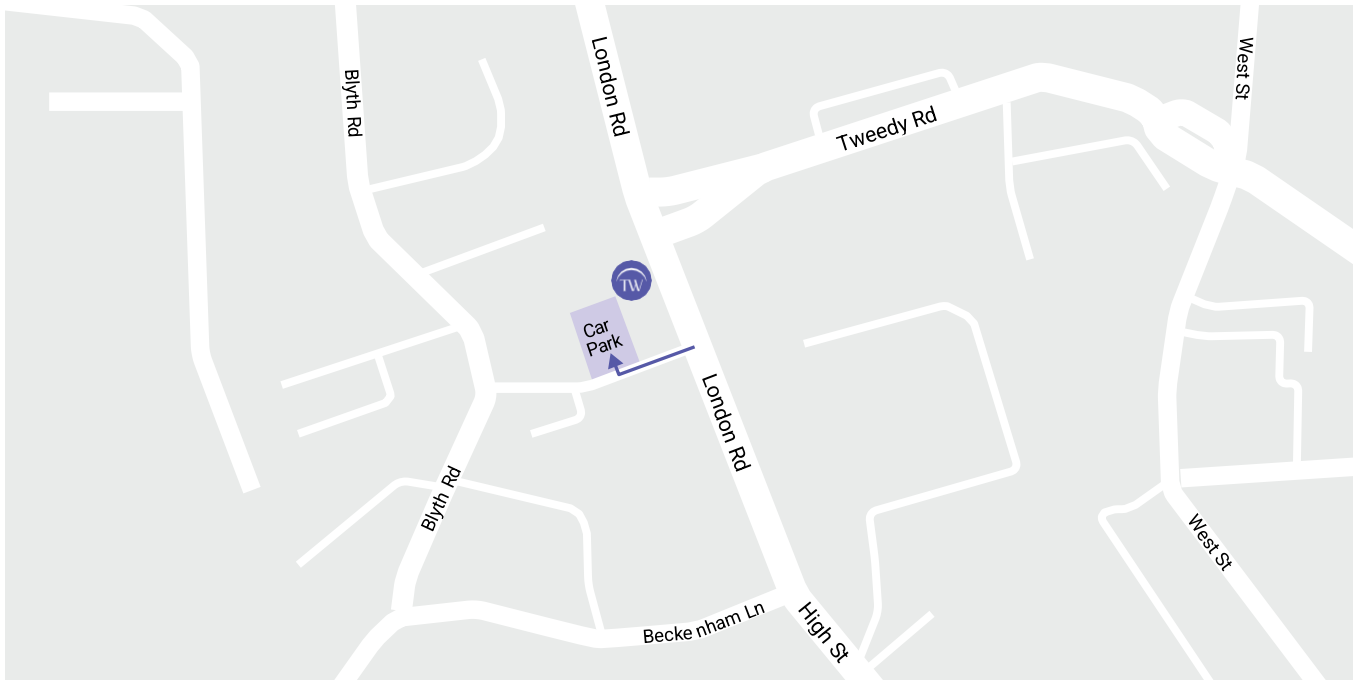

How to find us...

Bromley (Head Office)

T Bromley
15 - 17 London Road
Bromley BR1 1DE
UK

T +44 (0)20 8290 0440
F +44 (0)20 8464 5282
DX 119600 Bromley 8

Opening hours

8.30am – 6pm
Monday – Friday (office)
7am-9pm
Monday - Saturday (phone lines)

Directions

Train stations

Bromley North 0.2 miles, Bromley South 0.4 miles.

Bus routes

126, 208, 227, 261, 314, 336, 354, 358.

Parking

Client parking is available behind T Bromley, the car park can be accessed via Blyth Road. If accessing Blyth Road from London Road, drive up to the electric gate on the right and use the intercom to ring through to reception. If accessing Blyth Road from Beckenham Lane, take the second right and the electric gate will be on your left.