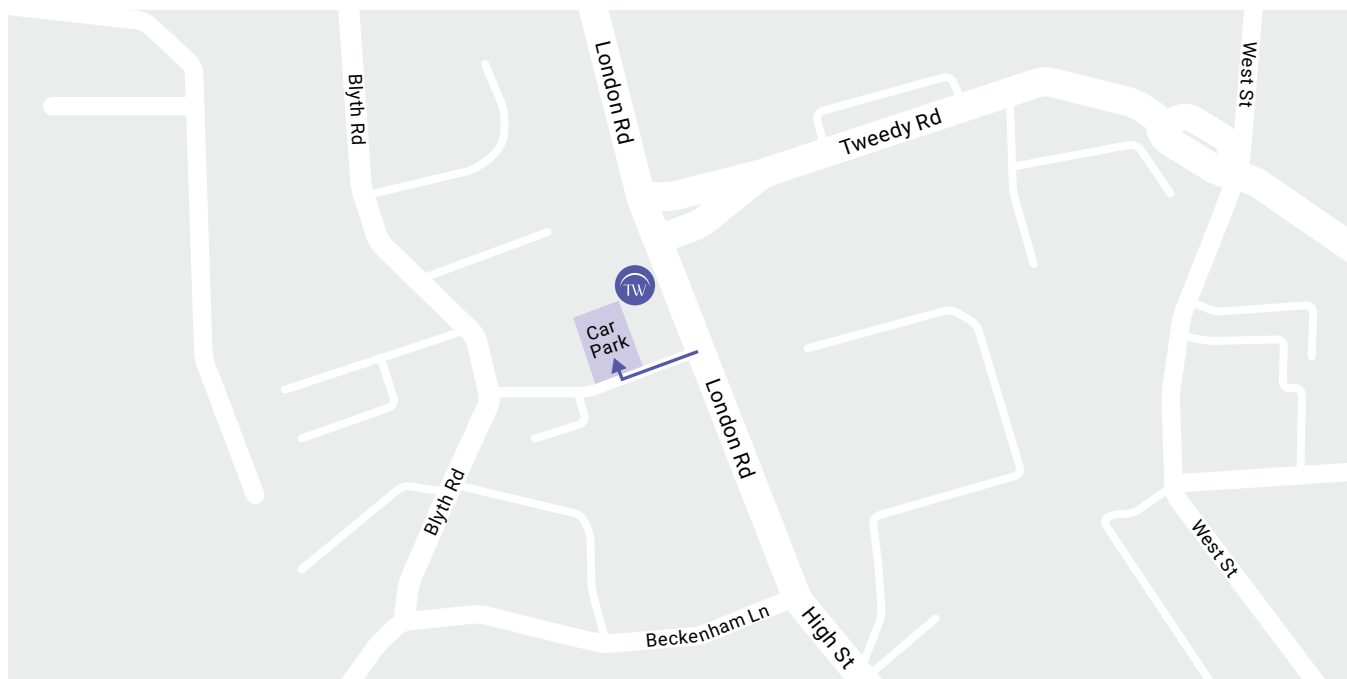

How to find us...

Bromley (Head Office)

T Bromley
15 - 17 London Road
Bromley BR1 1DE
UK

T +44 (0)20 8290 0440
F +44 (0)20 8464 5282
DX 119600 Bromley 8

Opening hours

8.30am – 6pm
Monday – Friday (office)
7am-9pm
Monday - Saturday (phone lines)

Directions

Train stations Bromley North 0.2 miles, Bromley South 0.4 miles.

Bus routes 126, 208, 227, 261, 314, 336, 354, 358.

Parking Client parking is available behind T Bromley, the car park can be accessed via Blyth Road. If accessing Blyth Road from London Road, drive up to the wooden electric gate on the right and use the intercom to ring through to reception. If accessing Blyth Road from Beckenham Lane, take the second right and the wooden gate will be on your left.