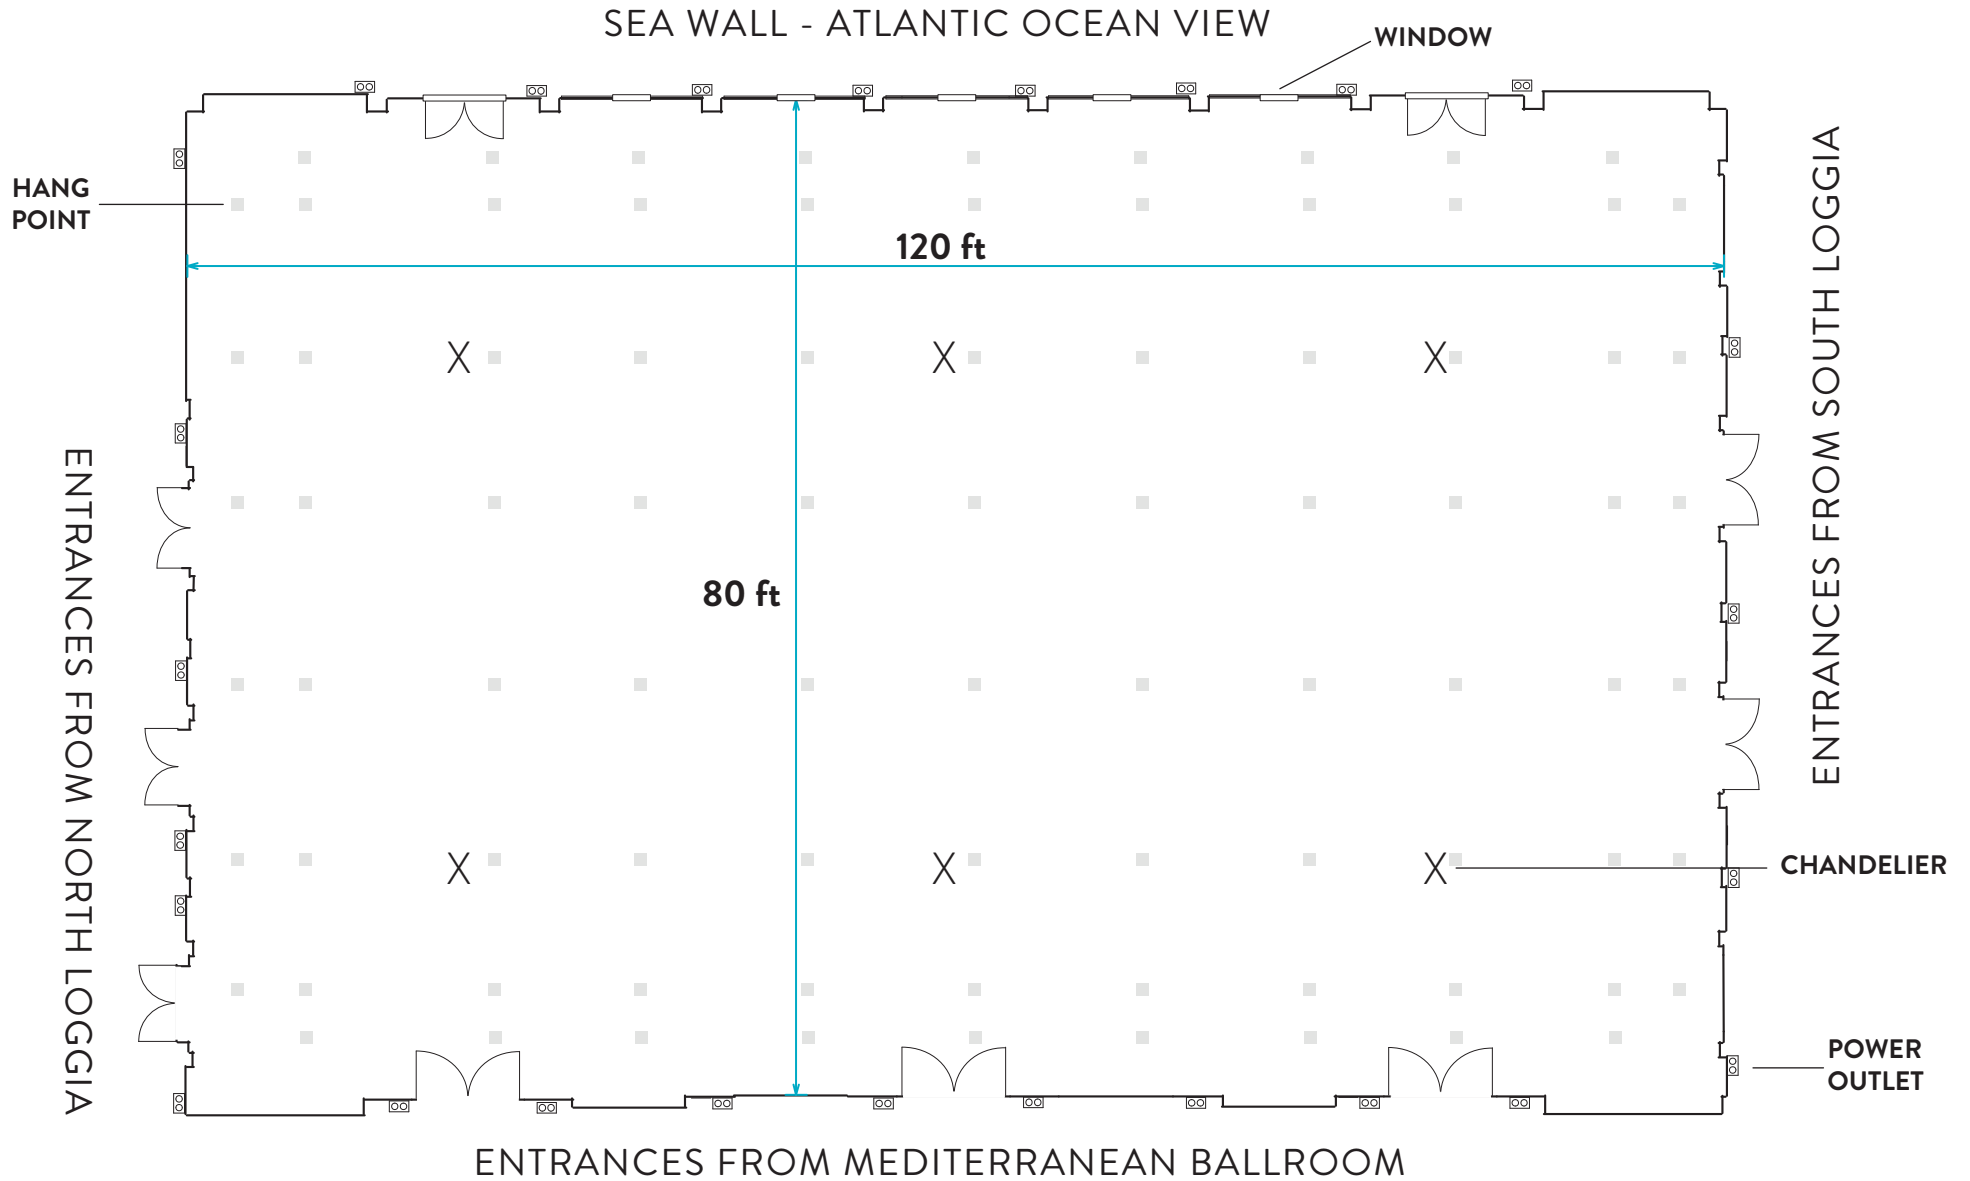

VENETIAN BALLROOM

THE BREAKERS PALM BEACH

DIM. (LxW)	SQ. FT.	HEIGHT	SCHOOL	THEATRE	BANQUET	RECEPT.	BOOTHS
120' x 80'	9,600	24'	550	1,100	700	1,400	60