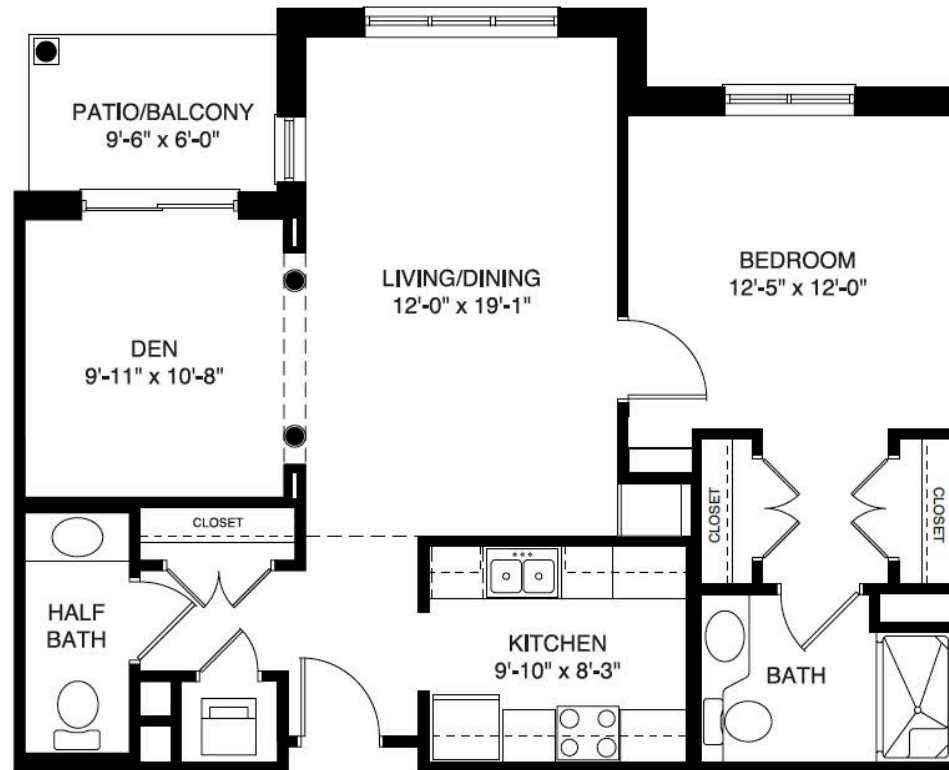

The Glebe

Blue Ridge Living

Room sizes, layout, etc. may vary based on the building configuration.

Allegheny

1 Bedroom / 1 Bath / Living / Dining Room
739 Sq. Ft.

The Glebe

Blue Ridge Living

Room sizes, layout, etc. may vary based on the building configuration.

Blue Ridge

1 Bedroom / 1.5 Baths / Den
947 Sq. Ft.

The Glebe

Blue Ridge Living

Room sizes, layout, etc. may vary based on the building configuration.

Catawba

2 Bedrooms / 2 Baths

1111 Sq. Ft.

The Glebe

Blue Ridge Living

Room sizes, layout, etc. may vary based on the building configuration.

Draper

2 Bedrooms / 2 Baths / Corner
1176 Sq. Ft.

The Glebe

Blue Ridge Living

Room sizes, layout, etc. may vary based on the building configuration.

Elliston

2 Bedrooms / 2 Baths /
Den / Dining Room
1347 Sq. Ft.

Elliston Deluxe

2 Bedrooms / 2 Baths /
Den / Dining Room
1411 Sq. Ft.

The Glebe

Blue Ridge Living

Room sizes, layout, etc. may vary based on the building configuration.