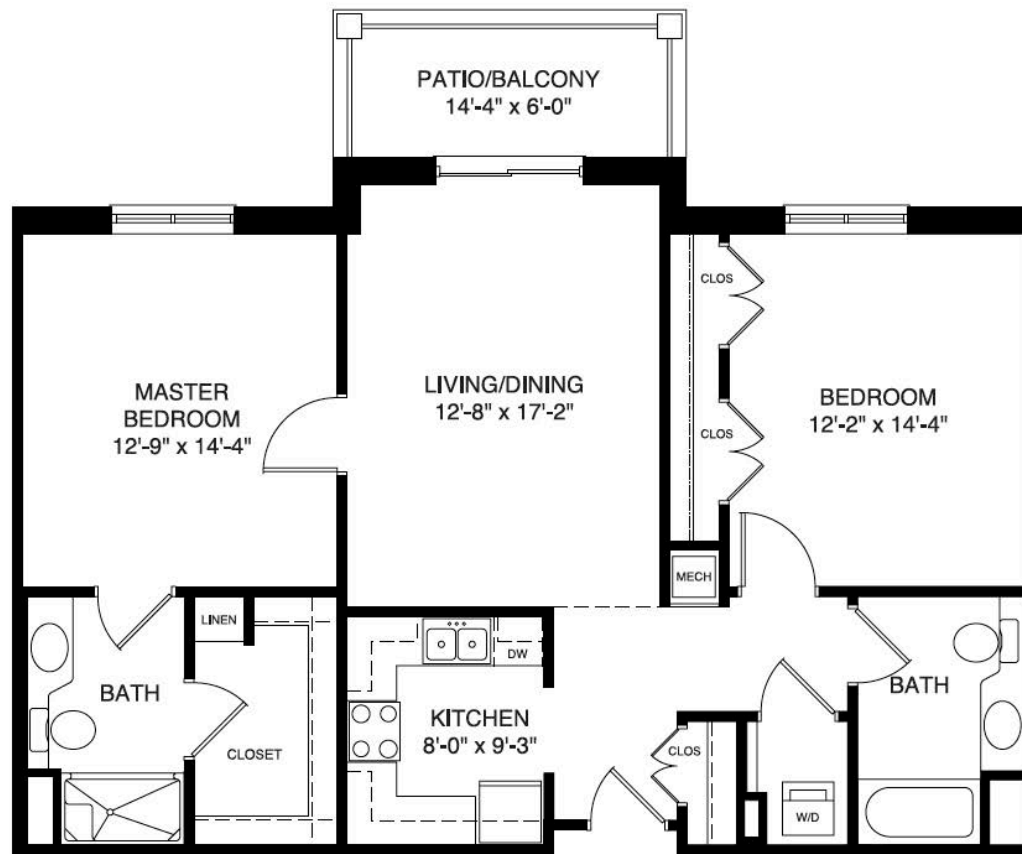

The Glebe

Blue Ridge Living

Room sizes, layout, etc. may vary based on the building configuration.

Allegheny

1 Bedroom / 1 Bath / Living / Dining Room
739 Sq. Ft.

The Glebe

Blue Ridge Living

Room sizes, layout, etc. may vary based on the building configuration.

Blue Ridge

1 Bedroom / 1.5 Baths / Den
947 Sq. Ft.

The Glebe

Blue Ridge Living

Room sizes, layout, etc. may vary based on the building configuration.

Catawba

2 Bedrooms / 2 Baths

1111 Sq. Ft.

The Glebe

Blue Ridge Living

Room sizes, layout, etc. may vary based on the building configuration.

Draper

2 Bedrooms / 2 Baths / Corner
1176 Sq. Ft.

The Glebe

Blue Ridge Living

Room sizes, layout, etc. may vary based on the building configuration.

Elliston

2 Bedrooms / 2 Baths /
Den / Dining Room
1347 Sq. Ft.

Elliston Deluxe

2 Bedrooms / 2 Baths /
Den / Dining Room
1411 Sq. Ft.

The Glebe

Blue Ridge Living

Room sizes, layout, etc. may vary based on the building configuration.