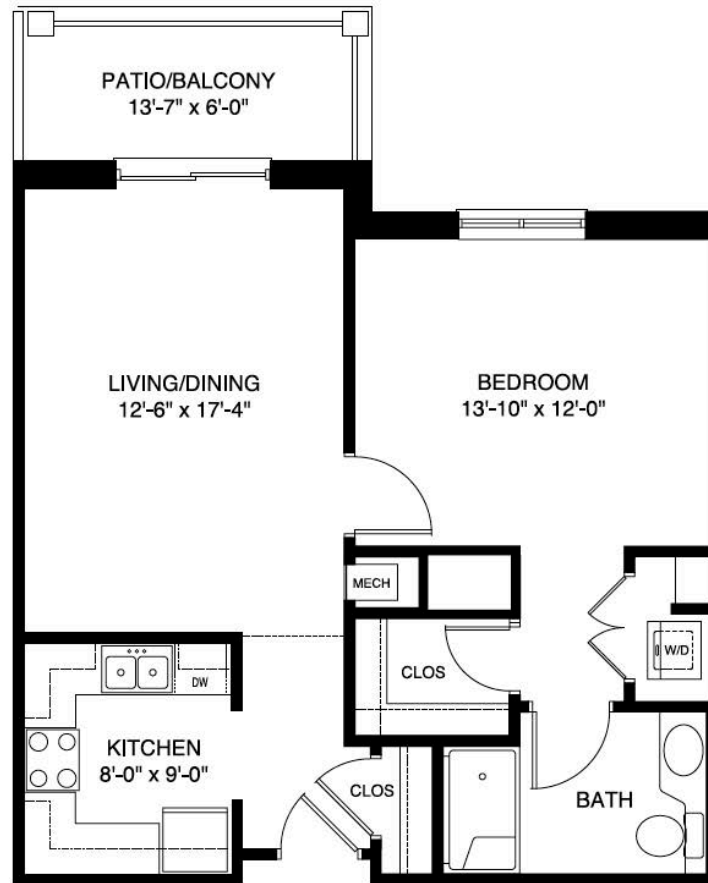

The Glebe

Blue Ridge Living

Room sizes, layout, etc. may vary based on the building configuration.

Allegheny

1 Bedroom / 1 Bath / Living / Dining Room
739 Sq. Ft.

The Glebe

Blue Ridge Living

Room sizes, layout, etc. may vary based on the building configuration.

Blue Ridge

1 Bedroom / 1.5 Baths / Den
947 Sq. Ft.

The Glebe

Blue Ridge Living

Room sizes, layout, etc. may vary based on the building configuration.

Catawba

2 Bedrooms / 2 Baths

1111 Sq. Ft.

The Glebe

Blue Ridge Living

Room sizes, layout, etc. may vary based on the building configuration.

Draper

2 Bedrooms / 2 Baths / Corner
1176 Sq. Ft.

The Glebe

Blue Ridge Living

Room sizes, layout, etc. may vary based on the building configuration.

Elliston

2 Bedrooms / 2 Baths /
Den / Dining Room
1347 Sq. Ft.

Elliston Deluxe

2 Bedrooms / 2 Baths /
Den / Dining Room
1411 Sq. Ft.

The Glebe

Blue Ridge Living

Room sizes, layout, etc. may vary based on the building configuration.