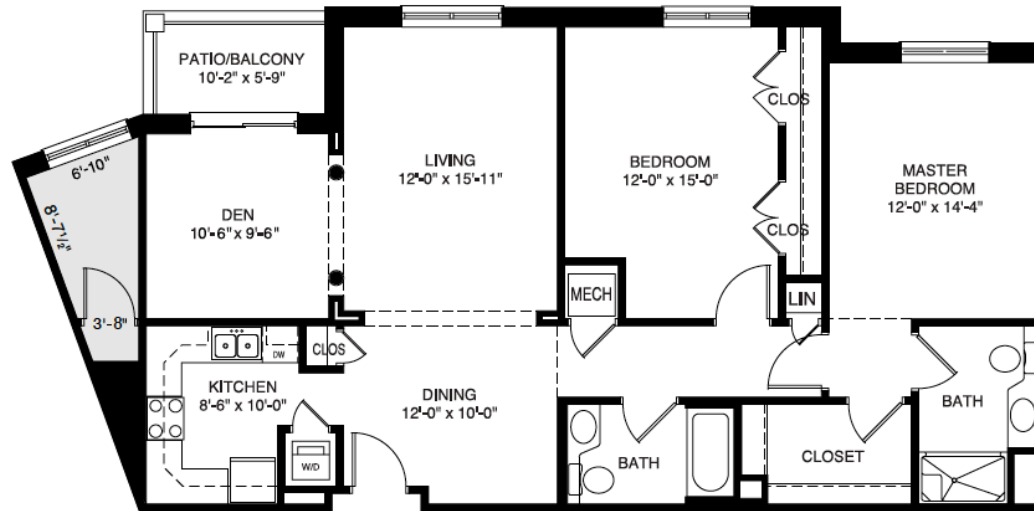

Blue Ridge

1 Bedroom / 1.5 Baths / Den
947 Sq. Ft.

The Glebe

Blue Ridge Living

Room sizes, layout, etc. may vary based on the building configuration.

Catawba

2 Bedrooms / 2 Baths

1111 Sq. Ft.

The Glebe

Blue Ridge Living

Room sizes, layout, etc. may vary based on the building configuration.

Draper

2 Bedrooms / 2 Baths / Corner
1176 Sq. Ft.

The Glebe

Blue Ridge Living

Room sizes, layout, etc. may vary based on the building configuration.

Elliston

2 Bedrooms / 2 Baths /
Den / Dining Room
1347 Sq. Ft.

Elliston Deluxe

2 Bedrooms / 2 Baths /
Den / Dining Room
1411 Sq. Ft.

The Glebe

Blue Ridge Living

Room sizes, layout, etc. may vary based on the building configuration.

Fincastle

2 Bedrooms / 2 Baths / Den / Dining Room
1555 Sq. Ft.