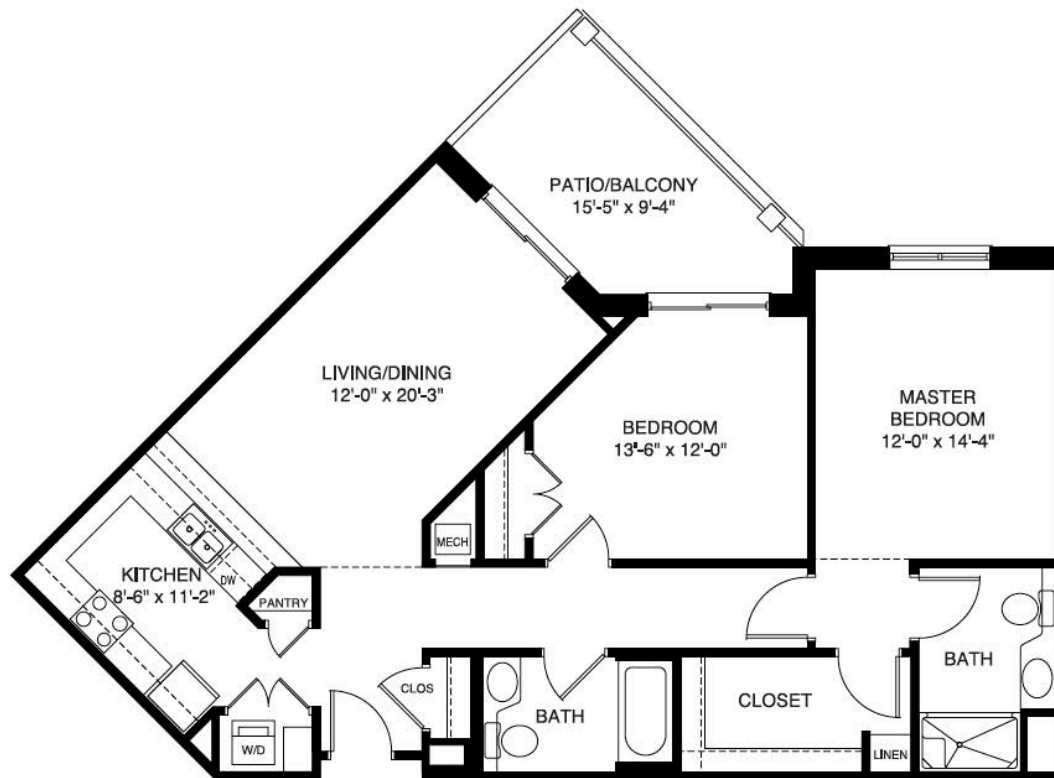

The Glebe

Blue Ridge Living

Room sizes, layout, etc. may vary based on the building configuration.

Allegheny

1 Bedroom / 1 Bath / Living / Dining Room
739 Sq. Ft.

The Glebe

Blue Ridge Living

Room sizes, layout, etc. may vary based on the building configuration.

Blue Ridge

1 Bedroom / 1.5 Baths / Den
947 Sq. Ft.

The Glebe

Blue Ridge Living

Room sizes, layout, etc. may vary based on the building configuration.

Catawba

2 Bedrooms / 2 Baths

1111 Sq. Ft.

The Glebe

Blue Ridge Living

Room sizes, layout, etc. may vary based on the building configuration.

Draper

2 Bedrooms / 2 Baths / Corner
1176 Sq. Ft.

The Glebe

Blue Ridge Living

Room sizes, layout, etc. may vary based on the building configuration.

Elliston

2 Bedrooms / 2 Baths /
Den / Dining Room
1347 Sq. Ft.

Elliston Deluxe

2 Bedrooms / 2 Baths /
Den / Dining Room
1411 Sq. Ft.

The Glebe

Blue Ridge Living

Room sizes, layout, etc. may vary based on the building configuration.