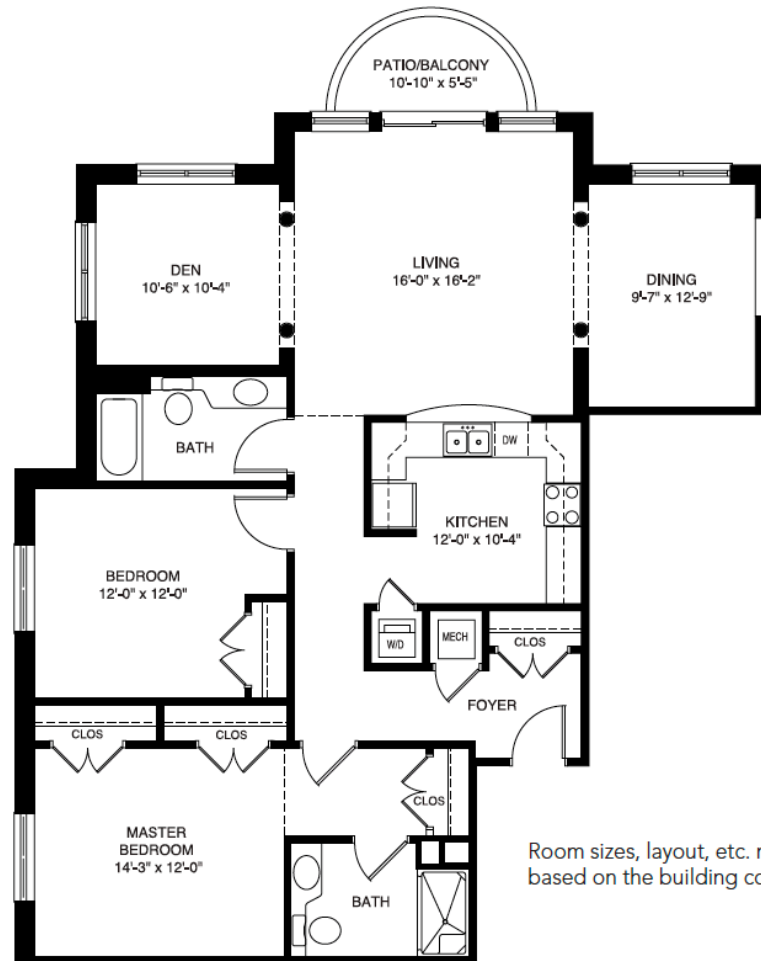

The Glebe

Blue Ridge Living

Room sizes, layout, etc. may vary based on the building configuration.

Draper

2 Bedrooms / 2 Baths / Corner
1176 Sq. Ft.

The Glebe

Blue Ridge Living

Room sizes, layout, etc. may vary based on the building configuration.

Elliston

2 Bedrooms / 2 Baths /
Den / Dining Room
1347 Sq. Ft.

Elliston Deluxe

2 Bedrooms / 2 Baths /
Den / Dining Room
1411 Sq. Ft.

The Glebe

Blue Ridge Living

Room sizes, layout, etc. may vary based on the building configuration.

Fincastle

2 Bedrooms / 2 Baths / Den / Dining Room
1555 Sq. Ft.