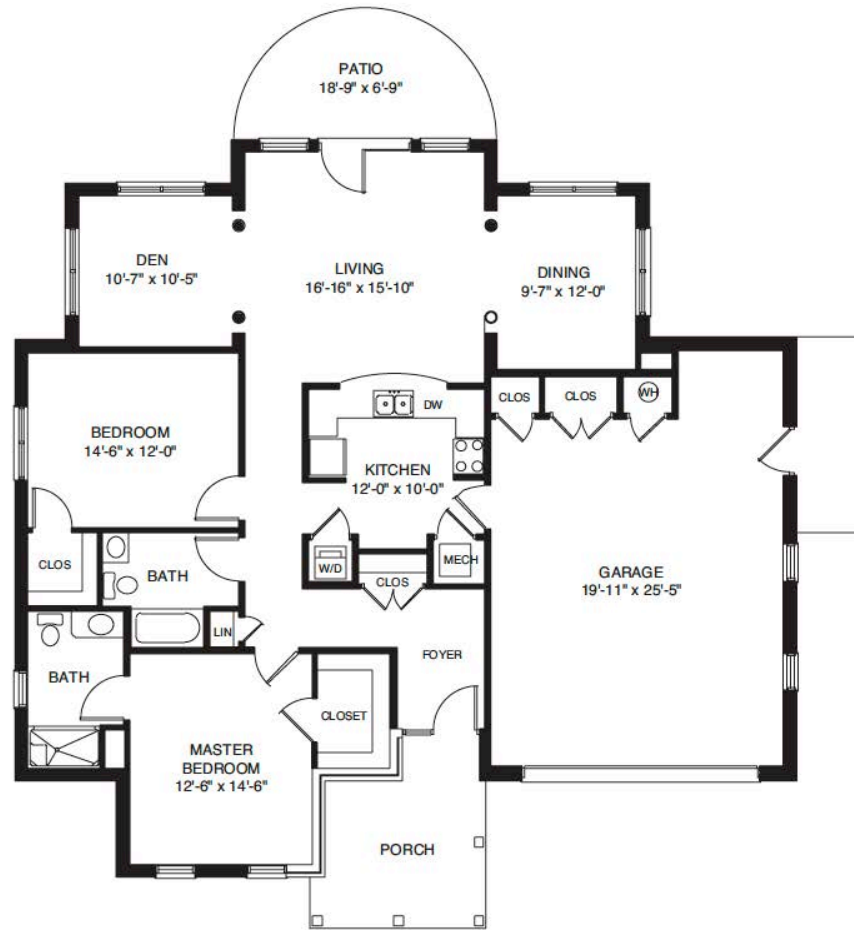

The Glebe

Blue Ridge Living

Room sizes, layout, etc. may vary based on the building configuration.

Santillane

1558 Sq. Ft.