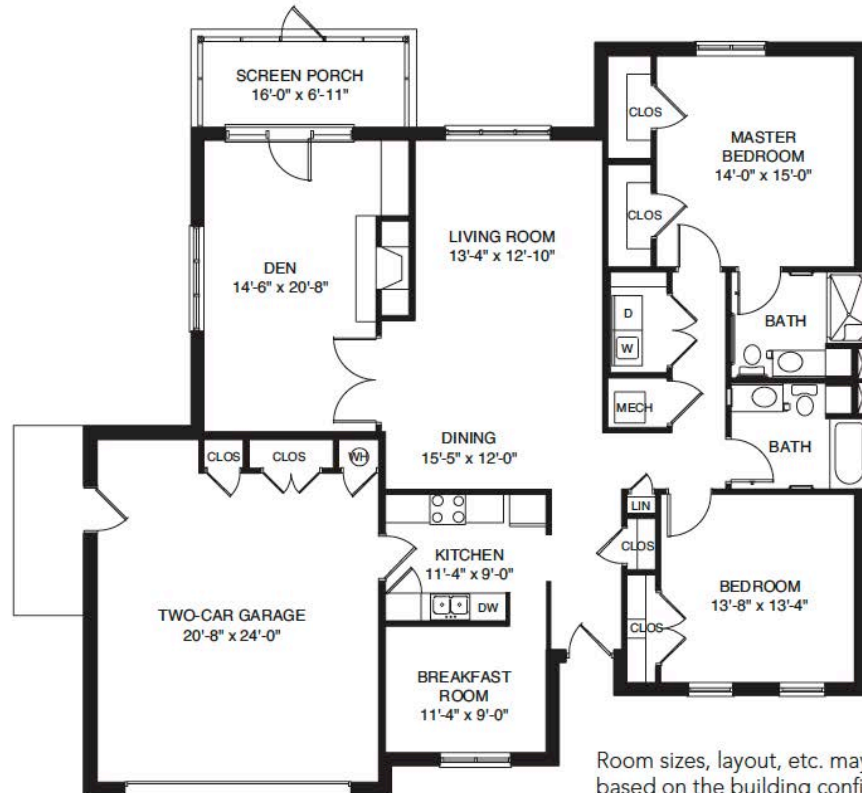

# The Glebe

Blue Ridge Living

Room sizes, layout, etc. may vary based on the building configuration.

## Fairview II

1765 Sq. Ft.

## Greyledge

1498 Sq. Ft.