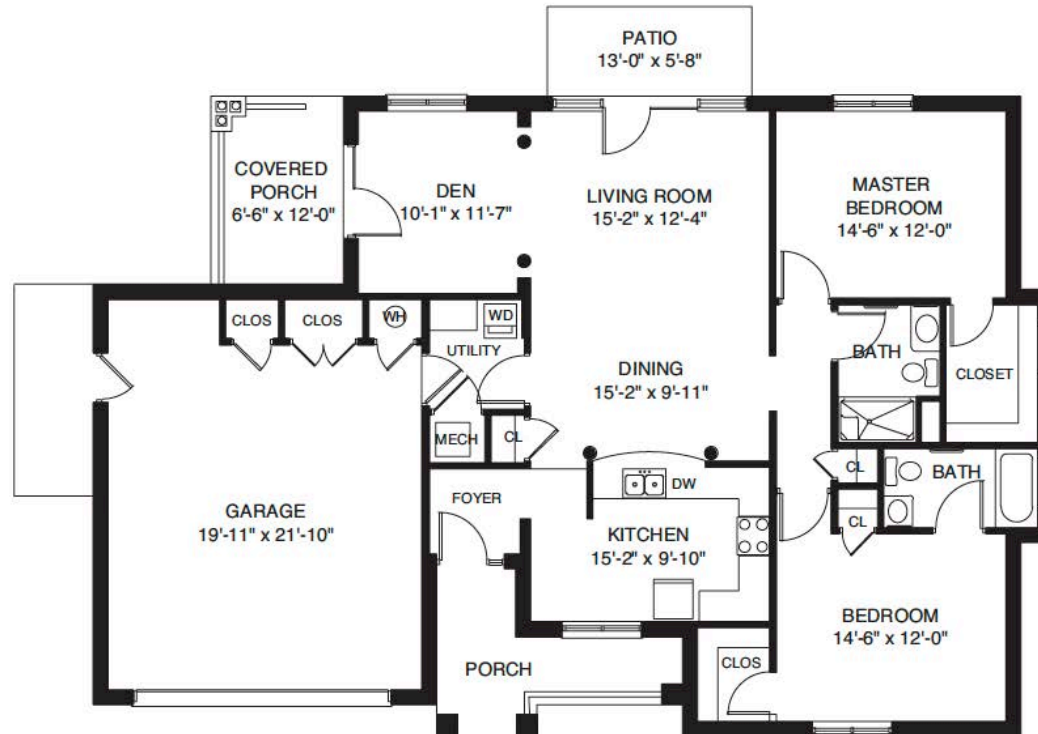

## Fairview II

1765 Sq. Ft.

# The Glebe

Blue Ridge Living

Room sizes, layout, etc. may vary based on the building configuration.

## Greyledge

1498 Sq. Ft.