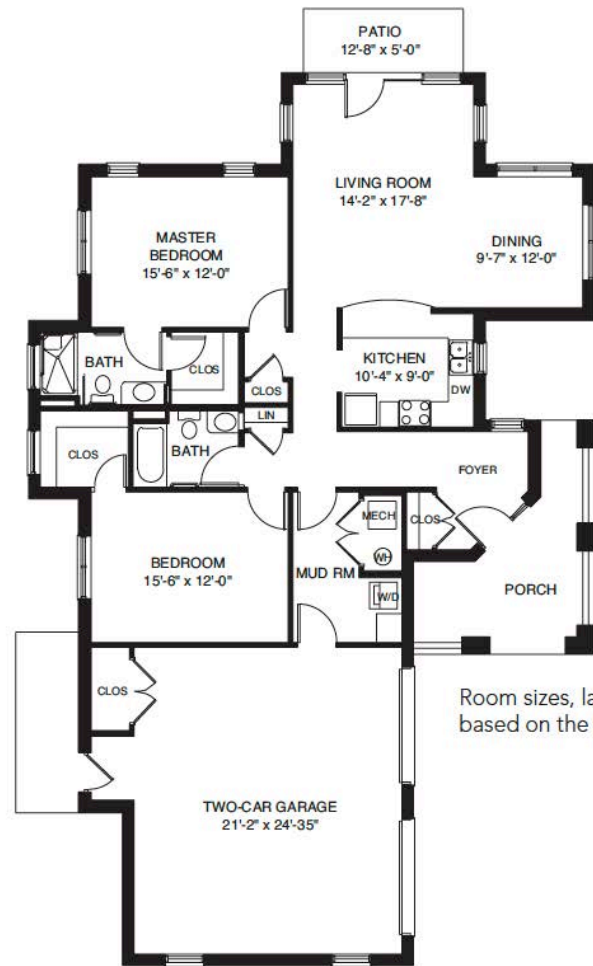

# The Glebe

Blue Ridge Living

Room sizes, layout, etc. may vary based on the building configuration.

## Fairview II

1765 Sq. Ft.

## Greyledge

1498 Sq. Ft.