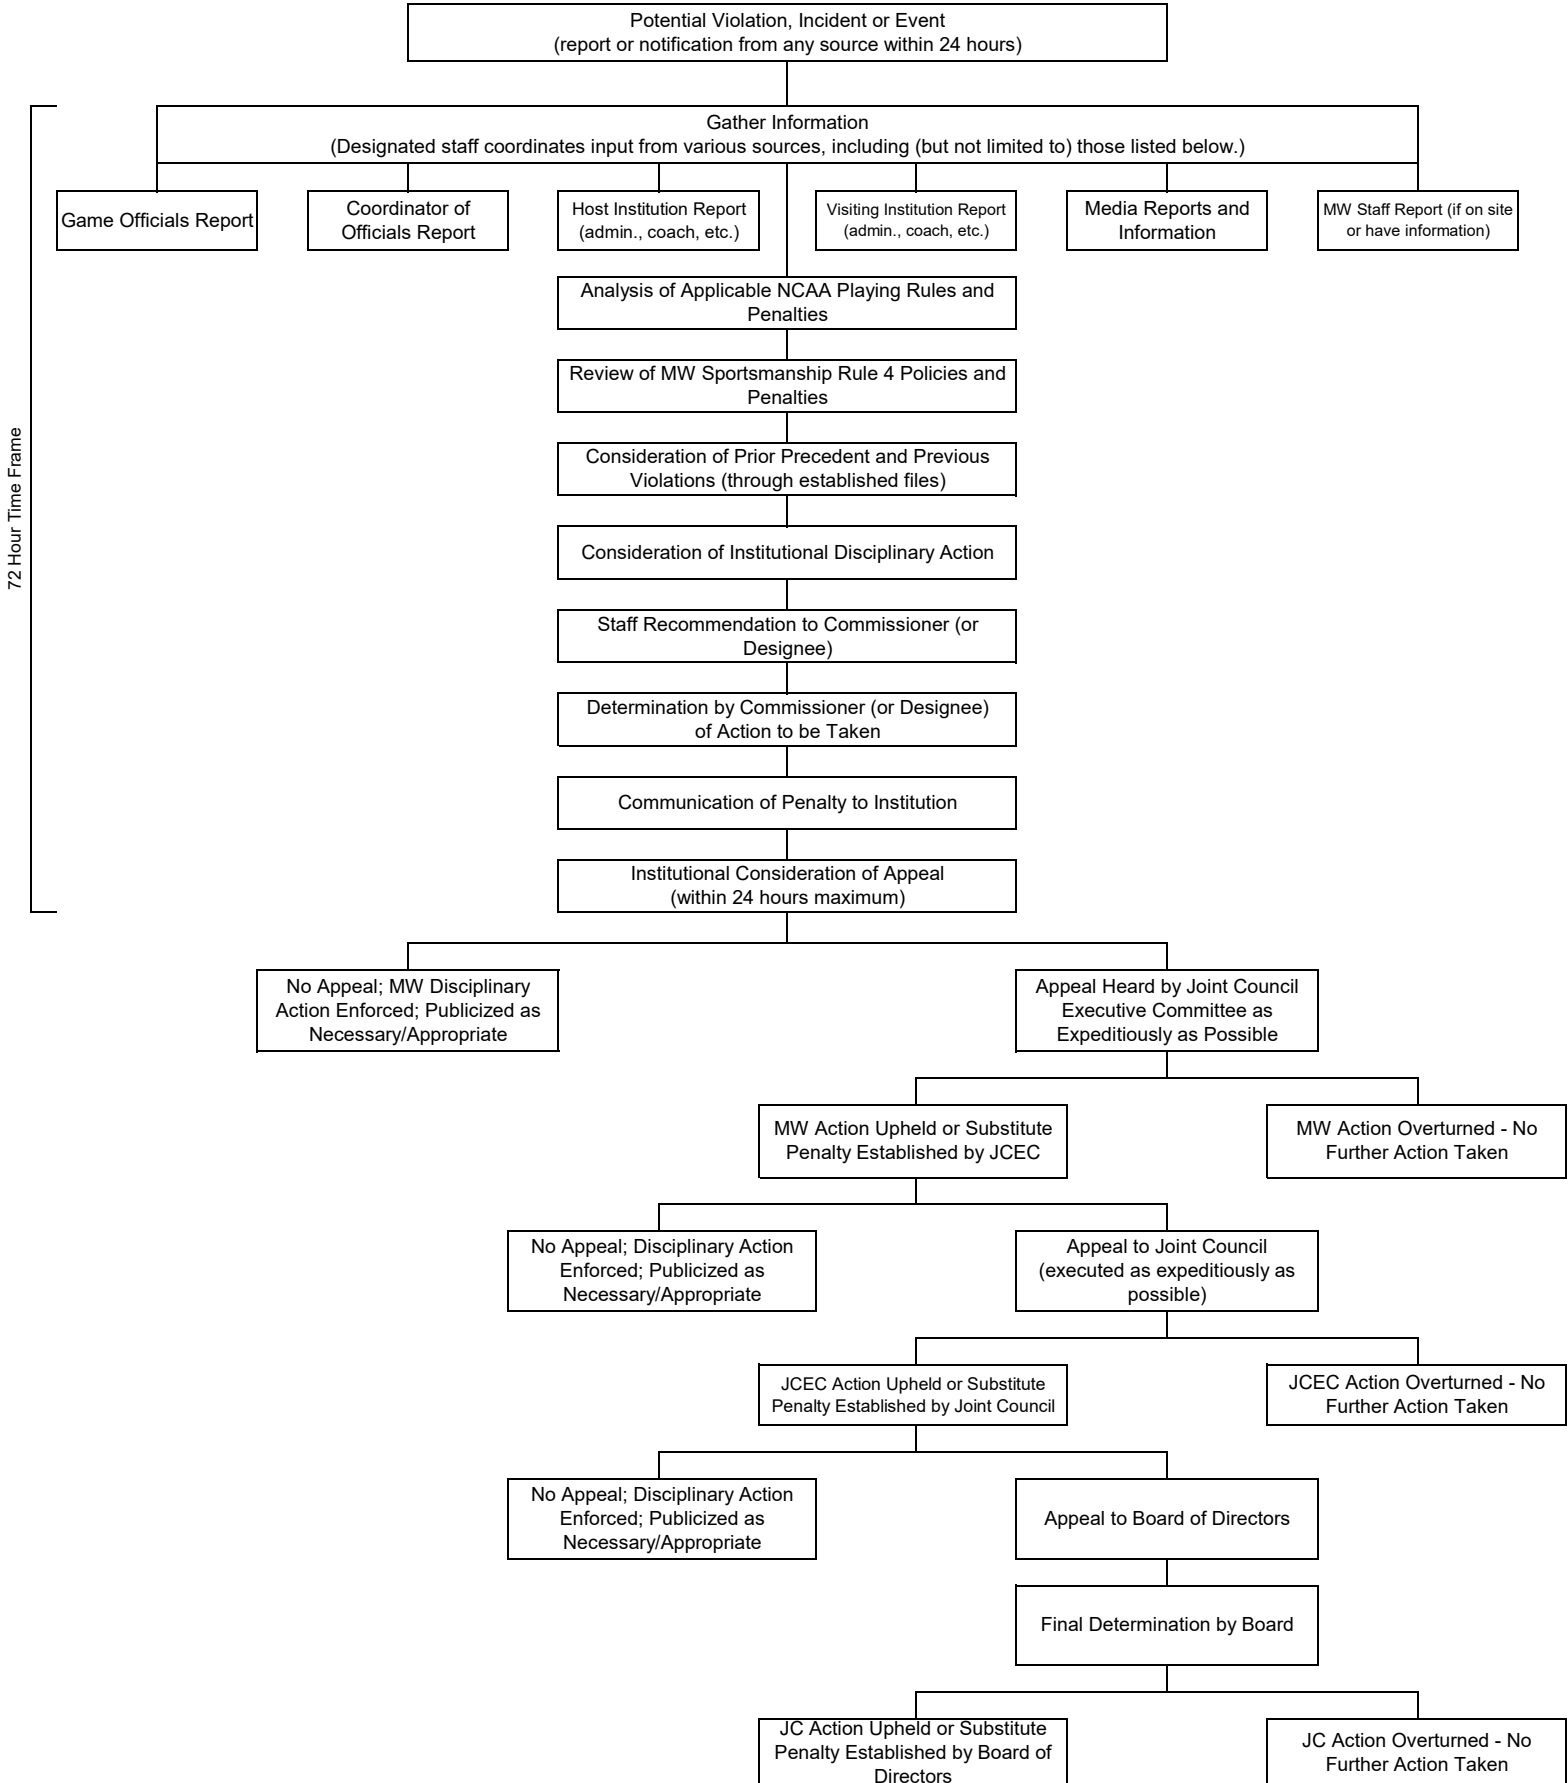

Mountain West Sportsmanship Rule 4 Enforcement Procedures

72 Hour Time Frame