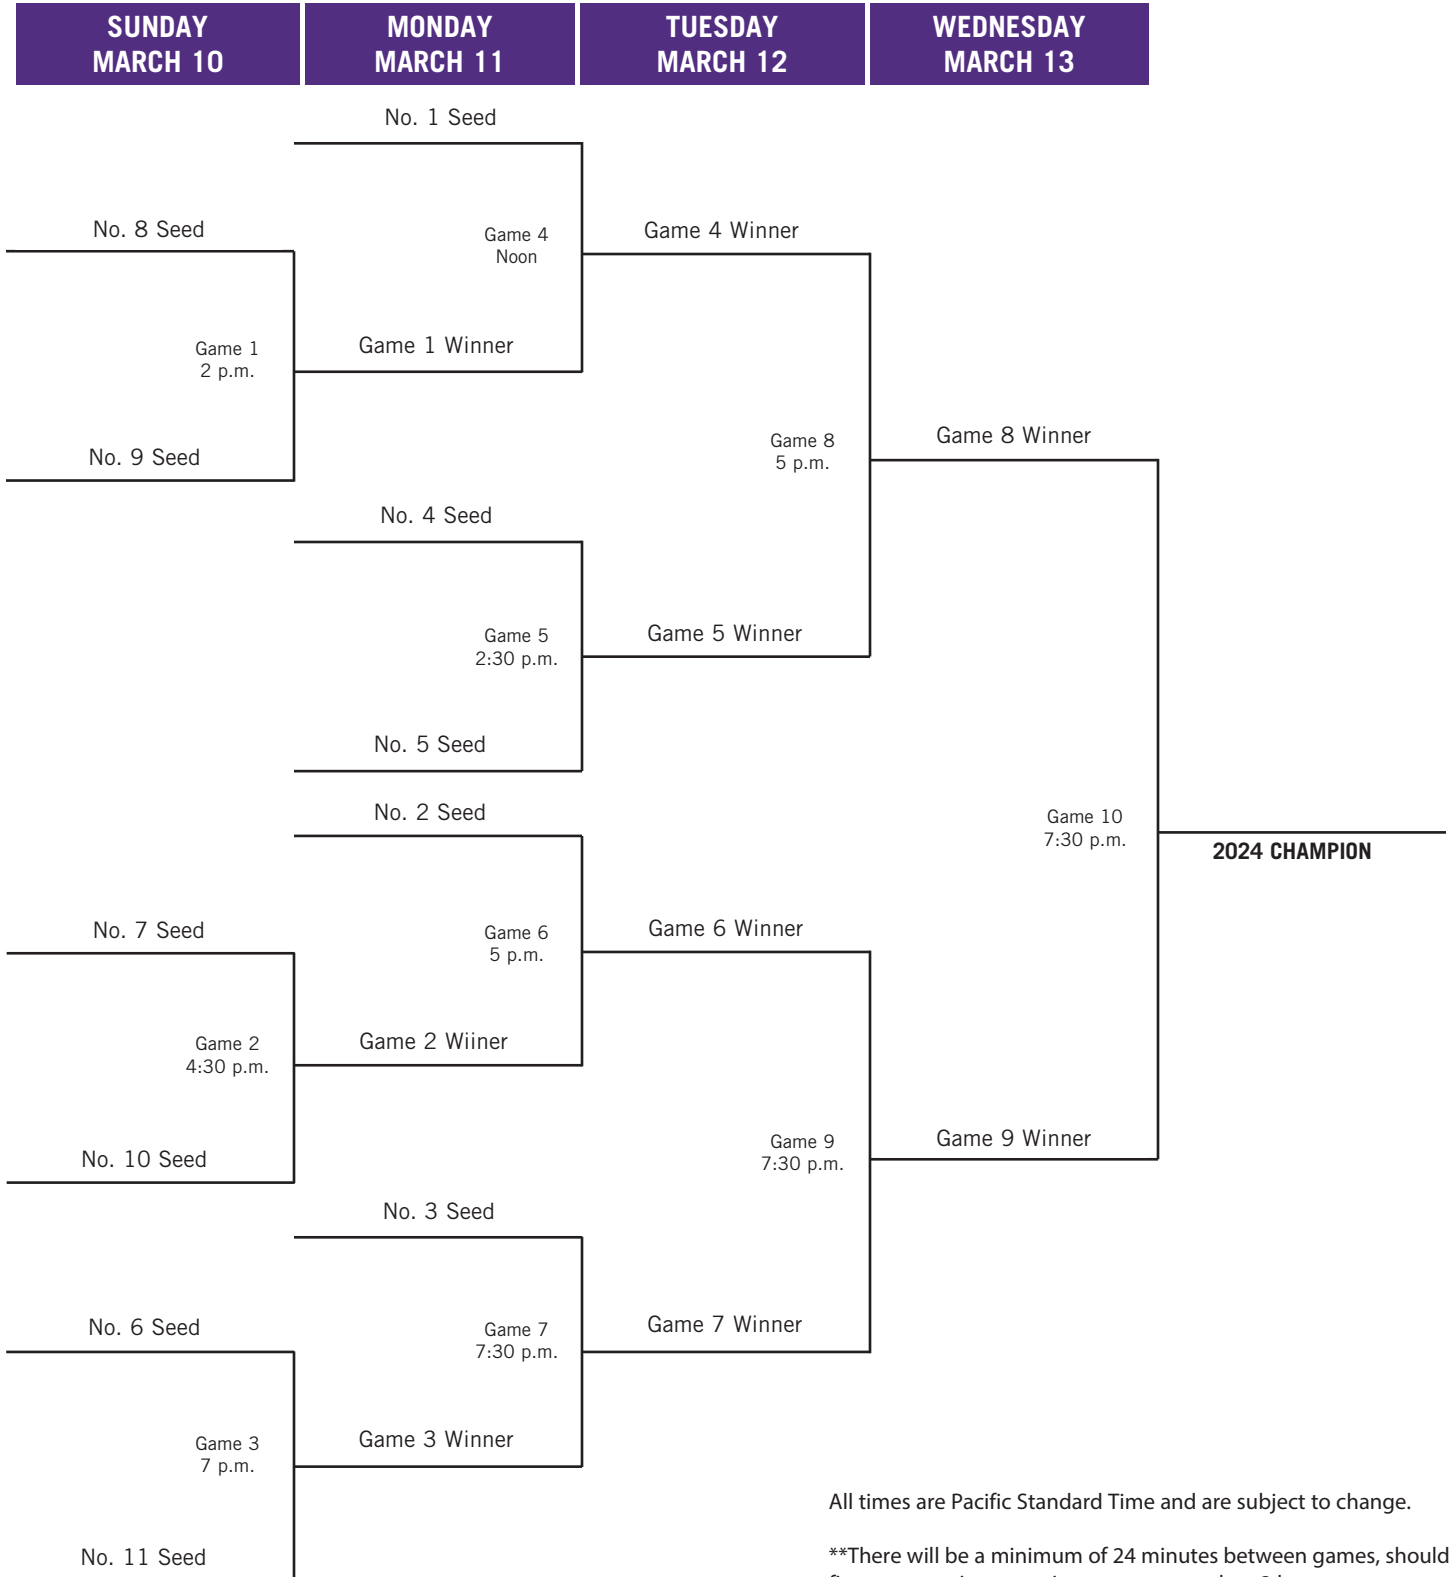

2024 MOUNTAIN WEST WOMEN'S BASKETBALL CHAMPIONSHIP

SUNDAY-WEDNESDAY, MARCH 10-13

THOMAS & MACK CENTER
LAS VEGAS, NEVADA

All times are Pacific Standard Time and are subject to change.

**There will be a minimum of 24 minutes between games, should the first game go into overtime or run more than 2 hours.