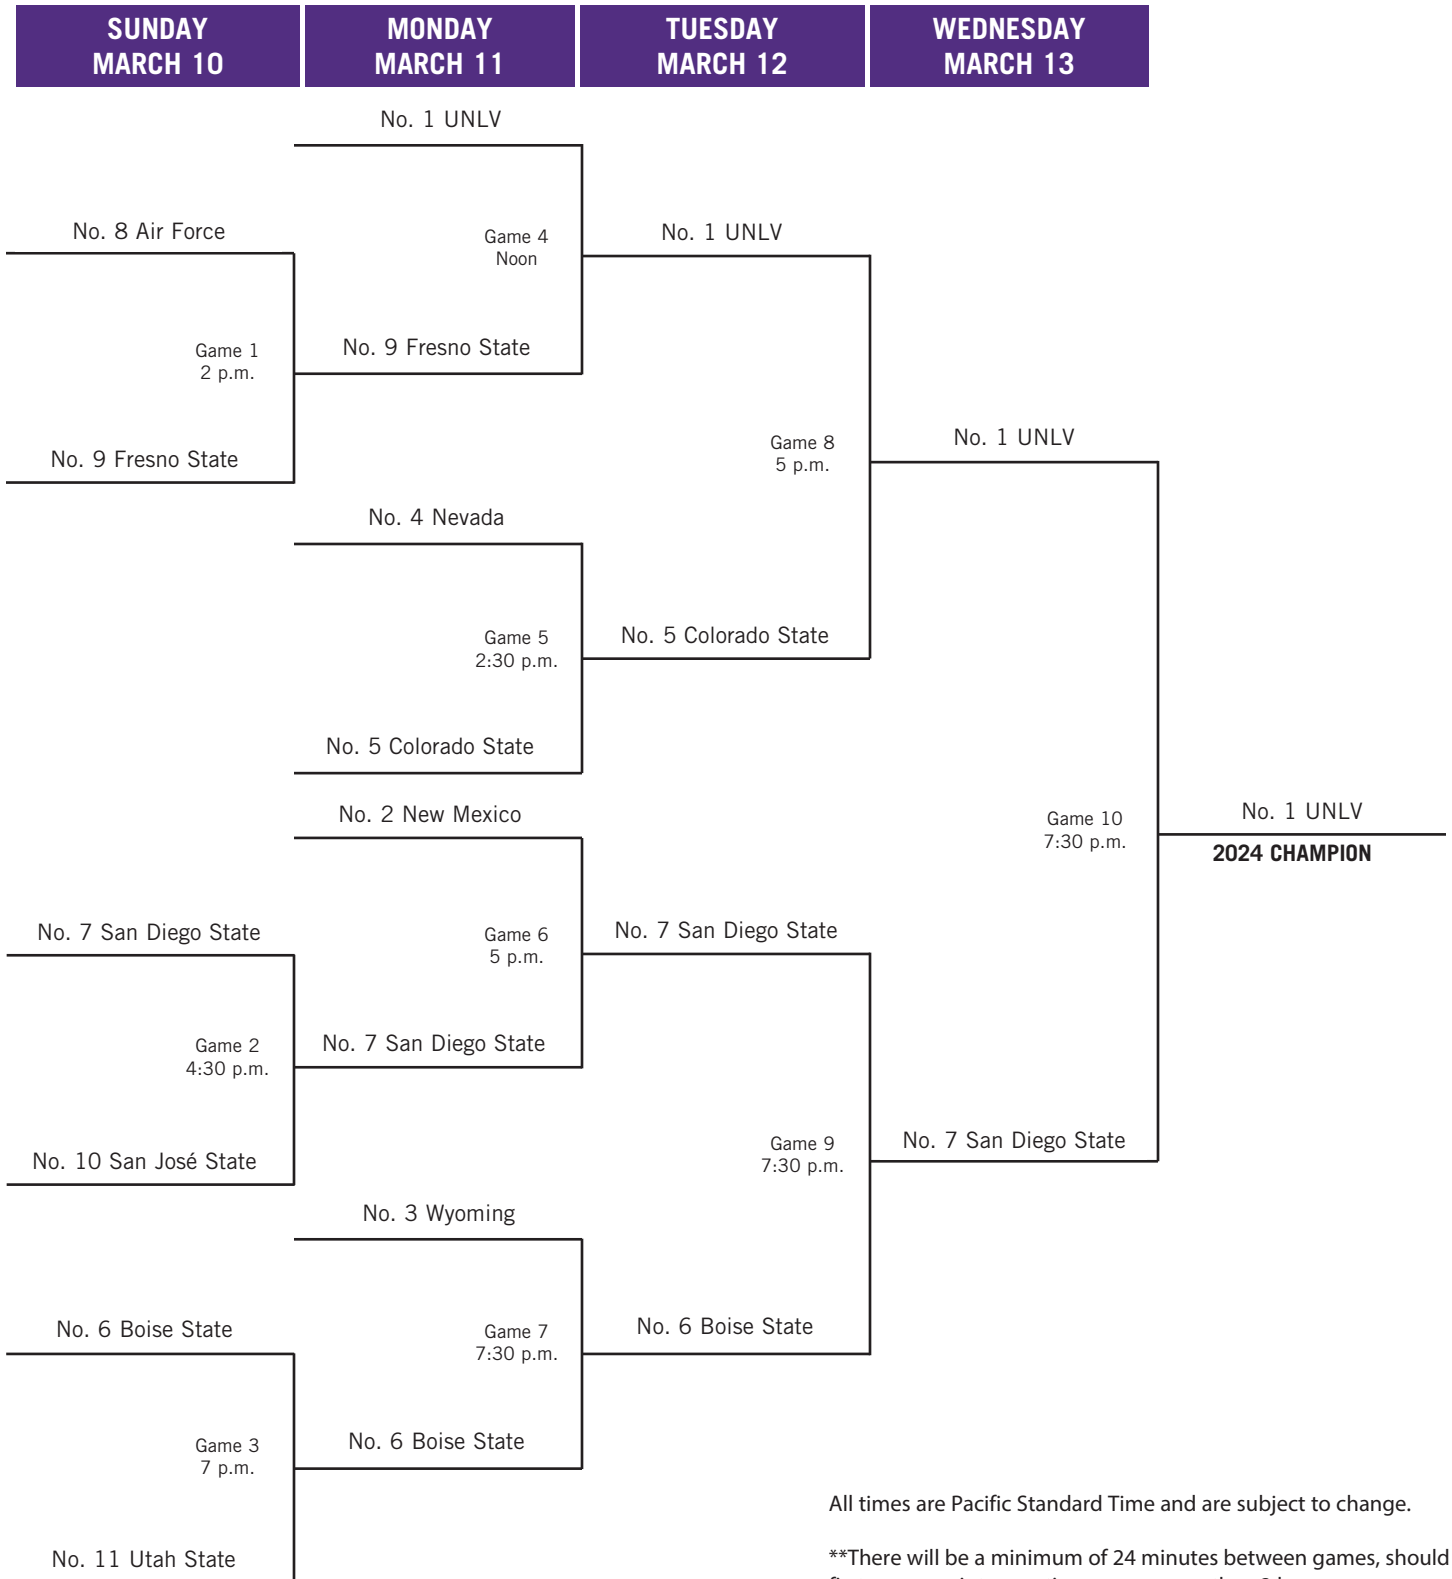

2024 MOUNTAIN WEST WOMEN'S BASKETBALL CHAMPIONSHIP

SUNDAY-WEDNESDAY, MARCH 10-13
THOMAS & MACK CENTER
LAS VEGAS, NEVADA

All times are Pacific Standard Time and are subject to change.

**There will be a minimum of 24 minutes between games, should the first game go into overtime or run more than 2 hours.