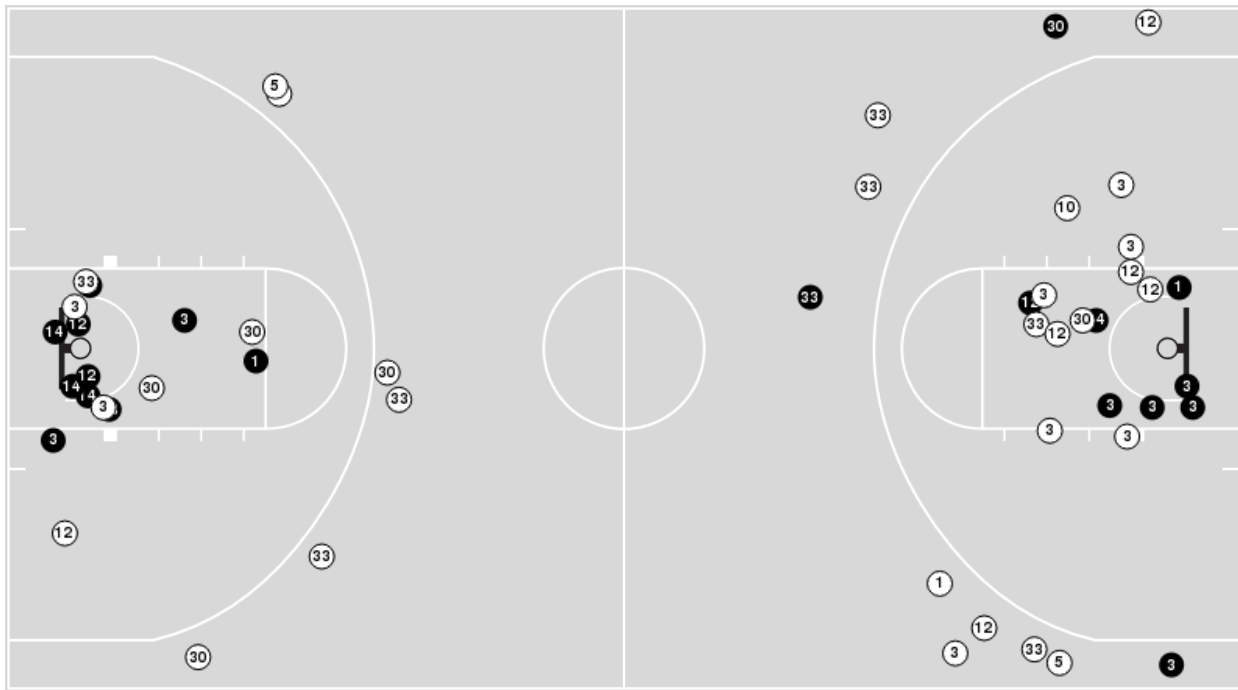

Officials: Chuck Gonzales, Roy Gulbeayn, Ify Seales

Players => AllFG Types=>AllResults=>All

New Mexico

All Field Goals