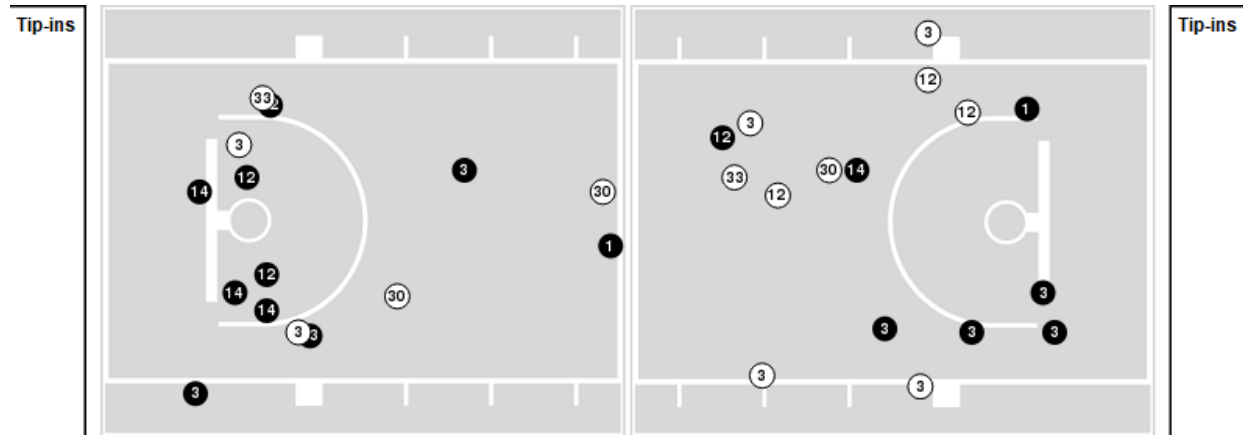

Blow Up Chart

● Made ○ Missed N - Player Number

New Mexico	M/A	%
Field Goals	20/51	39
2 Points	17/34	50
3 Points	3/17	18
Free Throws	13/21	62

New Mexico	M/A	%
Points in the Paint	32 (16 / 27)	59
Fast Break Points	4 (2/3)	67
Second Chance Points	6 (3/4)	75
Effective FG%	42