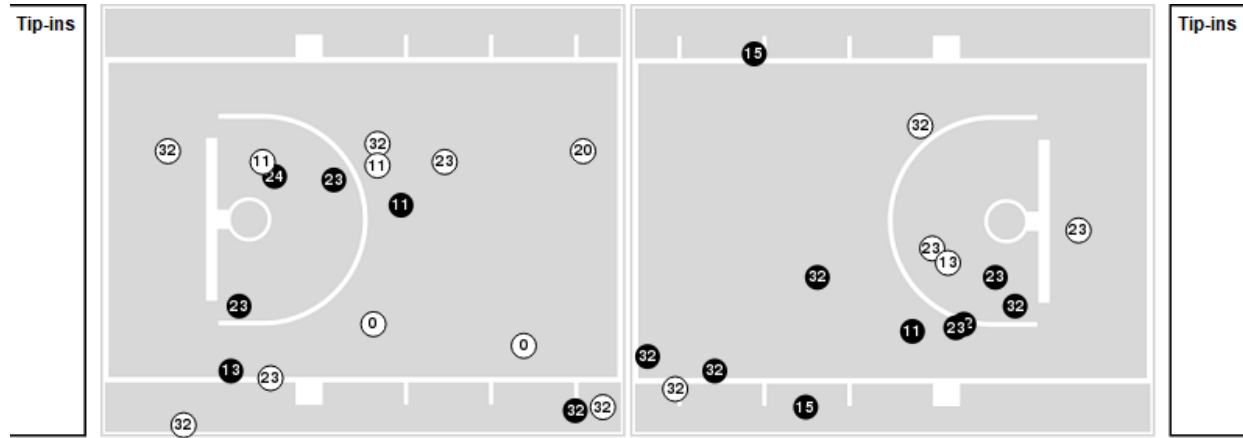

Blow Up Chart

● Made   ○ Missed   N - Player Number

San Diego St.	M/A	%
Field Goals	25/56	45
2 Points	17/36	47
3 Points	8/20	40
Free Throws	9/13	69

San Diego St.	M/A	%
Points in the Paint	26 (13 / 25)	52
Fast Break Points	3 (3/4)	75
Second Chance Points	13 (7/12)	58
Effective FG%	52