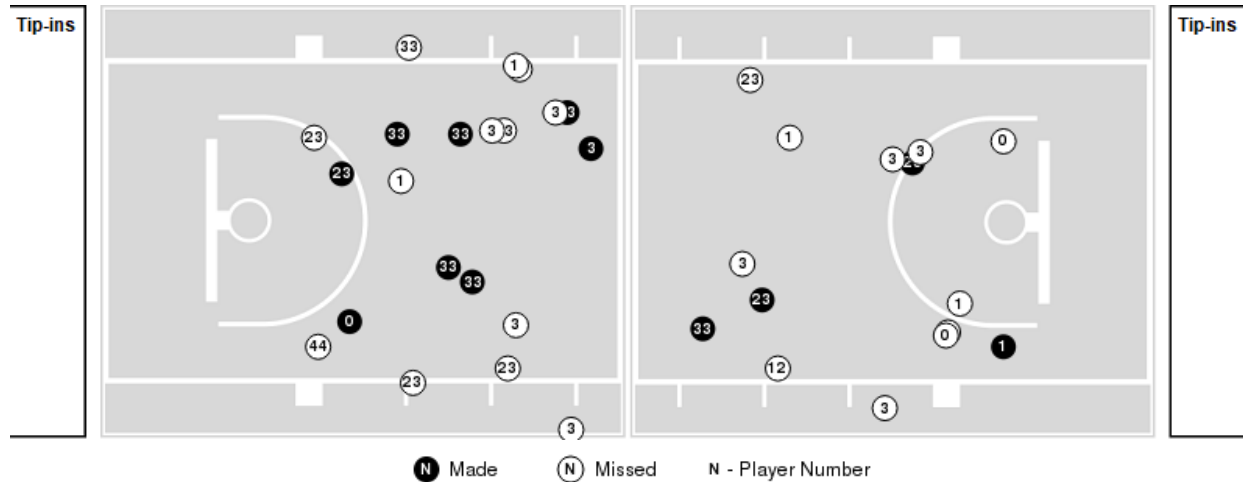

Officials: Melissa Barlow, Chuck Gonzalez, Julie Kromenhoek

Players => AllFG Types=>AllResults=>All

**UNLV**

**All Field Goals**

**Blow Up Chart**

UNLV	M/A	%
Field Goals	21/63	33
2 Points	14/41	34
3 Points	7/22	32
Free Throws	13/15	87