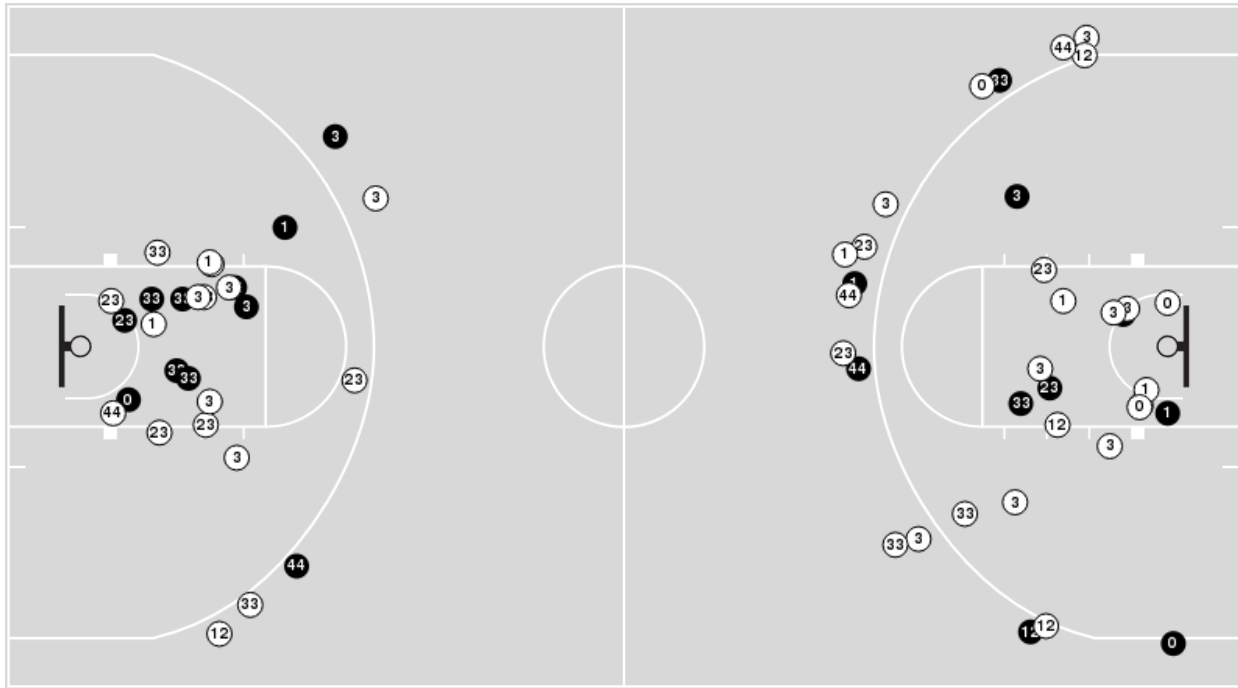

Officials: Melissa Barlow, Chuck Gonzalez, Julie Kromenhoek

Players => AllFG Types=>AllResults=>All

**UNLV**

**All Field Goals**

**Blow Up Chart**

UNLV	M/A	%
Field Goals	21/63	33
2 Points	14/41	34
3 Points	7/22	32
Free Throws	13/15	87