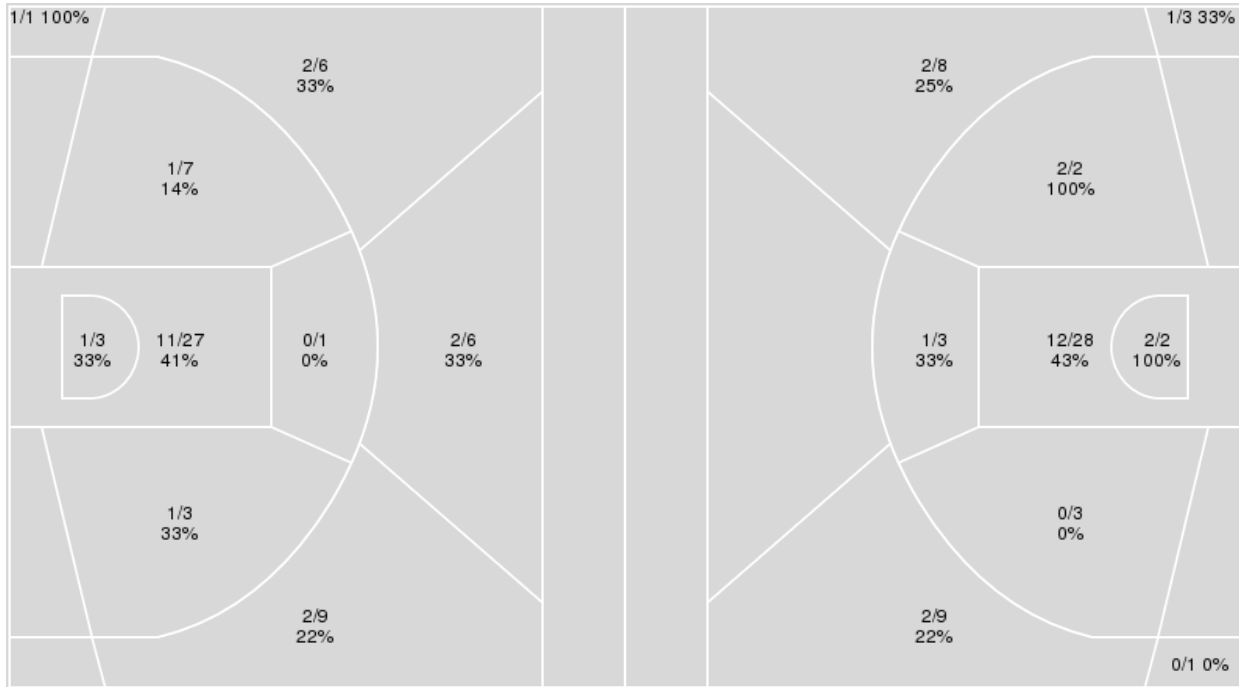

Officials: Melissa Barlow, Chuck Gonzalez, Julie Kromenhoek

{ Players => All; } FG Types => All; Results => All;

{ Players => 0, 3, 4, 5, 10, 11, 12, 14, 20, 21, 22, 24, 30, 32, 55; } FG
Types => All; Results => All;

UNLV

Colorado St.

UNLV	M/A	%
Field Goals	21/63	33
2 Points	14/41	34
3 Points	7/22	32
Free Throws	13/15	87

Colorado St.	M/A	%
Field Goals	22/59	37
2 Points	17/38	45
3 Points	5/21	24
Free Throws	3/4	75