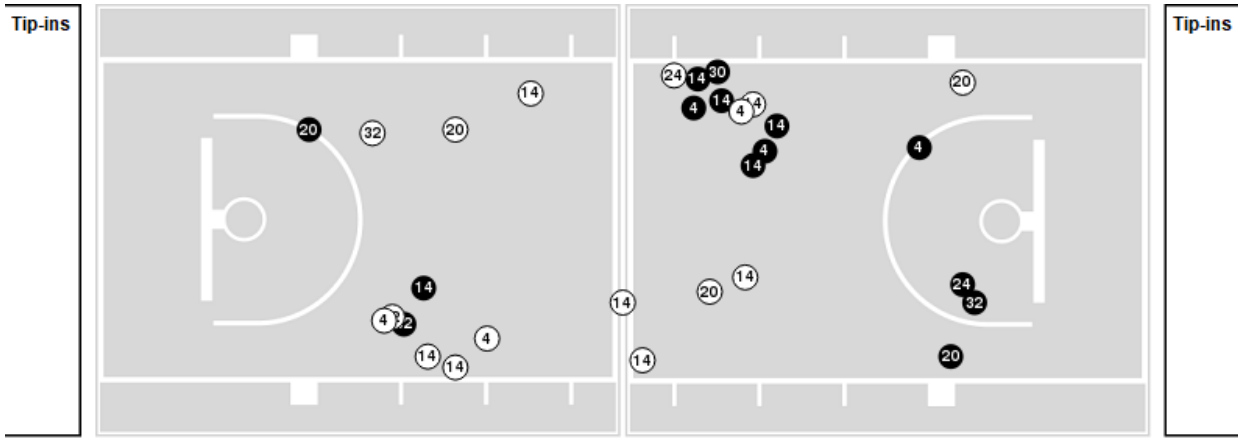

Blow Up Chart

● Made ○ Missed N - Player Number

Colorado St.	M/A	%
Field Goals	22/59	37
2 Points	17/38	45
3 Points	5/21	24
Free Throws	3/4	75

Colorado St.	M/A	%
Points in the Paint	28 (14 / 30)	47
Fast Break Points	2 (1/1)	100
Second Chance Points	4 (2/4)	50
Effective FG%	42