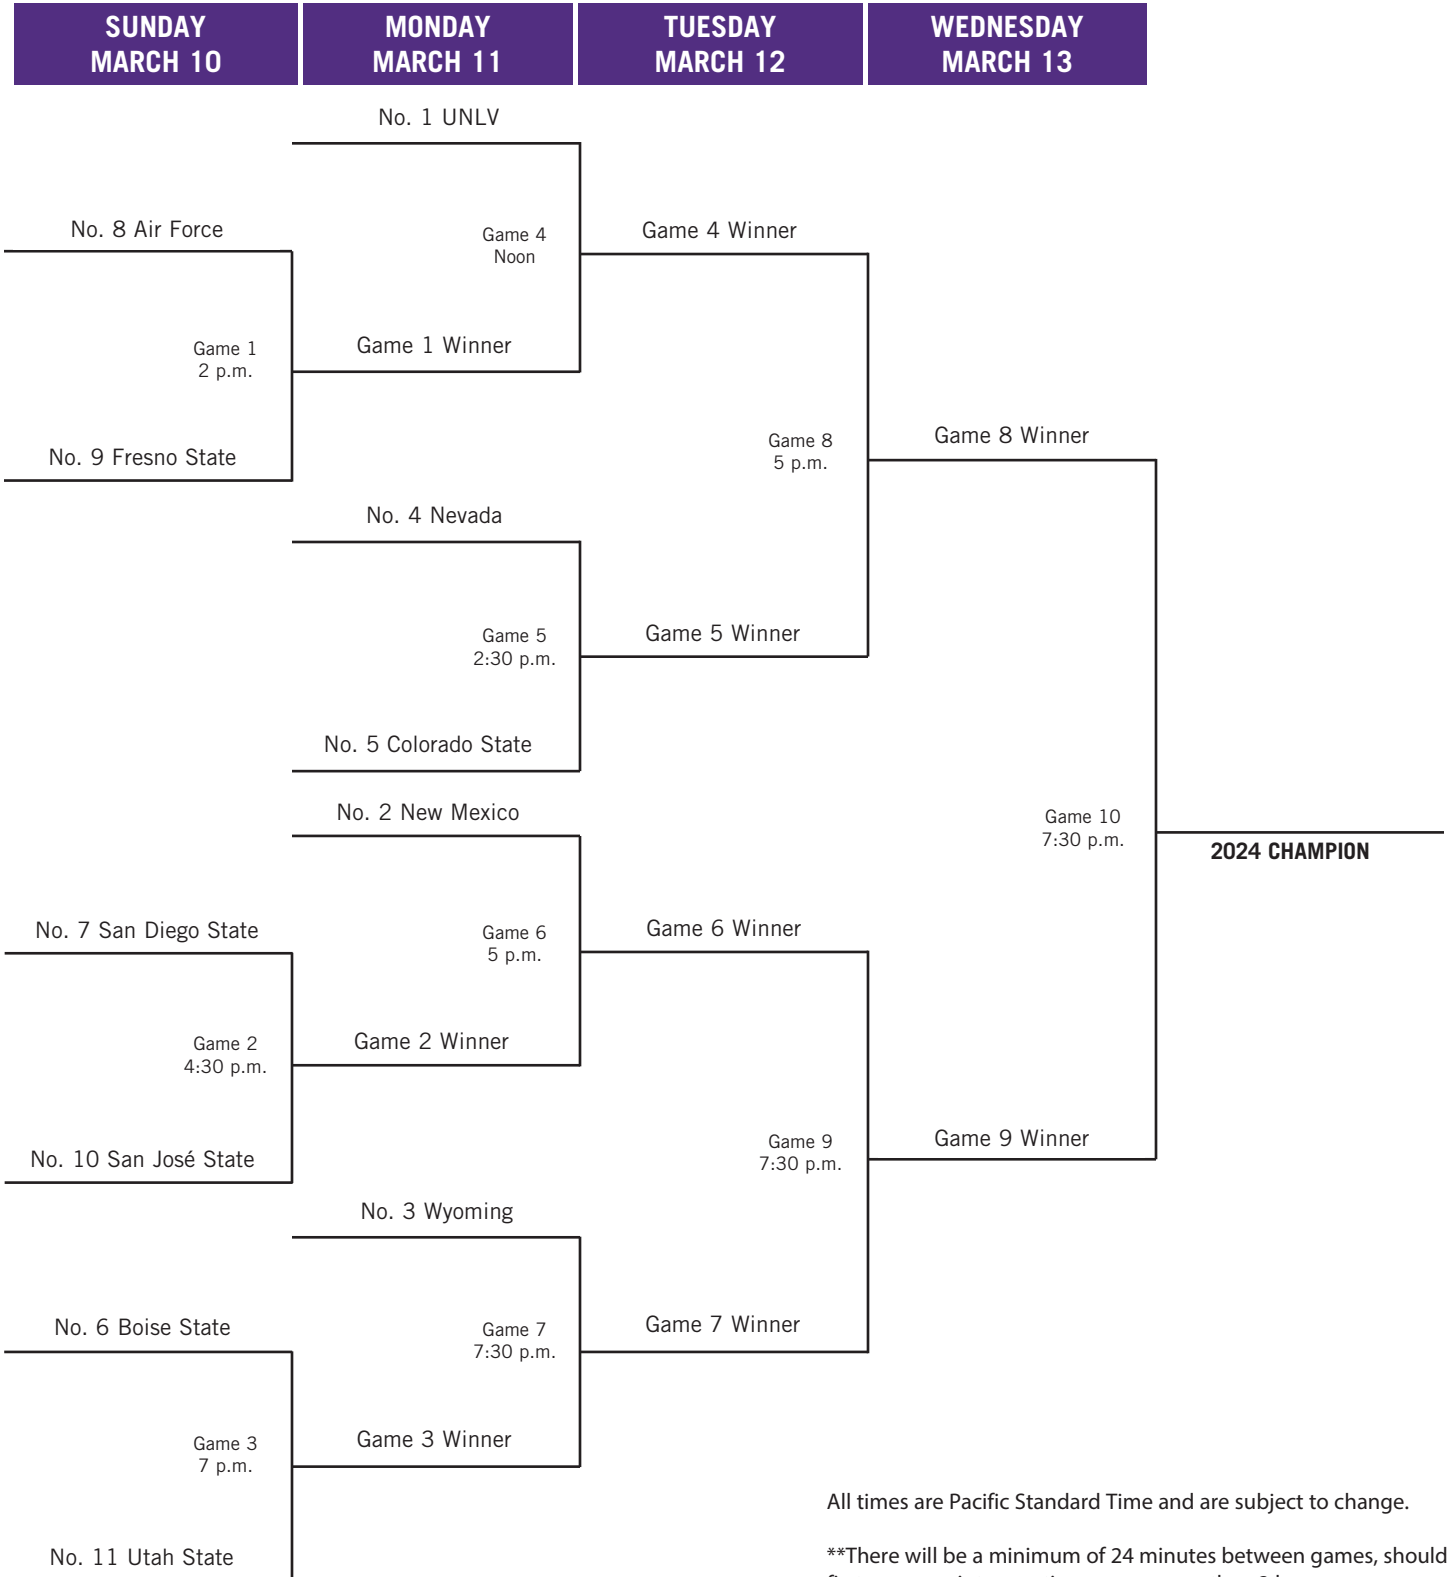

2024 MOUNTAIN WEST WOMEN'S BASKETBALL CHAMPIONSHIP

SUNDAY-WEDNESDAY, MARCH 10-13

THOMAS & MACK CENTER
LAS VEGAS, NEVADA

All times are Pacific Standard Time and are subject to change.

**There will be a minimum of 24 minutes between games, should the first game go into overtime or run more than 2 hours.