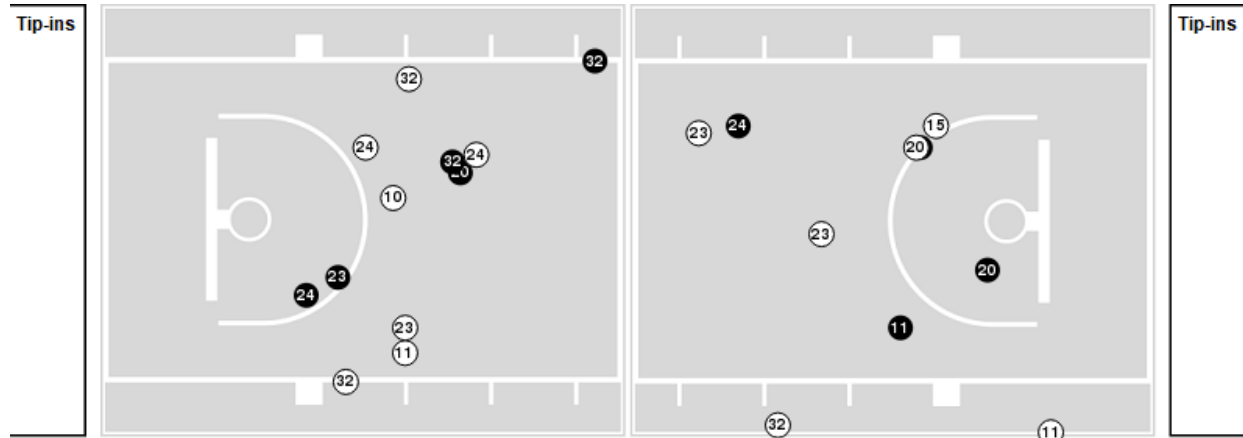

Blow Up Chart

● Made   ○ Missed   N - Player Number

San Diego St.	M/A	%
Field Goals	20/56	36
2 Points	16/44	36
3 Points	4/12	33
Free Throws	5/5	100

San Diego St.	M/A	%
Points in the Paint	16 (8 / 18)	44
Fast Break Points	2 (1/1)	100
Second Chance Points	6 (4/5)	80
Effective FG%	39