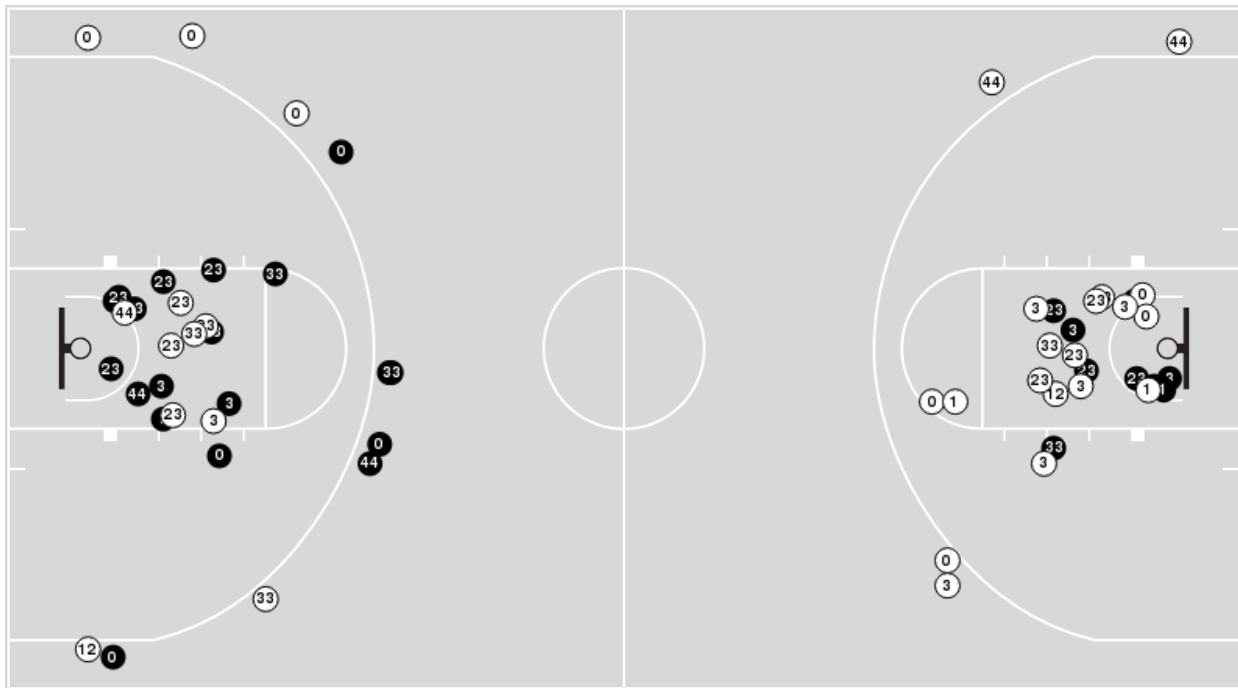

Officials: Lisa Jones, Brenda Pantoja, Michol Murray

Players => AllFG Types=>AllResults=>All

UNLV

All Field Goals