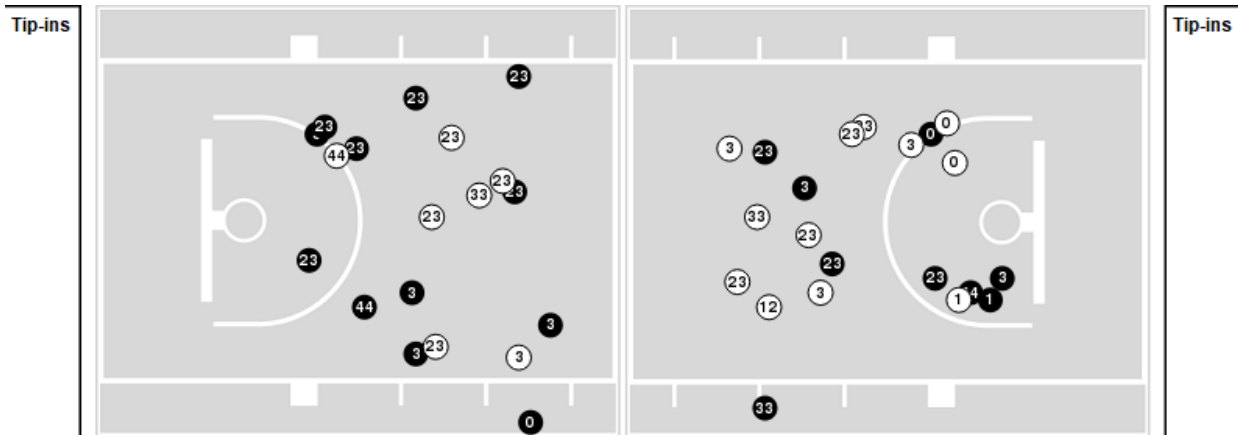

Officials: Lisa Jones, Brenda Pantoja, Michol Murray

Players => AllFG Types=>AllResults=>All

UNLV

All Field Goals

Blow Up Chart

● Made ○ Missed N - Player Number

UNLV	M/A	%
Field Goals	28/59	47
2 Points	22/44	50
3 Points	6/15	40
Free Throws	4/7	57

UNLV	M/A	%
Points in the Paint	38 (19 / 38)	50
Fast Break Points	2 (1/1)	100
Second Chance Points	2 (1/3)	33
Effective FG%	53	

San Diego St. at UNLV

03/13/24 Thomas & Mack Center, Las Vegas
2023-24 Women's Basketball