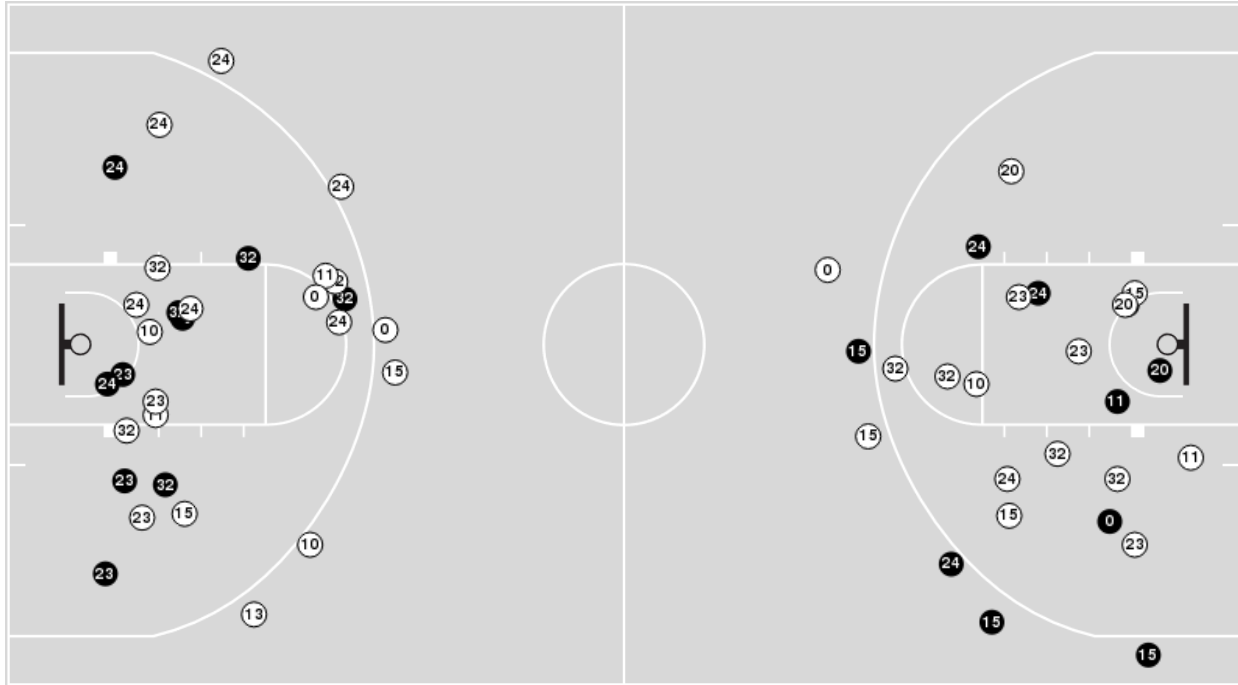

Officials: Lisa Jones, Brenda Pantoja, Michol Murray

Players => 0, 1, 2, 3, 4, 5, 10, 11, 13, 15, 20, 22, 23, 24, 32 FG Types=>All Results=>All

San Diego St.

All Field Goals