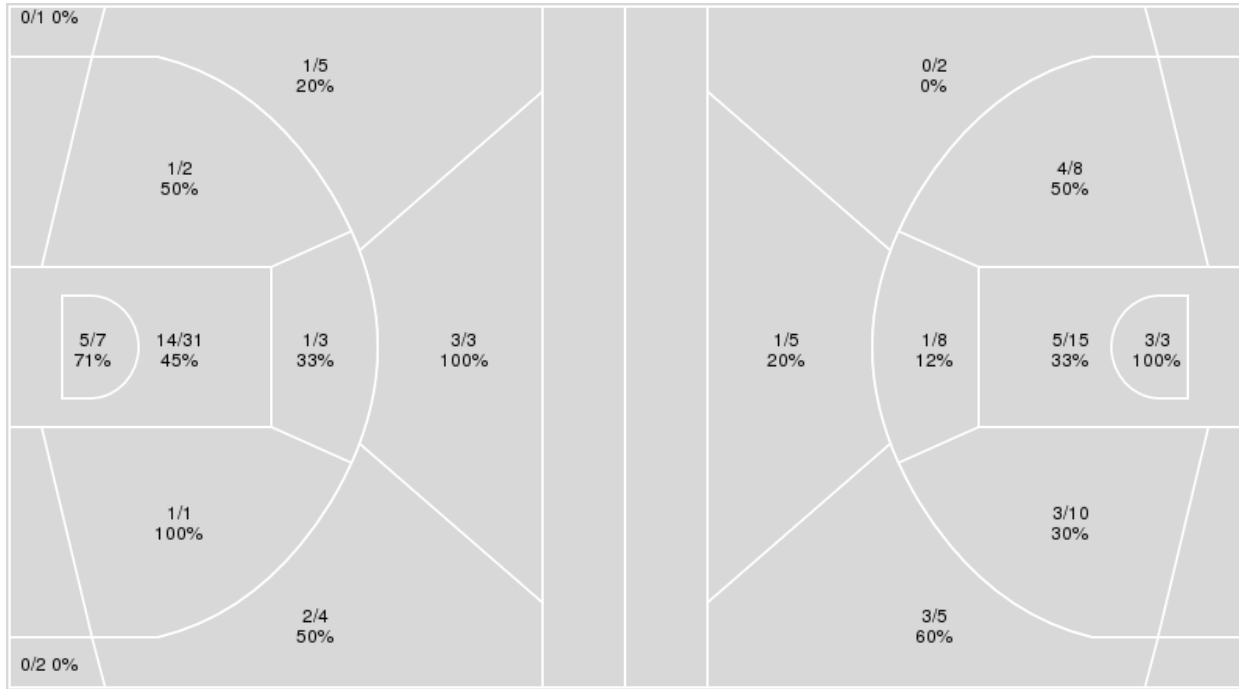

Officials: Lisa Jones, Brenda Pantoja, Michol Murray

{ Players => All; } FG Types => All; Results => All;

{ Players => 0, 1, 2, 3, 4, 5, 10, 11, 13, 15, 20, 22, 23, 24, 32; } FG
Types => All; Results => All;

UNLV

San Diego St.

UNLV	M/A	%
Field Goals	28/59	47
2 Points	22/44	50
3 Points	6/15	40
Free Throws	4/7	57

San Diego St.	M/A	%
Field Goals	20/56	36
2 Points	16/44	36
3 Points	4/12	33
Free Throws	5/5	100