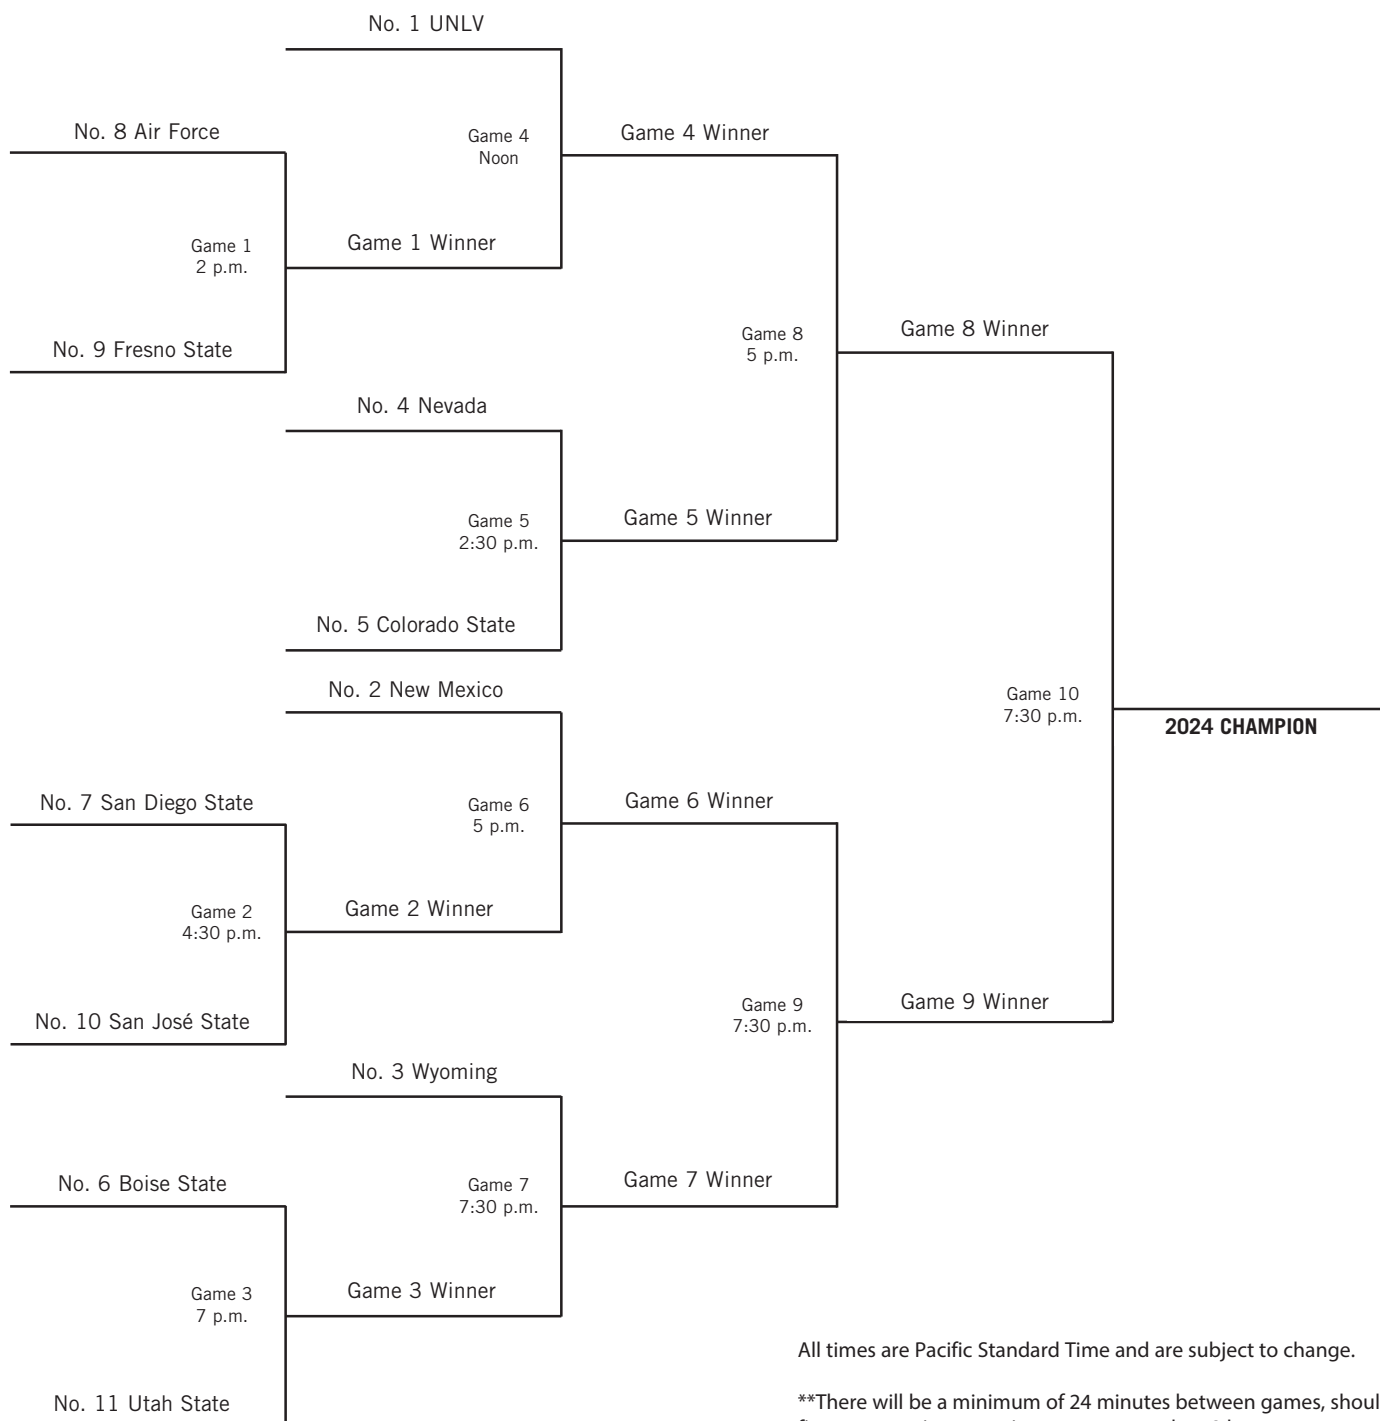

# 2024 MOUNTAIN WEST WOMEN'S BASKETBALL CHAMPIONSHIP

SUNDAY-WEDNESDAY, MARCH 10-13

THOMAS & MACK CENTER

LAS VEGAS, NEVADA

SUNDAY MARCH 10	MONDAY MARCH 11	TUESDAY MARCH 12	WEDNESDAY MARCH 13
--------------------	--------------------	---------------------	-----------------------