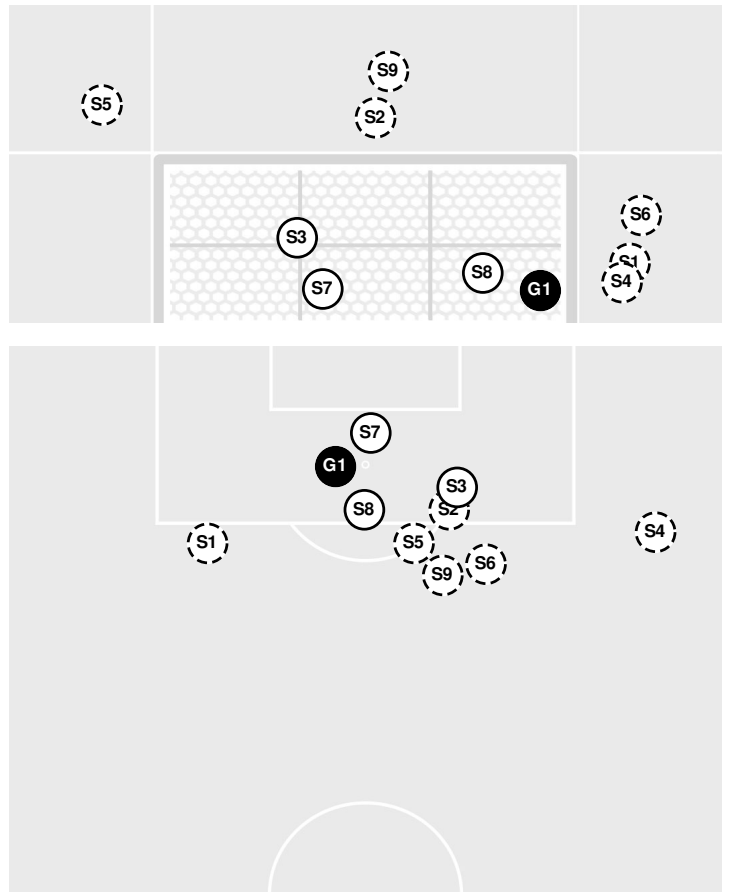

UNLV 0, SAN DIEGO STATE 1

Official Soccer Shot Chart - Final
UNLV vs San Diego State
 11/3/2024 SDSU Sports Deck, San Diego
 2024-25 Women's Soccer

Match Time: 7:00 PM
Match Duration: 01:58
Attendance: 603

Officials: Vincent Brizzolara, Alexandr Netebchuk, Mehdi Alikasi, Magic Berenji

		1st Half	2nd Half
Shots by Half Intervals	Aztecs	9	8
	Lady Rebels	4	6

Shot Chart

AZTECS

LADY REBELS

S Shot Off Target
 S Shot On Target
 S Blocked
 G Goal / Own Goal

Shot Summary

Official Soccer Shot Chart - Final
UNLV vs San Diego State
 11/3/2024 SDSU Sports Deck, San Diego
 2024-25 Women's Soccer

Match Time: 7:00 PM
Match Duration: 01:58
Attendance: 603

Officials: Vincent Brizzolara, Alexandr Netrebchuk, Mehdi Alikasi, Magic Berenji