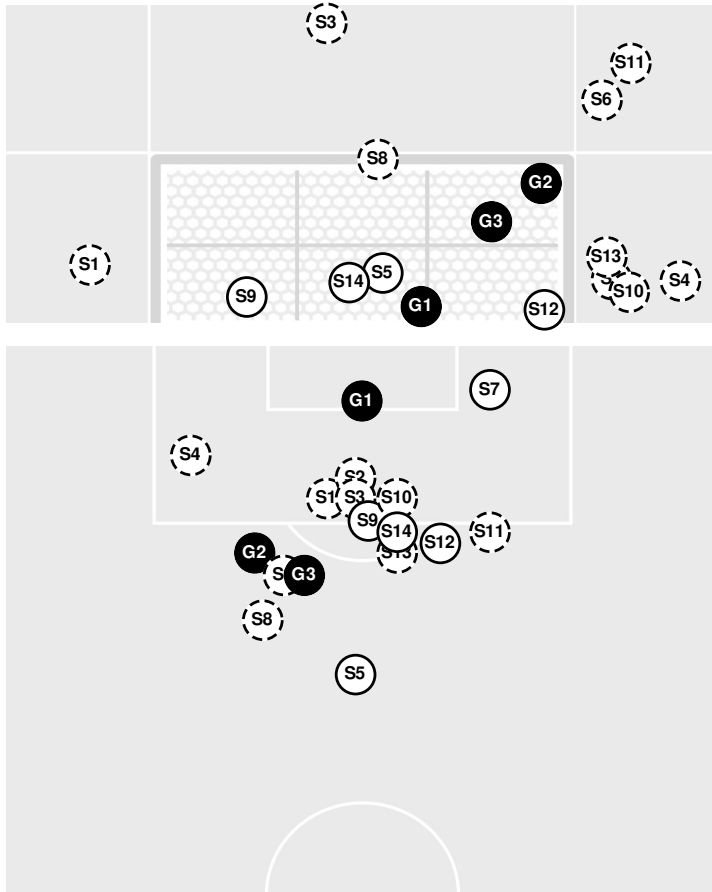

UNLV 0, SAN DIEGO STATE 1

Official Soccer Shot Chart - Final
UNLV vs San Diego State
 11/3/2024 SDSU Sports Deck, San Diego
 2024-25 Women's Soccer

Match Time: 7:00 PM
Match Duration: 01:58
Attendance: 603

Officials: Vincent Brizzolara, Alexandr Netebchuk, Mehdi Alikasi, Magic Berenji

		1st Half	2nd Half
Shots by Half Intervals	Aztecs	9	8
	Lady Rebels	4	6

Shot Chart

AZTECS

LADY REBELS

S Shot Off Target
 S Shot On Target
 S Blocked
 G Goal / Own Goal