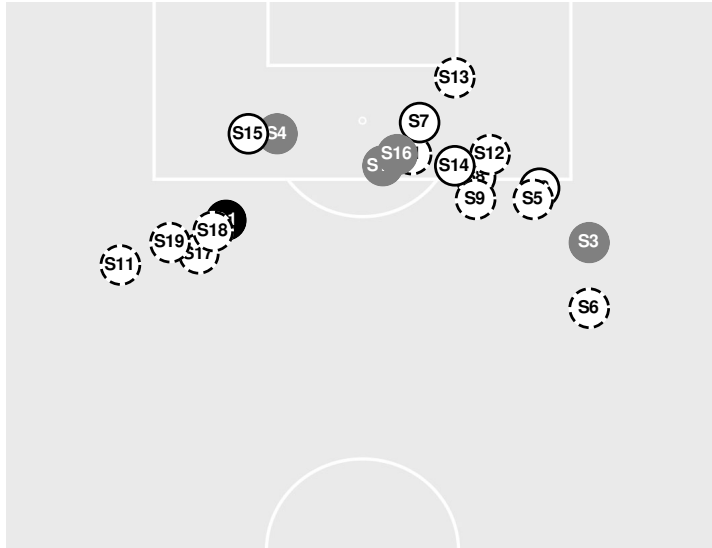

SAN DIEGO ST. 0, BOISE ST. 0

Official Soccer Shot Chart - Final
San Diego St. vs Boise St.
 11/5/2025 Boas Soccer Complex, Boise, Idaho
 2025-26 Women's Soccer

Match Time: 7:00 PM
Match Duration: 02:43
Attendance: 907

Officials: Serghei Celan, Selvedin Mutafic, Kent Wang, Brian Weiss

Shots by Half Intervals		1st Half	2nd Half	1st OT	2nd OT
Broncos		10	8	2	0
Aztecs		6	3	0	6

Shot Chart

BRONCOS

AZTECS

S Shot Off Target
 S Shot On Target
 S Blocked
 G Goal / Own Goal

AZTECS

No	Time	Player	Description
S1	11'	17, Katie Senn	Saved
S2	12'	10, Ciara Jade Mitchell	Saved
S3	20'	14, Alexis Leath	
S4	29'	13, Alexyz Nakamoto	Saved
S5	30'	3, Charlie Gerson	Saved
S6	44'	13, Alexyz Nakamoto	Saved
S7	49'	13, Alexyz Nakamoto	
G1	51'	2, Mia Lane	
S8	56'	14, Alexis Leath	
S9	103'	10, Ciara Jade Mitchell	
S10	104'	10, Ciara Jade Mitchell	Saved
S11	105'	14, Alexis Leath	
S12	107'	20, Emma Fuller	
S13	108'	3, Charlie Gerson	
S14	110'	2, Mia Lane	