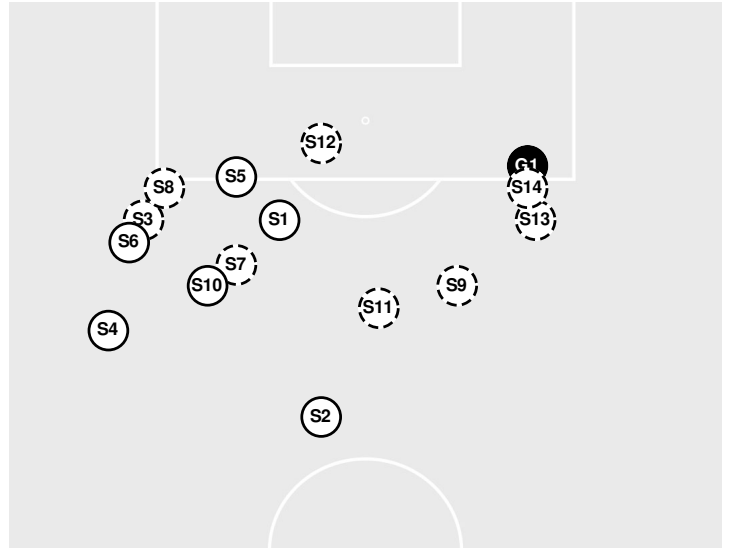

Officials: Serghei Celan, Selvedin Mutafic, Kent Wang, Brian Weiss

Shots by Half Intervals		1st Half	2nd Half	1st OT	2nd OT
Broncos		10	8	2	0
Aztecs		6	3	0	6

Shot Chart

BRONCOS

AZTECS

S Shot Off Target
 S Shot On Target
 S Blocked
 G Goal / Own Goal