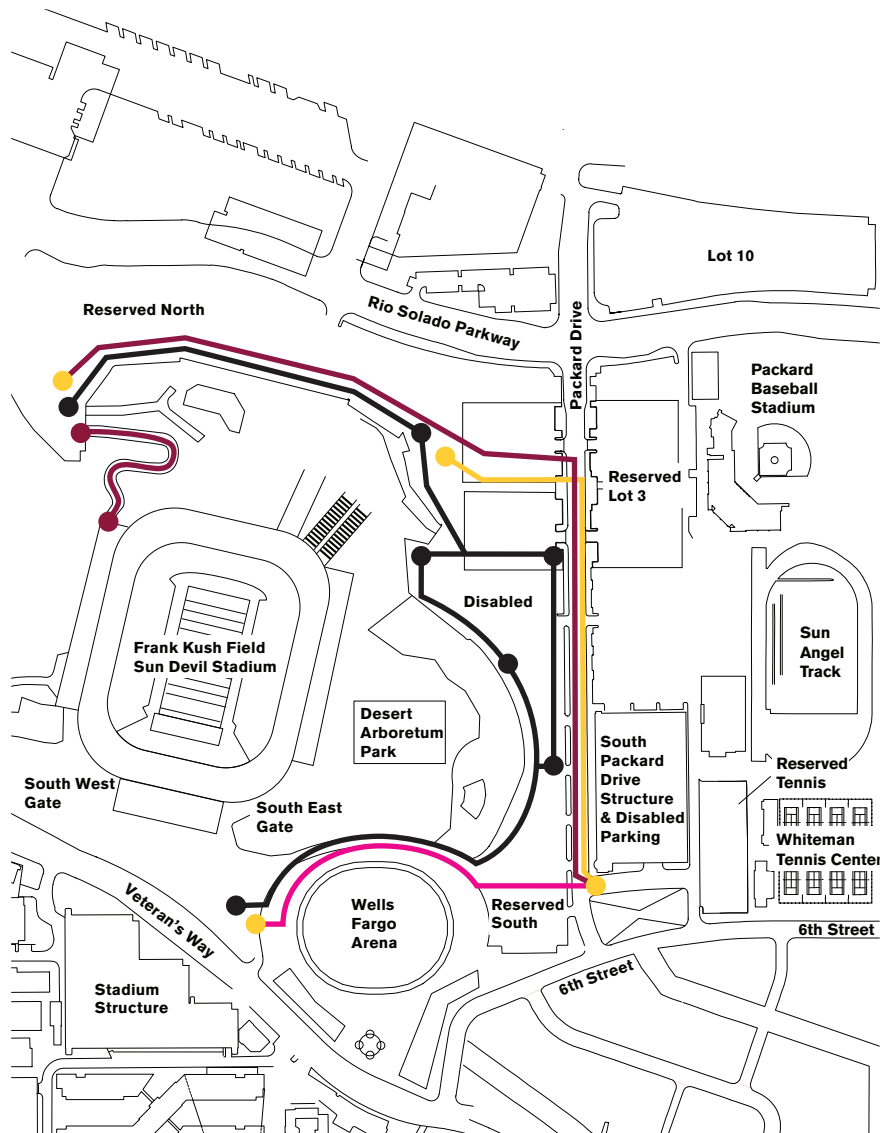

ADA courtesy cart service

Courtesy Cart Service is available to disabled fans from the main disabled parking area

(adjacent to Sun Devil Stadium and the Desert Arboretum Park) as well as South Packard Drive Structure Parking Garage and will run to the southeast, northeast, and northwest entrances. These carts are for disabled fans and one companion and service animal only. There are designated cart routes depending on where fans are seated in the stadium, please see the line leader at each pickup and drop off location to ensure disabled fans needing cart service get on the appropriate cart. Courtesy carts will only drive on designated routes; pick up and drop off locations are clearly marked in the two accessible lots as well as at the southeast, northeast, and northwest entrances. The courtesy cart service will be available two hours prior to kick off until approximately one hour following the conclusion of the game. Due to high volume of pedestrian traffic in and around the stadium, pre and post-game, the courtesy cart service may experience delays so please be patient if utilizing this service. Please see the attached map to view the courtesy cart service routes.

CART ROUTES

LINE COLOR	ACCESS
— Maroon Line	NW Entrance
— Gold Line	NE Entrance
— Pink Line	SE Entrance
— Black Line	NW, NE, SE Entrance

ICON KEY

- Pick Up and Drop Off Locations for Cart Service
- Pick Up and Drop Off Locations for Black Line Cart Service Only
- Inside Cart Service Pick Up and Drop Off