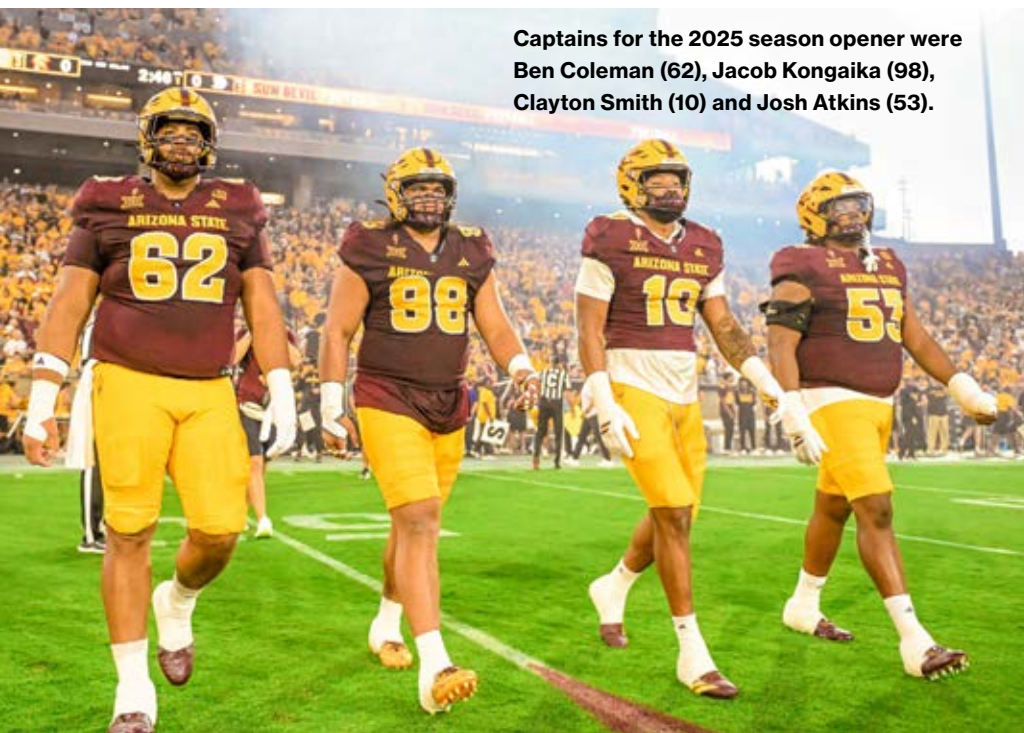

Captains for the 2025 season opener were Ben Coleman (62), Jacob Kongaika (98), Clayton Smith (10) and Josh Atkins (53).