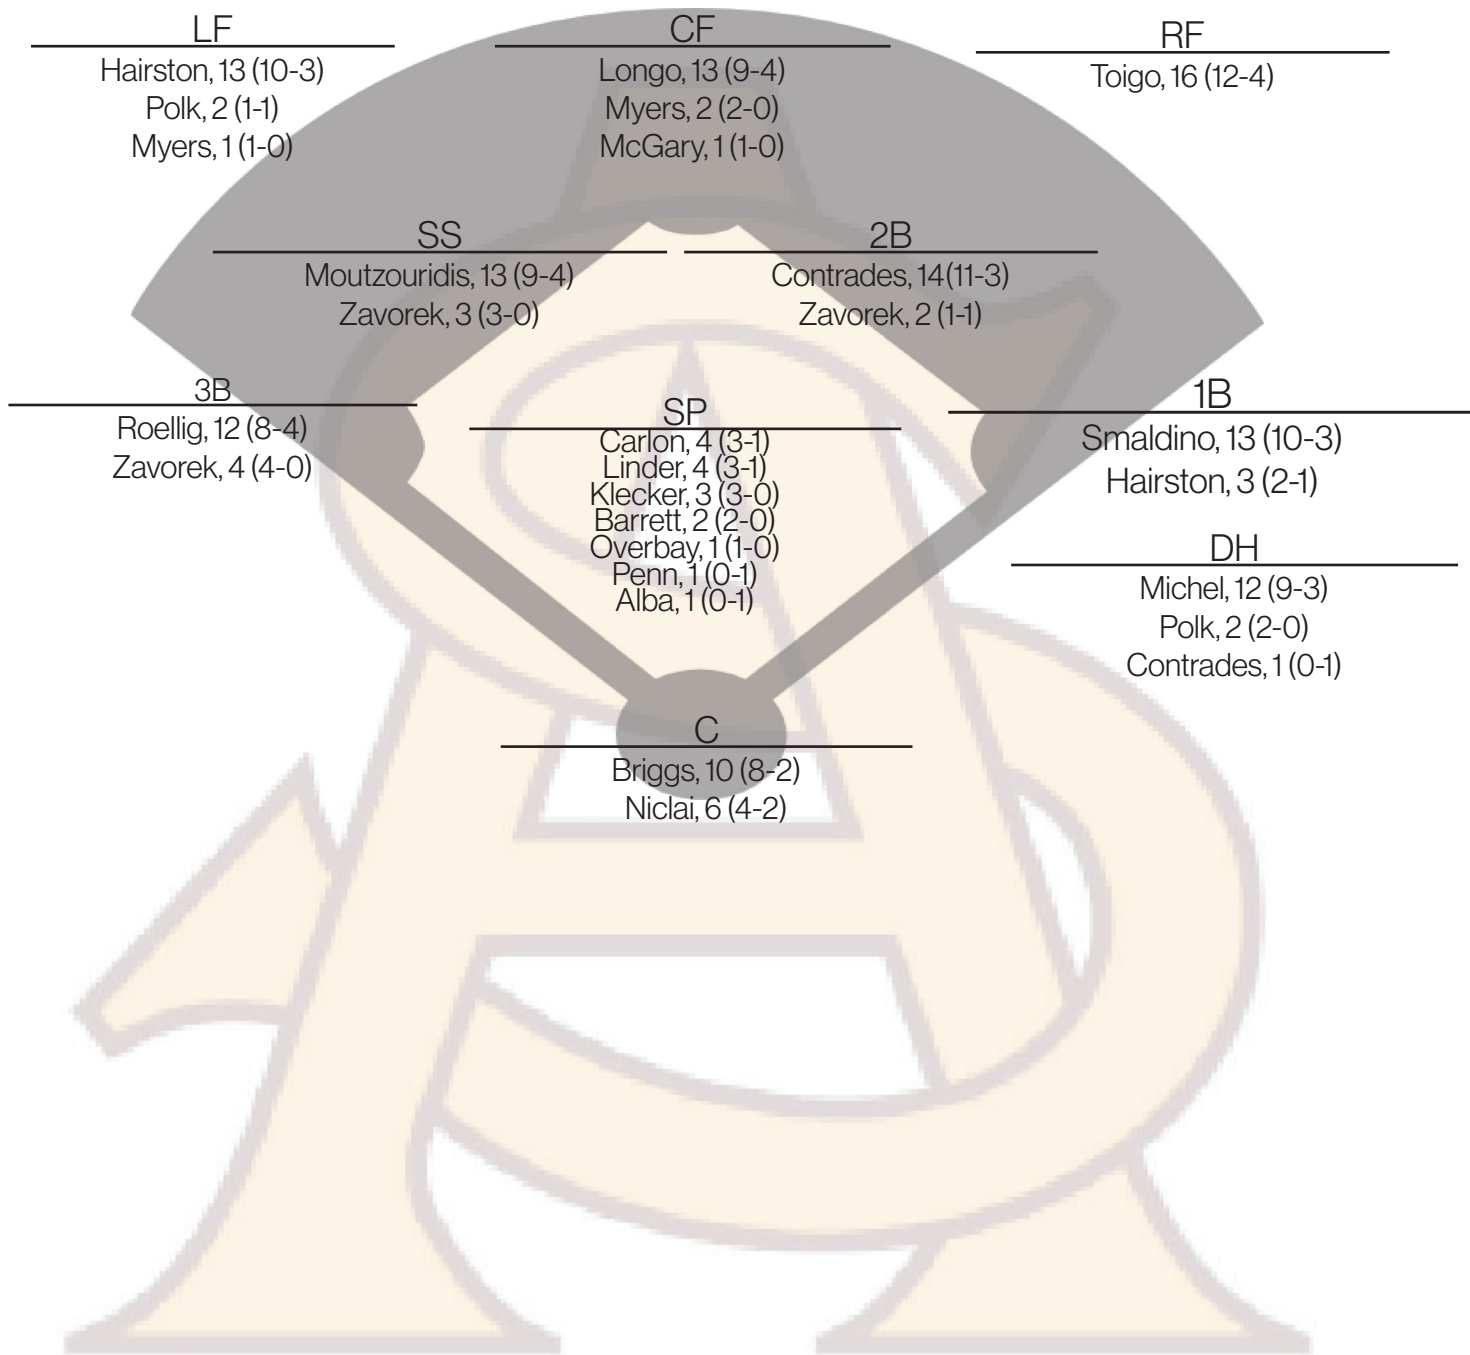

Individual

Category	Name	Nat'l	Big 12	Value
Batting Average (250 ranked)	Landon Hairston	51	4	0.424
Doubles (113 ranked)	Landon Hairston	27	2	.8
	Garrett Michel	62	7	.7
	Austen Roellig	62	7	.7
Doubles Per Game (150 ranked)	Landon Hairston	29	3	0.5
	Garrett Michel	29	3	0.5
	Austen Roellig	29	3	0.5
Games Started (17 ranked)	Cole Carlon	17	1	.4
	Colin Linder	17	1	.4
Hit By Pitch Per Game (129 ranked)	Dean Toigo	129	7	0.38
Hit by Pitch (82 ranked)	Dean Toigo	82	4	.6
Hits (141 ranked)	Landon Hairston	79	6	.25
Hits Allowed Per Nine Innings (148 ranked)	Cole Carlon	117	7	.6
Hits Per Game (150 ranked)	Landon Hairston	76	7	1.56
Home Runs (101 ranked)	Landon Hairston	51	4	.6
	Dominic Longo II	51	4	.6
	Dean Toigo	51	4	.6
Home Runs Per Game (150 ranked)	Dominic Longo II	38	5	0.43
	Landon Hairston	64	7	0.38
	Dean Toigo	64	7	0.38
On Base Percentage (146 ranked)	Landon Hairston	89	8	0.527
Pitching Appearances (139 ranked)	Sean Fitzpatrick	38	3	.8
	Derek Schaefer	139	11	.7
Runs (132 ranked)	Landon Hairston	66	6	.21
Runs Batted In (131 ranked)	Landon Hairston	35	7	.24
Runs Batted In Per Game (147 ranked)	Landon Hairston	33	7	1.5
Runs Per Game (140 ranked)	Landon Hairston	63	8	1.31
	PJ Moutzouridis	122	16	1.23
Sacrifice Bunts (131 ranked)	PJ Moutzouridis	131	8	.2
Sacrifice Bunts Per Game (148 ranked)	PJ Moutzouridis	148	8	0.15
Sacrifice Flies (98 ranked)	PJ Moutzouridis	28	4	.3
Saves (179 ranked)	Derek Schaefer	57	3	.2
Slugging Percentage (249 ranked)	Landon Hairston	23	3	0.864
	Dominic Longo II	39	6	0.826
Stolen Bases (124 ranked)	Nu'u Contrades	80	6	.8
	Landon Hairston	124	9	.7
Stolen Bases Per Game (138 ranked)	Nu'u Contrades	92	4	0.53
Strikeout-to-Walk Ratio (149 ranked)	Cole Carlon	130	7	4.83
Strikeouts (147 ranked)	Cole Carlon	54	3	.29
Strikeouts Per Nine Innings (150 ranked)	Cole Carlon	82	5	12.43
Total Bases (144 ranked)	Landon Hairston	31	4	.51
Toughest to Strike Out (150 ranked)	Brody Briggs	32	1	.15
	Nu'u Contrades	97	3	10.6
	Landon Hairston	124	6	9.8
Triples (144 ranked)	PJ Moutzouridis	144	11	.1
	Matthew Polk	144	11	.1
	Beckett Zavorek	144	11	.1
Victories (135 ranked)	Josh Butler	135	6	.2
	Kole Klecker	135	6	.2
	Taylor Penn	135	6	.2
	Jaden Alba	135	6	.2
	Cole Carlon	135	6	.2
WHIP (150 ranked)	Cole Carlon	99	7	0.95

Career Rankings (Since 1998 only)

Highest stolen base pct. (min. 20 attempts)

1. **912 - Contrades, Nu'u (31-34) - 2023-p**
2. 900 - Keaschall, Luke (18-20) - 2023
3. 871 - Mikel Moreno (27-31) - 1998

Lowest opponent batting avg. (min. 50 IP)

- 1.184 - Burr, Ryan (135.1 IP) - 2013-15
- 2.191 - Tolman, Erik (791 IP) - 2019-21
3. 205 - Lambson, Mitchell (215.0 IP) - 2009-11
4. 213 - Lilek, Brett (182.2 IP) - 2013-15
5. 223 - Rodgers, Brady (286.0 IP) - 2010-12
6. 223 - Dunbar, Matthew (76.1 IP) - 2012-13
6. **.227 - Carlon, Cole (110.1 IP) - 2024-p**

Most strikeouts/9 inn game (min. 50 IP)

- 1.13.32 - Jacobs, Ben (150.0 IP) - 2024-25
2. 12.80 - Martinez, Jack (771 IP) - 2025
3. 12.64 - Burr, Ryan (135.1 IP) - 2013-15
4. **12.62 - Halvorson, Wyatt (62.2 IP) - 2024-p**
5. **11.59 - Carlon, Cole (110.1 IP) - 2024-p**

2026 Sun Devil Baseball

RECORD BY POSITION STARTS