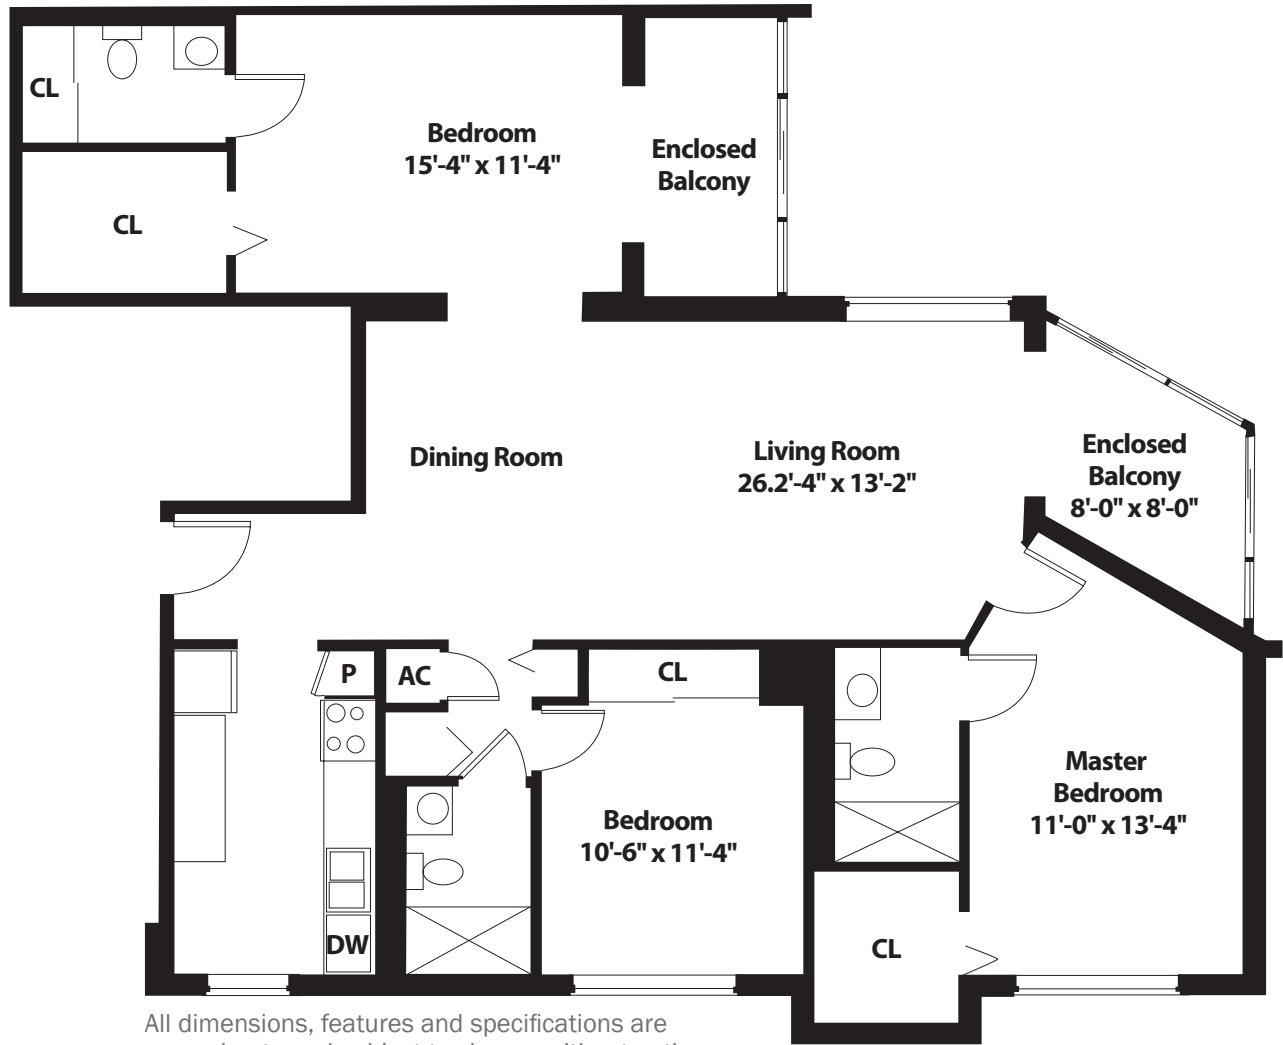

Dolphin - Tower Apartments

1,482 sq. ft.

All dimensions, features and specifications are approximate and subject to change without notice.

601 Universe Boulevard
Juno Beach, FL 33408

561.627.3800

TheWaterford.com