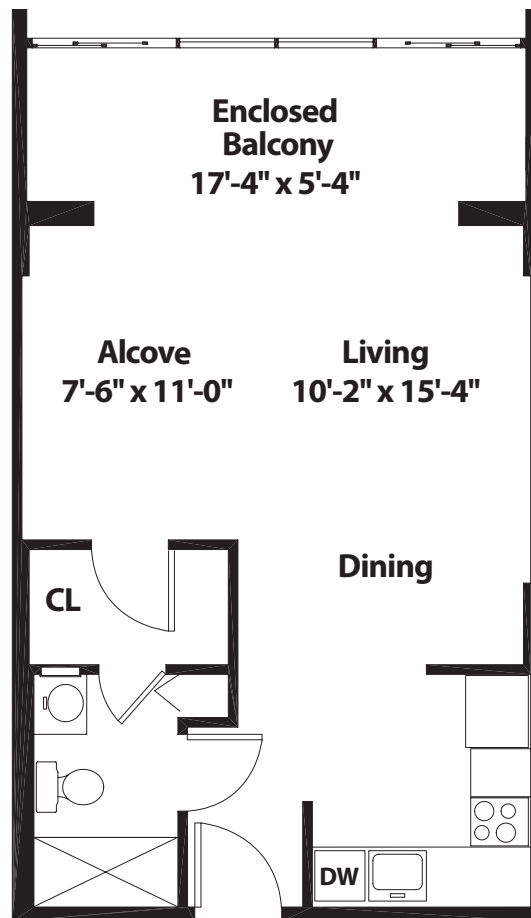

Sandpiper - Tower Apartments - Reversed

420 sq. ft.

All dimensions, features and specifications are approximate and subject to change without notice.

601 Universe Boulevard
Juno Beach, FL 33408

561.627.3800