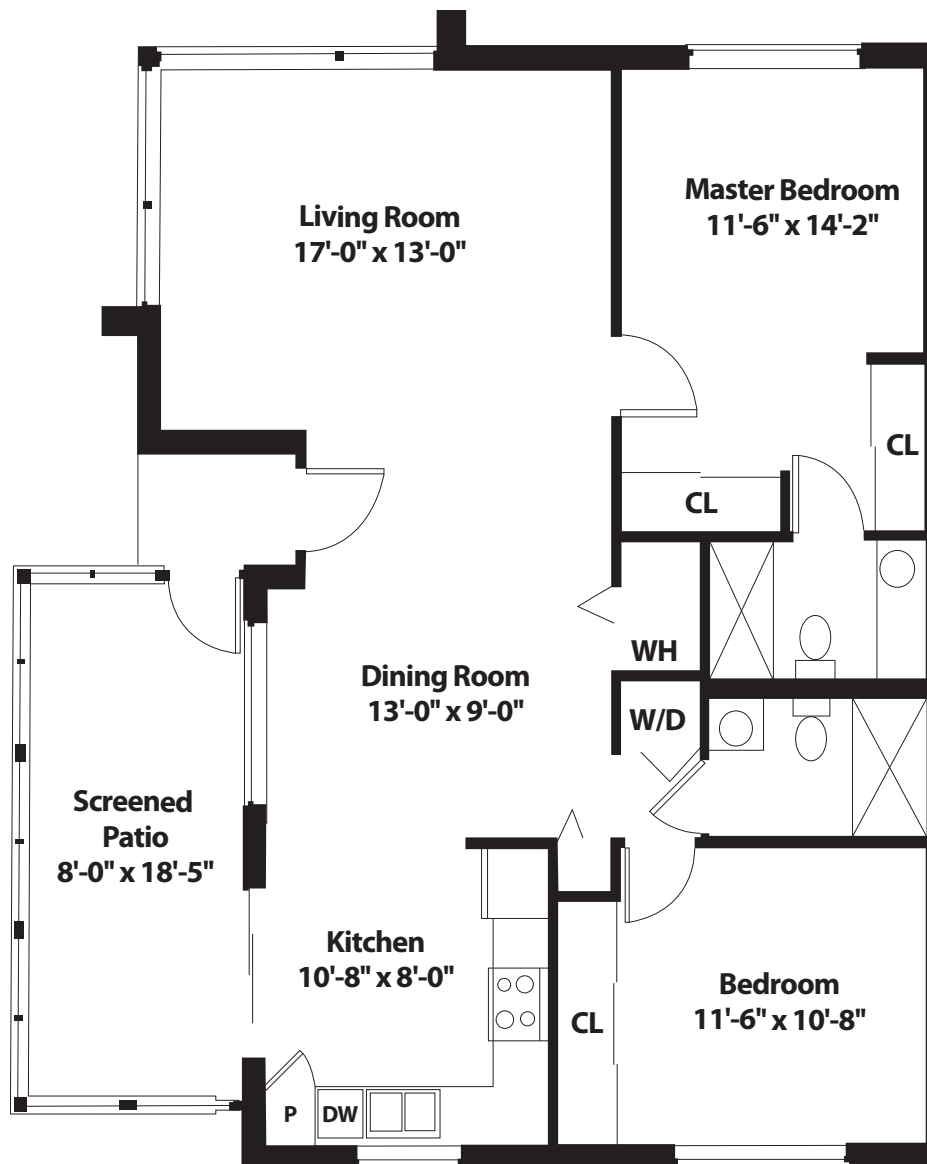

Starfish Villa

1,020 sq. ft.

All dimensions, features and specifications are approximate and subject to change without notice.

601 Universe Boulevard
Juno Beach, FL 33408

561.627.3800

TheWaterford.com

THE WATERFORD | 