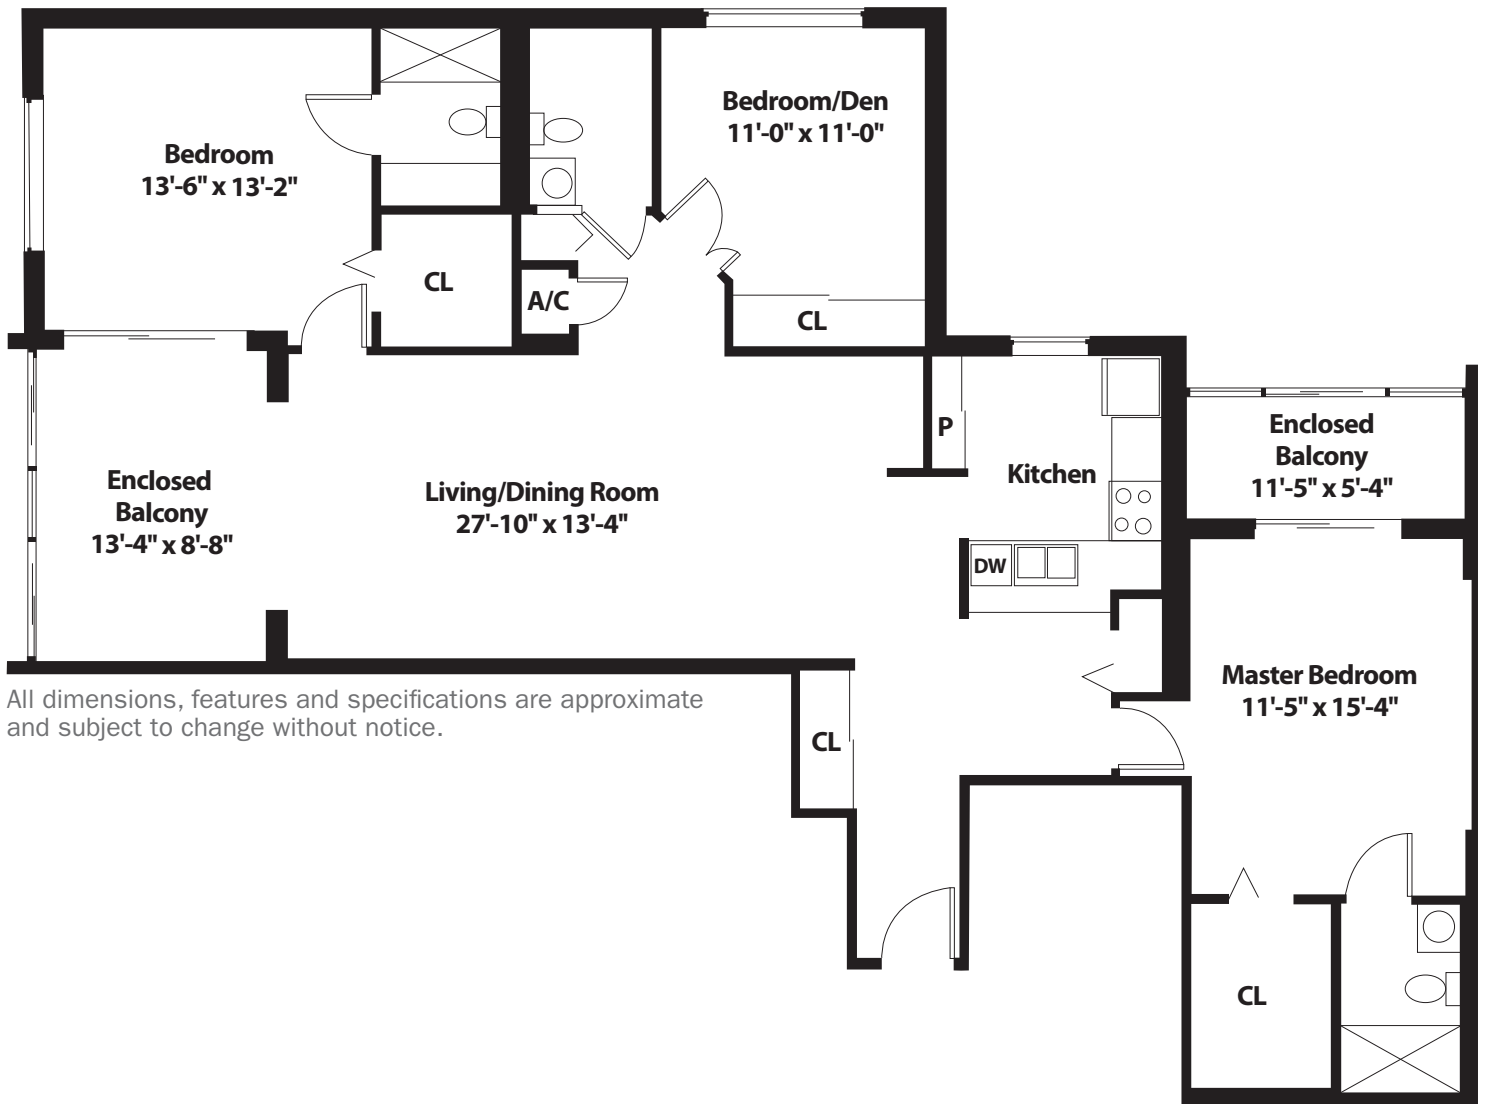

Sailfish - Tower Apartments

1,598 sq. ft.

All dimensions, features and specifications are approximate and subject to change without notice.

601 Universe Boulevard
Juno Beach, FL 33408

561.627.3800

TheWaterford.com