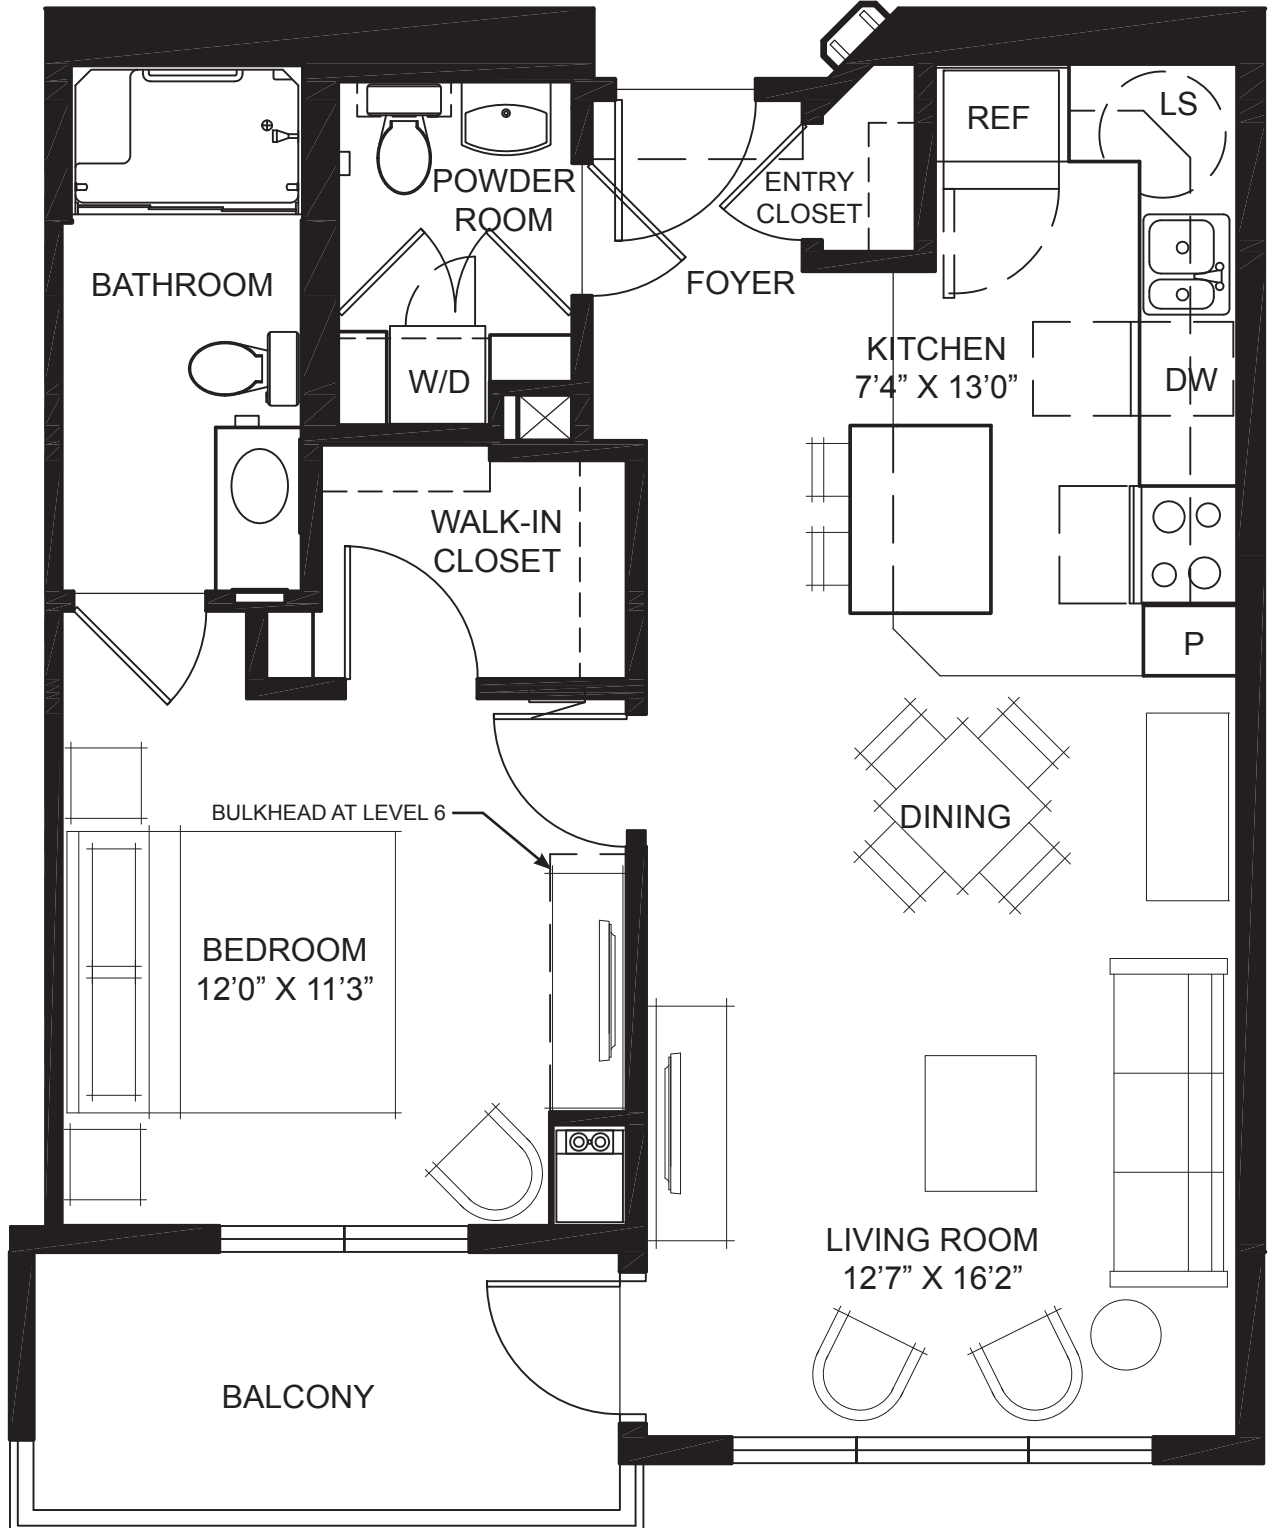

The Alder II

One Bedroom

100 TIMBER RIDGE WAY N.W.
ISSAQUAH, WA 98027
(425) 427-2929
(888) 427-2929
www.TimberRidgeLCS.com

Details and dimensions may vary slightly