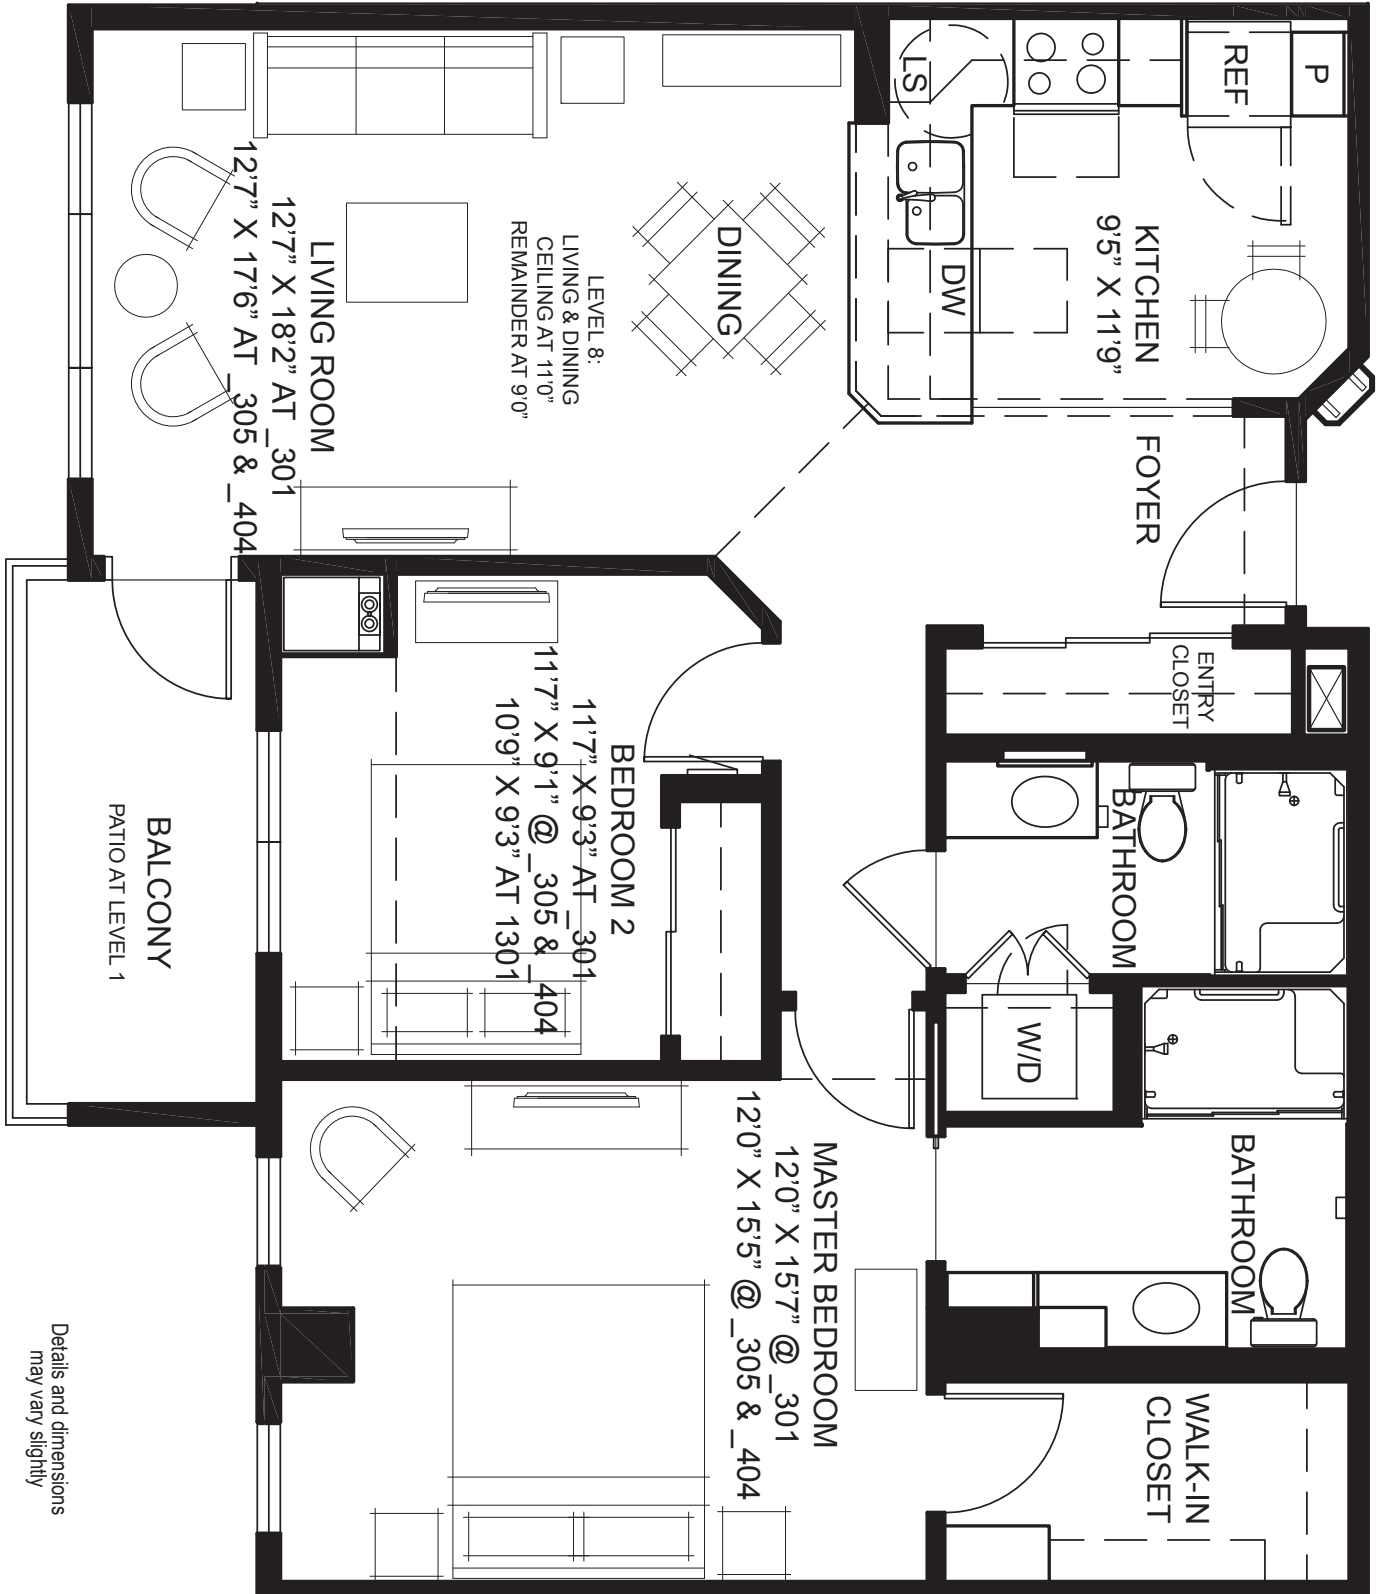

The Hawthorn II

Two Bedroom

100 TIMBER RIDGE WAY N.W.
ISSAQUAH, WA 98027
(425) 427-2929
(888) 427-2929
www.TimberRidgeLCS.com

Details and dimensions
may vary slightly

EQUAL HOUSING
OPPORTUNITY