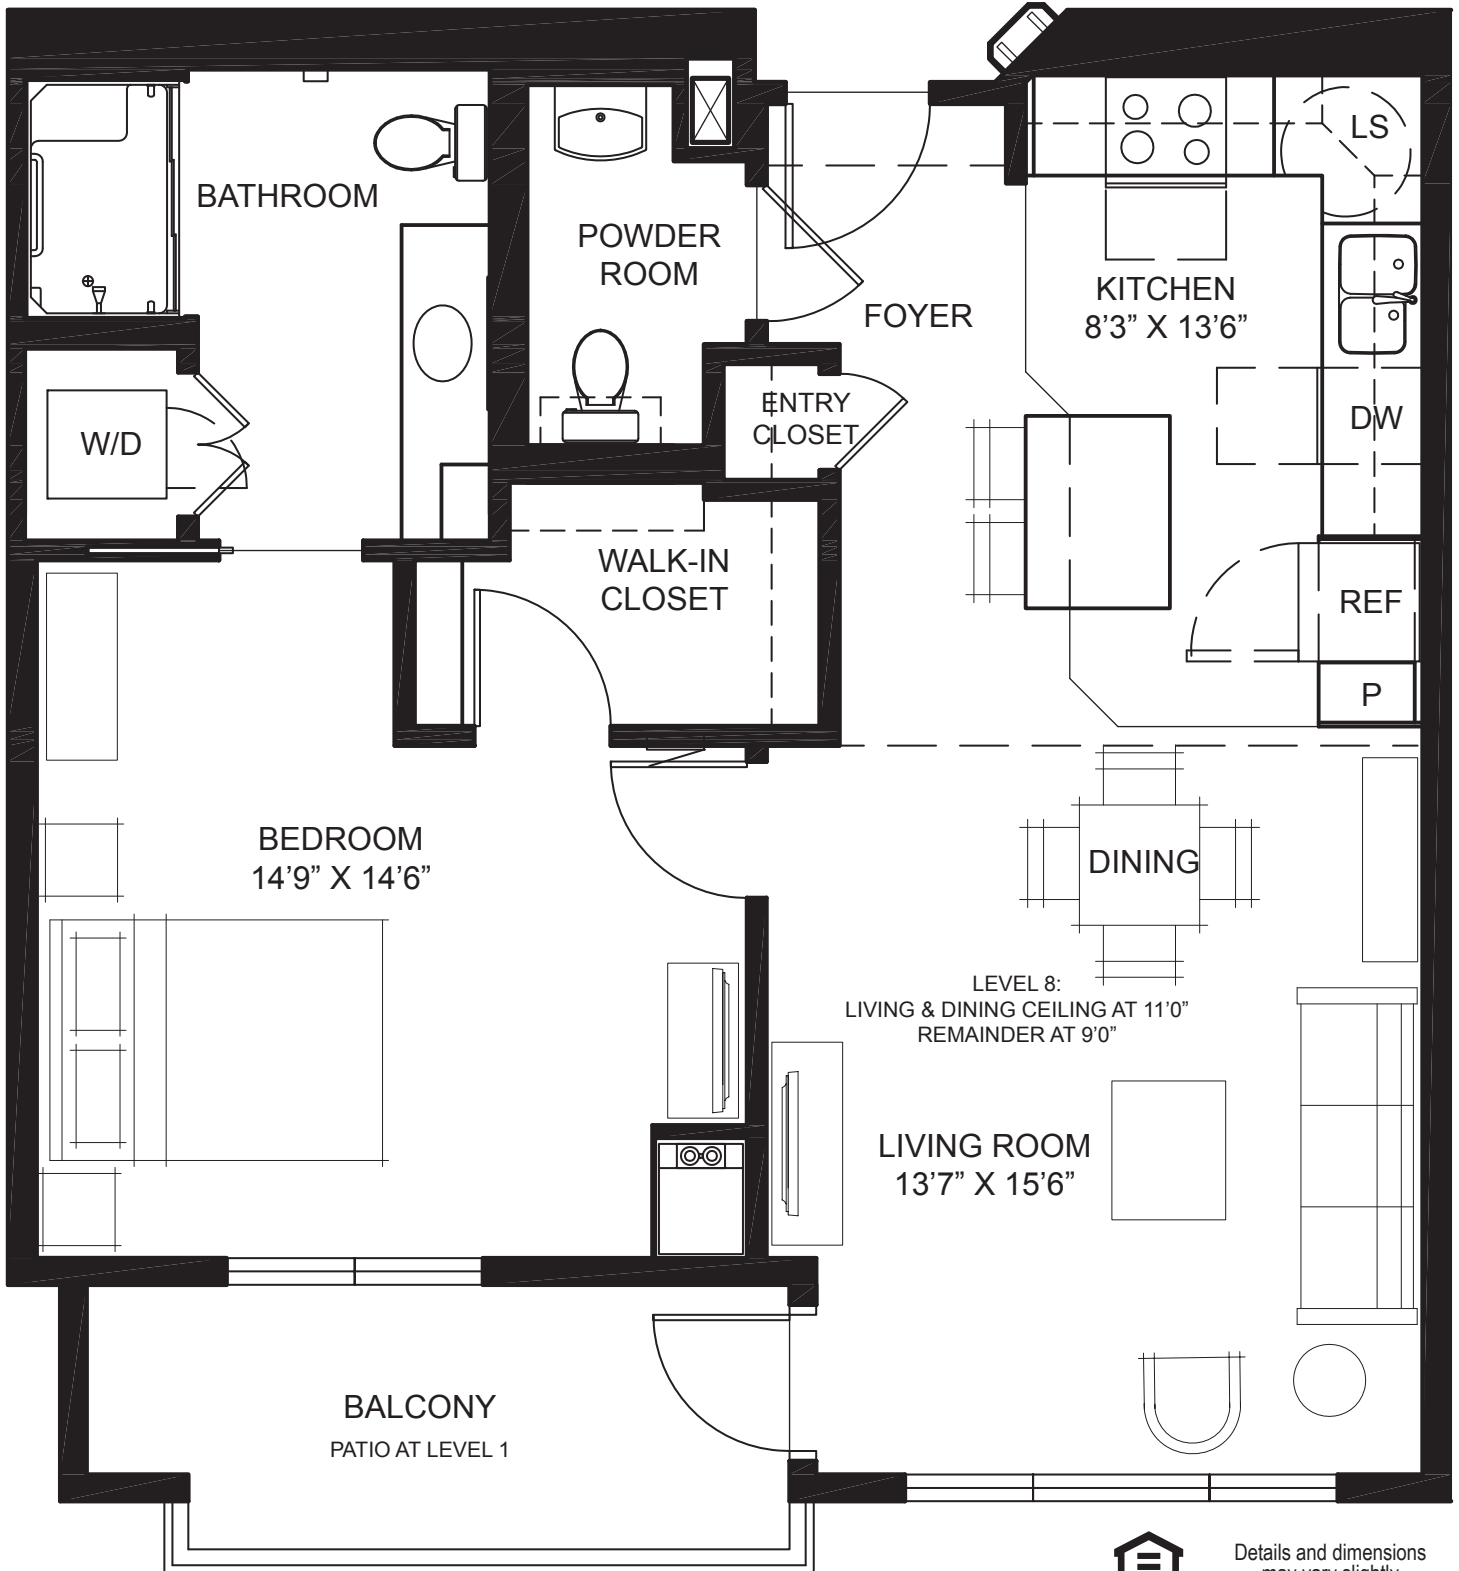

The Blue Spruce II

One Bedroom

100 TIMBER RIDGE WAY N.W.
ISSAQUAH, WA 98027
(425) 427-2929
(888) 427-2929
www.TimberRidgeLCS.com

Details and dimensions may vary slightly