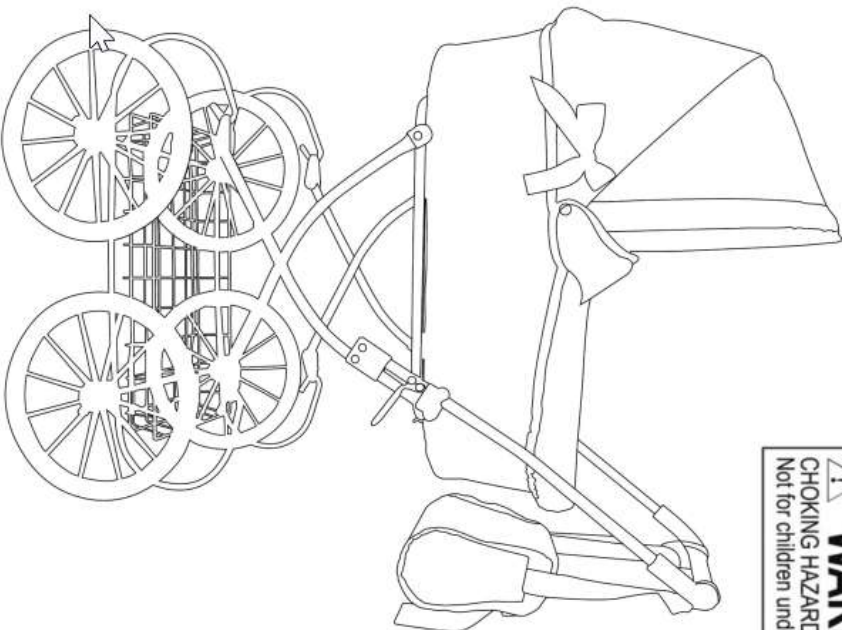

INSTRUCTION SHEET

WARNING:
 CHOKING HAZARD-Small parts.
 Not for children under 3 years.

SAFETY NOTES:

- * Warning! Not suitable for children under 36 months. Strangulation hazard due to long cord and choking hazard due to small parts.
- * This item is a toy and not suitable for carrying babies, children or pets.
- * Assembly should be carried out by an adult to prevent the item collapsing in use.
- * Please remove all packaging attachments before giving this toy to a child.
- * An adult should check all mechanisms of this toy regularly.
- * Always play under adult supervision.
- * Wipe clean only, please retain this information for future reference.